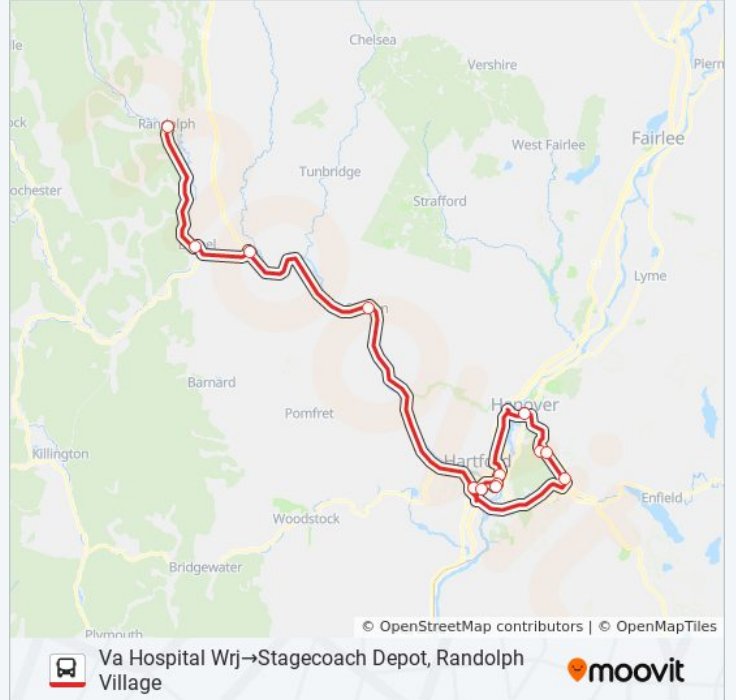

White Church Parking Lot, Bethel

Stagecoach Depot, Randolph Village

**89ER SOUTH bus Time Schedule**

Va Hospital Wrj→Tri-Valley Transit Depot – Randolph Route Timetable:

Sunday	Not Operational
Monday	8:15 AM
Tuesday	8:15 AM
Wednesday	8:15 AM
Thursday	8:15 AM
Friday	8:15 AM
Saturday	Not Operational

**89ER SOUTH bus Info**

**Direction:** Va Hospital Wrj→Tri-Valley Transit Depot – Randolph

**Stops:** 13

**Trip Duration:** 92 min

**Line Summary:**

89ER SOUTH bus time schedules and route maps are available in an offline PDF at [moovitapp.com](https://moovitapp.com). Use the [Moovit App](#) to see live bus times, train schedule or subway schedule, and step-by-step directions for all public transit in Vermont.