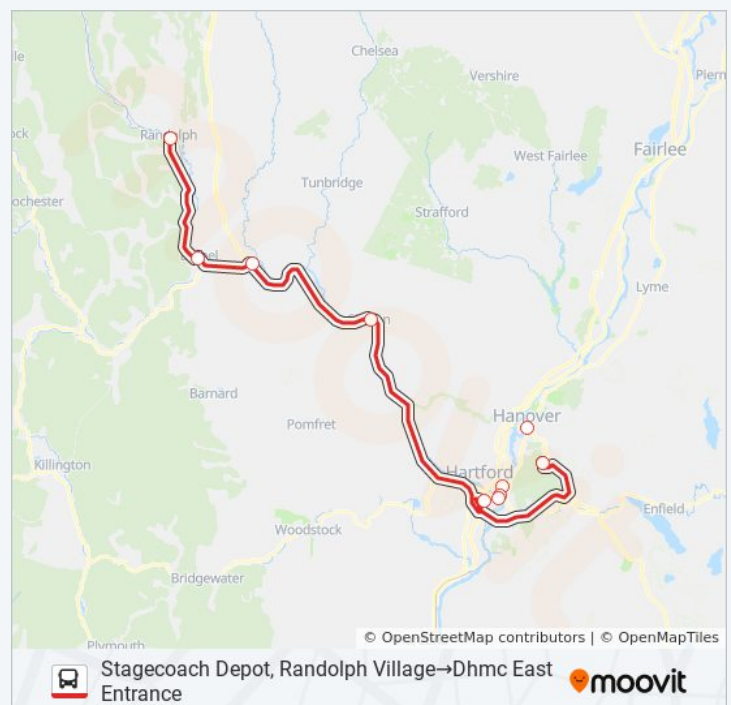

### 89ER SOUTH bus Info

**Direction:** Tri-Valley Transit Depot – Randolph→Dhmc East Entrance

**Stops:** 12

**Trip Duration:** 75 min

**Line Summary:**

**Direction: Tri-Valley Transit Depot – Randolph→Va Hospital Wrj**