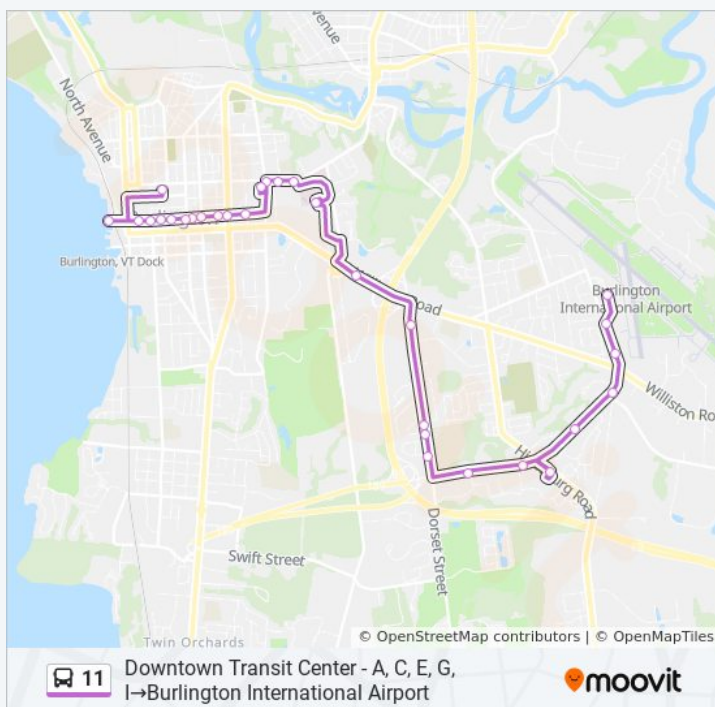

College Street at S Winooski Avenue

College Street at Library

College Street at S Union Street

College Street at Hungerford Terrace

College Street at S Willard Street

College Street at S Williams Street

Uhc - Main Lobby

S Prospect Street at Pearl Street

Colchester Avenue at Mansfield House

Colchester Avenue at Fleming Museum

Uvm Medical Center

Williston Road at Staples Plaza

Dorset Street at Peoples United Bank

Dorset Street at the Pines

Dorset Street at Town Square Drive

Dorset Street at Fire Station

Kennedy Drive at Twin Oaks Terrace

Kennedy Drive at Timber Lane

Country Park

Kennedy Drive at Windridge Condos

Kennedy Drive at Merchants Bank

Airport Drive at Atlantic Aviation

Airport Drive at Airport Entrance

Burlington International Airport

11 bus Info

Direction: Downtown Transit Center - A, C, E, G, I → Burlington International Airport

Stops: 30

Trip Duration: 32 min

Line Summary:

11 bus time schedules and route maps are available in an offline PDF at moovitapp.com. Use the [Moovit App](#) to see live bus times, train schedule or subway schedule, and step-by-step directions for all public transit in Vermont.

[About Moovit](#) • [MaaS Solutions](#) • [Supported Countries](#) • [Mooviter Community](#)

© 2024 Moovit - All Rights Reserved

Check Live Arrival Times