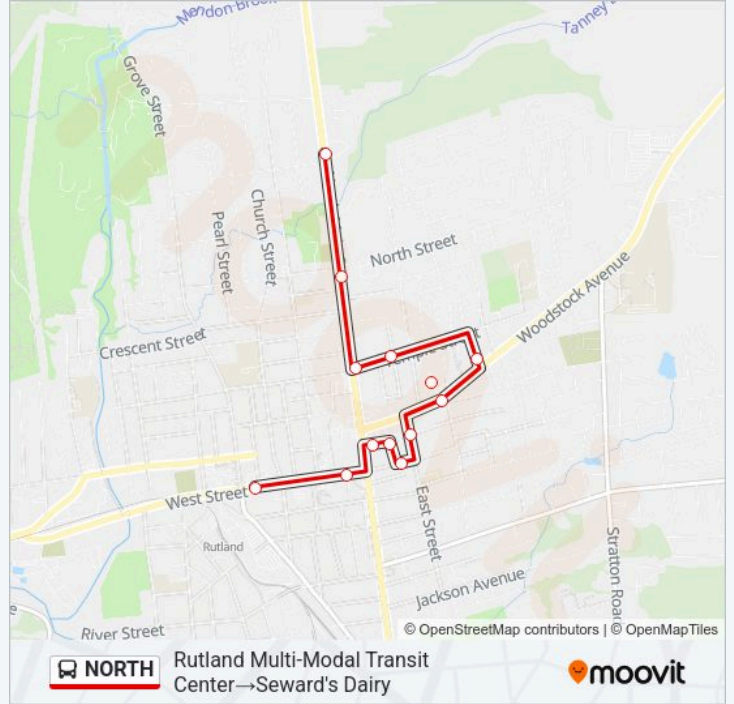

Direction: Seward's Dairy→Rutland Multi-Modal Transit Center

18 stops

[VIEW LINE SCHEDULE](#)

- Seward's Dairy
- Field Avenue And Phillips Street
- Field Avenue And Lincoln Avenue
- Lincoln Avenue And Vernon Street
- 169 Lincoln Ave
- North Street And Church Street
- Parker House
- Crescent Street And Church Street
- Crescent Street And Grove Street
- Grove Street And Seabury Street
- Park Avenue And Grove Street
- Maple Village
- Pine St. & Maple St.
- Pine St. & State St.
- Evelyn Street
- Walmart Plaza (Rutland)
- Wales St. & Washington St.
- Rutland Multi-Modal Transit Center

NORTH bus Info

Direction: Seward's Dairy→Rutland Multi-Modal Transit Center

Stops: 18

Trip Duration: 10 min

Line Summary:

Direction: Rutland Multi-Modal Transit Center → Seward's Dairy

13 stops

[VIEW LINE SCHEDULE](#)

Godnick Center

Temple St. & Davis St.

Temple Street And Main Street

Main Street And North Street

Seward's Dairy

NORTH bus Time Schedule

Rutland Multi-Modal Transit Center → Seward's Dairy
Route Timetable:

Monday	8:00 AM-4:30 PM
Tuesday	8:00 AM-4:30 PM
Wednesday	8:00 AM-4:30 PM
Thursday	8:00 AM-4:30 PM
Friday	8:00 AM-4:30 PM
Saturday	8:00 AM-4:30 PM
Sunday	Not Operational

NORTH bus Info

Direction: Rutland Multi-Modal Transit Center → Seward's Dairy

Stops: 13

Trip Duration: 10 min

Line Summary:

NORTH bus time schedules and route maps are available in an offline PDF at moovitapp.com. Use the Moovit App to see live bus times, train schedule or subway schedule, and step-by-step directions for all public transit in Vermont.