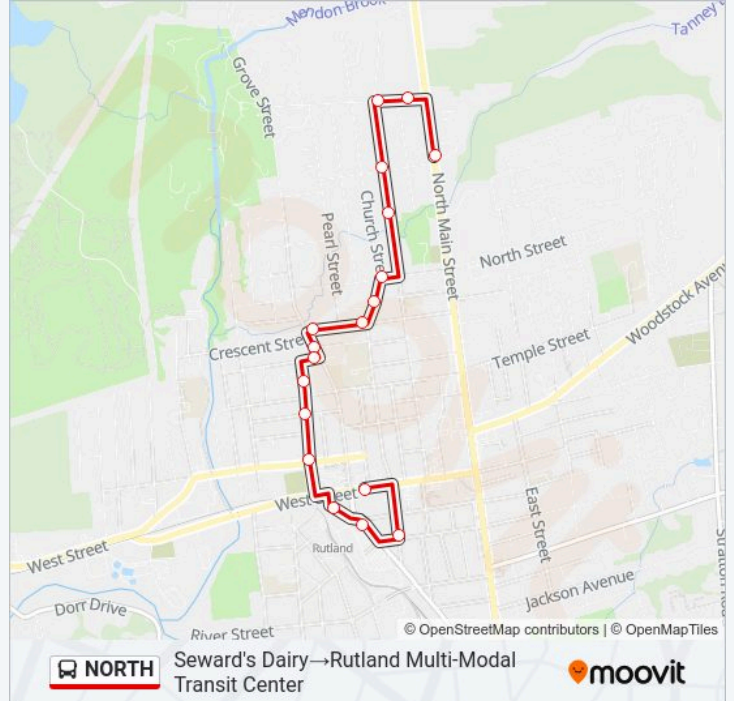

NORTH Line

Seward's Dairy→Rutland Multi-Modal Transit Center

[Get The App](#)

The NORTH bus line (Seward's Dairy→Rutland Multi-Modal Transit Center) has 2 routes. For regular weekdays, their operation hours are:

Direction: Seward's Dairy→Rutland Multi-Modal Transit Center

18 stops

[VIEW LINE SCHEDULE](#)

- Seward's Dairy
- Field Avenue And Phillips Street
- Field Avenue And Lincoln Avenue
- Lincoln Avenue And Vernon Street
- 169 Lincoln Ave
- North Street And Church Street
- Parker House
- Crescent Street And Church Street
- Crescent Street And Grove Street
- Grove Street And Seabury Street
- Park Avenue And Grove Street
- Maple Village
- Pine St. & Maple St.
- Pine St. & State St.
- Evelyn Street
- Walmart Plaza (Rutland)
- Wales St. & Washington St.
- Rutland Multi-Modal Transit Center

NORTH bus Time Schedule

Seward's Dairy→Rutland Multi-Modal Transit Center
Route Timetable:

Monday	8:10 AM-4:40 PM
Tuesday	8:10 AM-4:40 PM
Wednesday	8:10 AM-4:40 PM
Thursday	8:10 AM-4:40 PM
Friday	8:10 AM-4:40 PM
Saturday	8:10 AM-4:40 PM
Sunday	Not Operational

NORTH bus Info

Direction: Seward's Dairy→Rutland Multi-Modal Transit Center

Stops: 18

Trip Duration: 10 min

Line Summary:

Direction: Rutland Multi-Modal Transit Center → Seward's Dairy

13 stops

[VIEW LINE SCHEDULE](#)