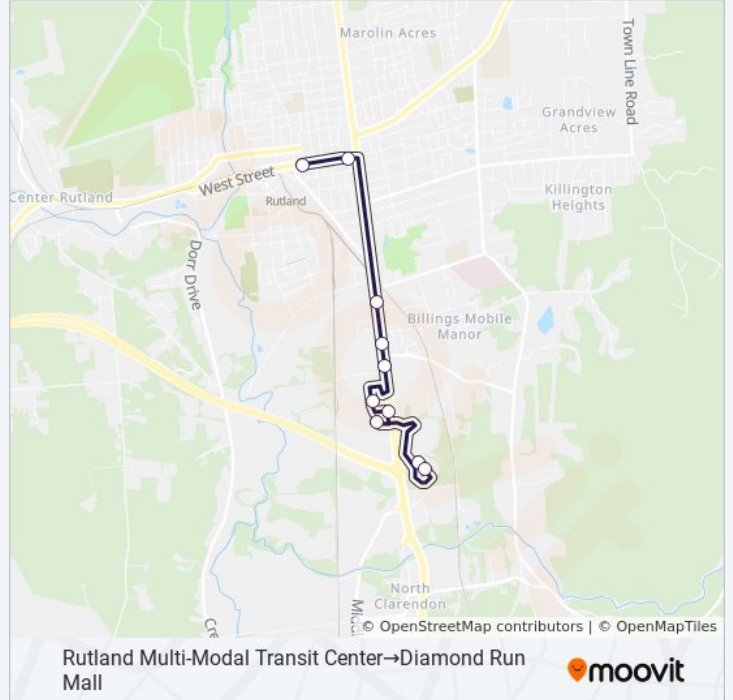

Direction: Diamond Run Mall→Rutland Multi-Modal Transit Center

8 stops

[VIEW LINE SCHEDULE](#)

Diamond Run Mall

Diamond Run Mall

Kmart - Diamond Run Mall

Quiznos Ave.

Symquest

SOUTH bus Info**Direction:** Diamond Run Mall→Rutland Multi-Modal Transit Center**Stops:** 8**Trip Duration:** 9 min**Line Summary:**

Direction: Rutland Multi-Modal Transit Center → Diamond Run Mall

10 stops

[VIEW LINE SCHEDULE](#)

- Rutland Multi-Modal Transit Center
- Court Square
- Fair Grounds
- Quality Inn
- Randbury Rd.
- Green Mountain Plaza
- Farrell Rd. & Cop John Dr.
- Cortina Inn
- Sears - Diamond Run Mall
- Diamond Run Mall

SOUTH bus Info

Direction: Rutland Multi-Modal Transit Center → Diamond Run Mall

Stops: 10

Trip Duration: 14 min

Line Summary:

SOUTH bus time schedules and route maps are available in an offline PDF at moovitapp.com. Use the [Moovit App](#) to see live bus times, train schedule or subway schedule, and step-by-step directions for all public transit in Vermont.