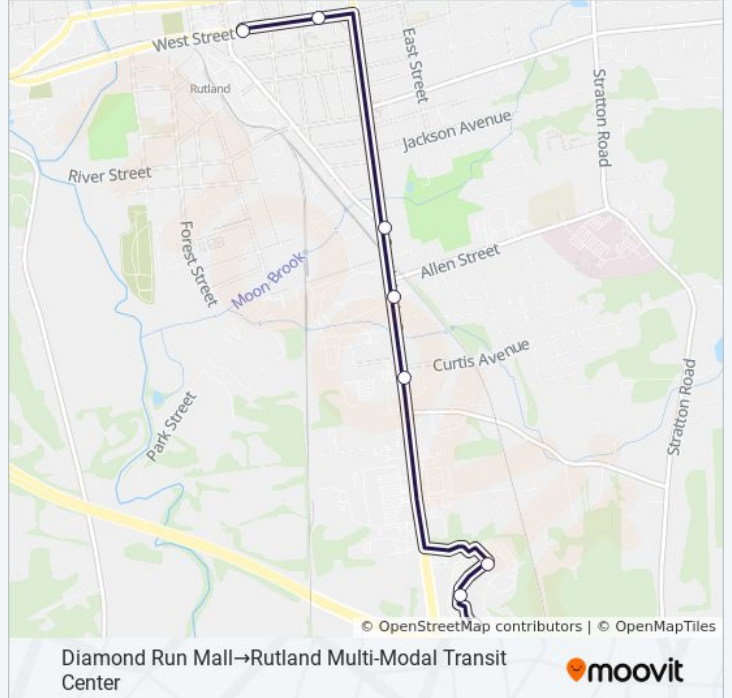

Direction: Diamond Run Mall→Rutland Multi-Modal Transit Center

8 stops

[VIEW LINE SCHEDULE](#)

Diamond Run Mall

Diamond Run Mall

Kmart - Diamond Run Mall

Quiznos Ave.

Symquest

Bowlarama

West St. & Nichols St.

Rutland Multi-Modal Transit Center

SOUTH bus Time Schedule

Diamond Run Mall→Rutland Multi-Modal Transit Center Route Timetable:

Sunday	Not Operational
Monday	8:14 AM - 4:44 PM
Tuesday	8:14 AM - 4:44 PM
Wednesday	8:14 AM - 4:44 PM
Thursday	8:14 AM - 4:44 PM
Friday	8:14 AM - 4:44 PM
Saturday	8:14 AM - 4:44 PM

SOUTH bus Info**Direction:** Diamond Run Mall→Rutland Multi-Modal Transit Center**Stops:** 8**Trip Duration:** 9 min**Line Summary:**

Direction: Rutland Multi-Modal Transit Center → Diamond Run Mall

10 stops

[VIEW LINE SCHEDULE](#)

- Rutland Multi-Modal Transit Center
- Court Square
- Fair Grounds
- Quality Inn
- Randbury Rd.
- Green Mountain Plaza
- Farrell Rd. & Cop John Dr.
- Cortina Inn
- Sears - Diamond Run Mall
- Diamond Run Mall