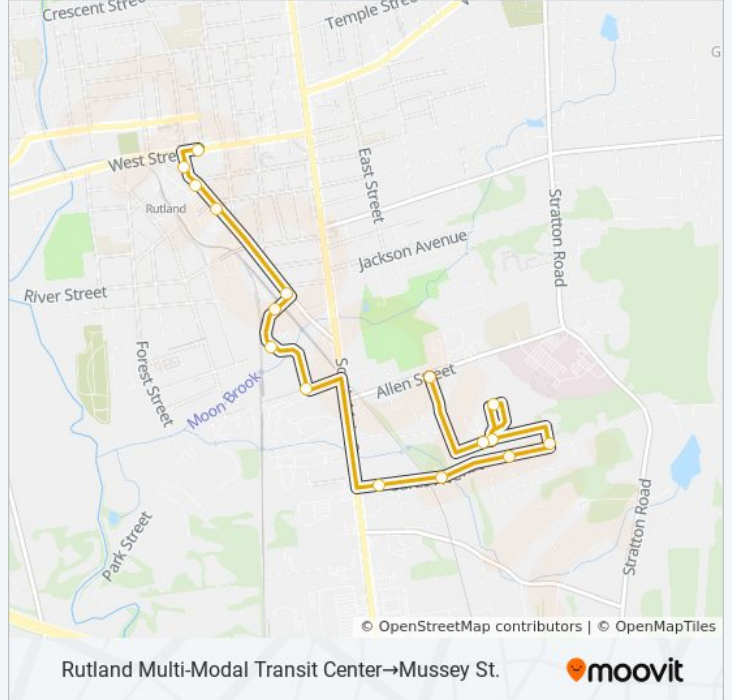

Direction: Mussey St.→Rutland Multi-Modal Transit Center

12 stops

[VIEW LINE SCHEDULE](#)

- Mussey St.
- Allen St. & Mahoney Ave.
- Allen St.
- Rutland Primary
- Killington Ave.
- Killington Avenue And Lafayette Street
- East St. & Killington Ave.
- East St.
- E Center St. & East St.
- East Center
- Library
- Rutland Multi-Modal Transit Center

SOUTH EXTENSION bus Info

Direction: Mussey St.→Rutland Multi-Modal Transit Center

Stops: 12

Trip Duration: 15 min

Line Summary:

Direction: Rutland Multi-Modal Transit Center→Mussey St.

16 stops

[VIEW LINE SCHEDULE](#)

Curtis Avenue And Chase Avenue

Curtis Ave.

Curtis Avenue at Billings Mobile Manor

Gay Street And Curtis Avenue

Regency Manor Driveway

Regency Manor

Genesis Health Ventures Driveway

Mussey St.

SOUTH EXTENSION bus Info

Direction: Rutland Multi-Modal Transit Center→Mussey St.

Stops: 16

Trip Duration: 8 min

Line Summary:

SOUTH EXTENSION bus time schedules and route maps are available in an offline PDF at moovitapp.com. Use the [Moovit App](#) to see live bus times, train schedule or subway schedule, and step-by-step directions for all public transit in Vermont.