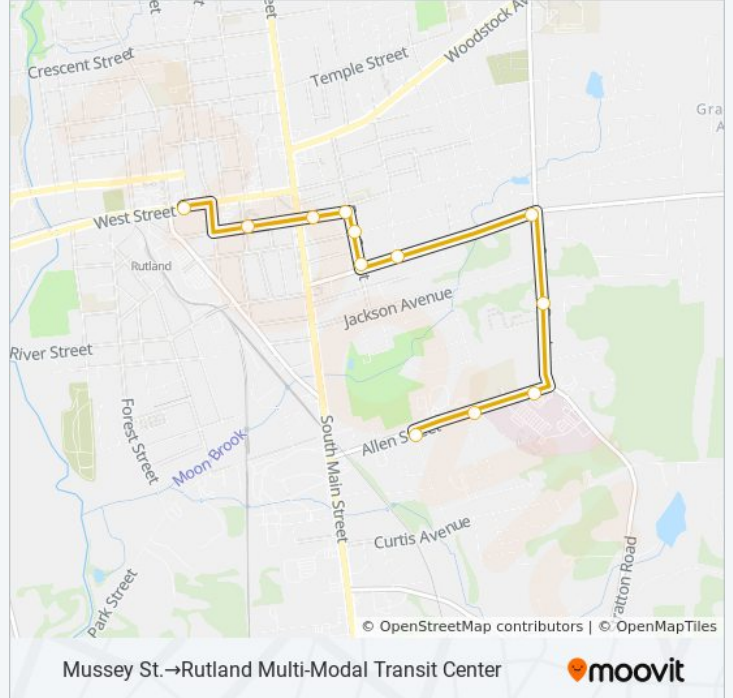

Direction: Mussey St.→Rutland Multi-Modal Transit Center

12 stops

[VIEW LINE SCHEDULE](#)

- Mussey St.
- Allen St. & Mahoney Ave.
- Allen St.
- Rutland Primary
- Killington Ave.
- Killington Avenue And Lafayette Street
- East St. & Killington Ave.
- East St.
- E Center St. & East St.
- East Center
- Library
- Rutland Multi-Modal Transit Center

SOUTH EXTENSION bus Info

Direction: Mussey St.→Rutland Multi-Modal Transit Center

Stops: 12

Trip Duration: 15 min

Line Summary:

Direction: Rutland Multi-Modal Transit Center→Mussey St.

16 stops

[VIEW LINE SCHEDULE](#)

Rutland Multi-Modal Transit Center

Boys & Girls Club

Walmart Plaza (Rutland)

Walmart

Strong's Avenue And Scale Avenue

Howe Center

Scale Ave. (Peg Tv)

Porter Pl. & Park St.

SOUTH EXTENSION bus Info

Direction: Rutland Multi-Modal Transit Center→Mussey St.

Stops: 16

Trip Duration: 8 min

Line Summary:

SOUTH EXTENSION bus time schedules and route maps are available in an offline PDF at moovitapp.com. Use the [Moovit App](#) to see live bus times, train schedule or subway schedule, and step-by-step directions for all public transit in Vermont.