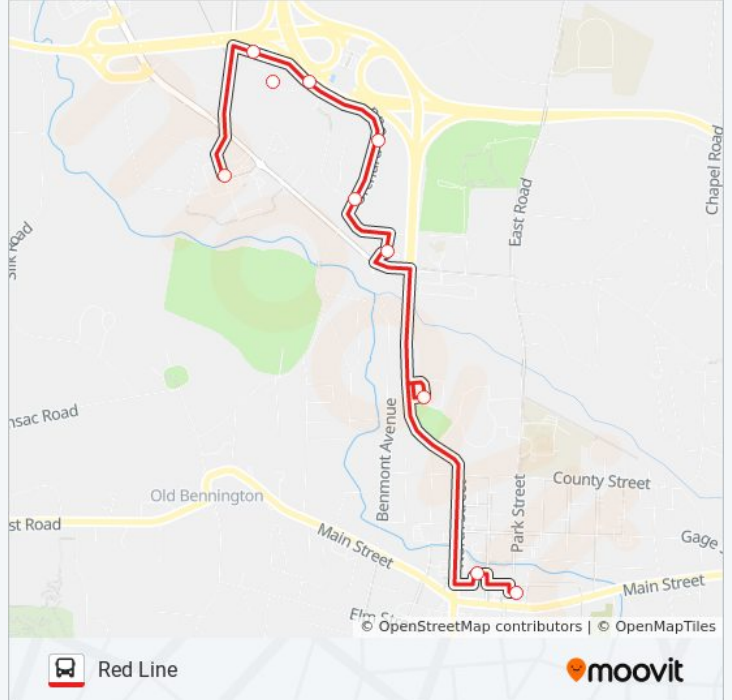

Use the Moovit App to find the closest RED LINE bus station near you and find out when is the next RED LINE bus arriving.

Direction: Bus Terminal at 215 Pleasant St.→Price Chopper

10 stops

[VIEW LINE SCHEDULE](#)

Applegate Apartments (West Entrance)

Price Chopper

RED LINE bus Time Schedule

Bus Terminal at 215 Pleasant St.→Price Chopper
Route Timetable:

Sunday	Not Operational
Monday	7:30 AM - 5:30 PM
Tuesday	7:30 AM - 5:30 PM
Wednesday	7:30 AM - 5:30 PM
Thursday	7:30 AM - 5:30 PM
Friday	7:30 AM - 5:30 PM
Saturday	Not Operational

RED LINE bus Info

Direction: Bus Terminal at 215 Pleasant St.→Price Chopper

Stops: 10

Trip Duration: 14 min

Line Summary:

Direction: Price Chopper → Bus Terminal at 215 Pleasant St.

7 stops

[VIEW LINE SCHEDULE](#)

RED LINE bus Info

Direction: Price Chopper → Bus Terminal at 215 Pleasant St.

Stops: 7

Trip Duration: 15 min

Line Summary:

RED LINE bus time schedules and route maps are available in an offline PDF at moovitapp.com. Use the [Moovit App](#) to see live bus times, train schedule or subway schedule, and step-by-step directions for all public transit in Vermont.