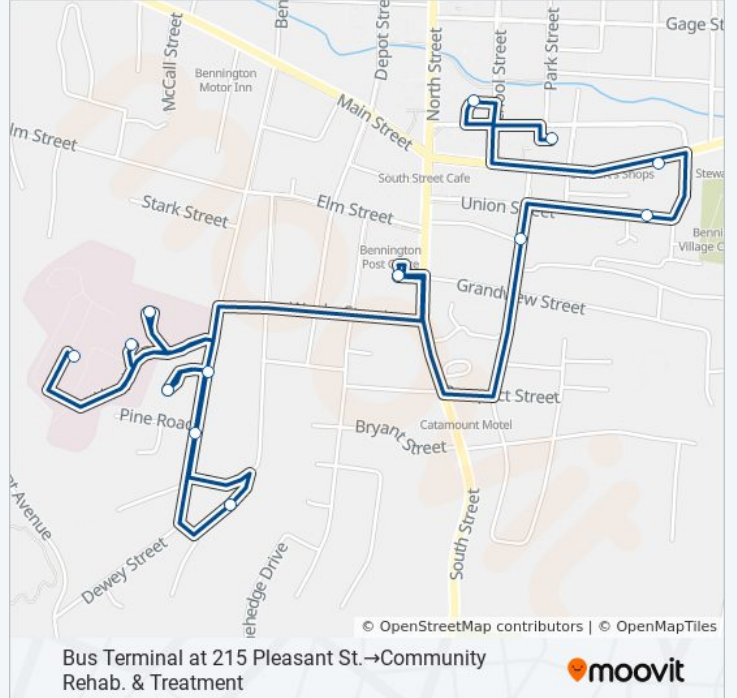

Direction: Bus Terminal at 215 Pleasant St.→Community Rehab. & Treatment

12 stops

[VIEW LINE SCHEDULE](#)

Pleasant Street 215

Walloomsac Apartments

Mount Anthony Primary Care

Sunrise Family Center

Silver Street Apartments

Brookside Apartments

Southwestern Vt Medical Center

Mob Ramp (Swvmc)

United Counseling Service

Atwood Center

Bennington Health & Rehabilitation

Community Rehab. & Treatment

BLUE LINE bus Time Schedule**Bus Terminal at 215 Pleasant St.→Community Rehab. & Treatment Route Timetable:**

Direction: Community Rehab. & Treatment → Bus Terminal at 215 Pleasant St.

6 stops

[VIEW LINE SCHEDULE](#)

- Community Rehab. & Treatment
- Martins (Washington/Main)
- St Francis Food Pantry
- Mace Building/Holden Mill
- River Street Fire House
- Pleasant Street 215

BLUE LINE bus Info

Direction: Community Rehab. & Treatment → Bus Terminal at 215 Pleasant St.

Stops: 6

Trip Duration: 11 min

Line Summary:

BLUE LINE bus time schedules and route maps are available in an offline PDF at moovitapp.com. Use the [Moovit App](#) to see live bus times, train schedule or subway schedule, and step-by-step directions for all public transit in Vermont.