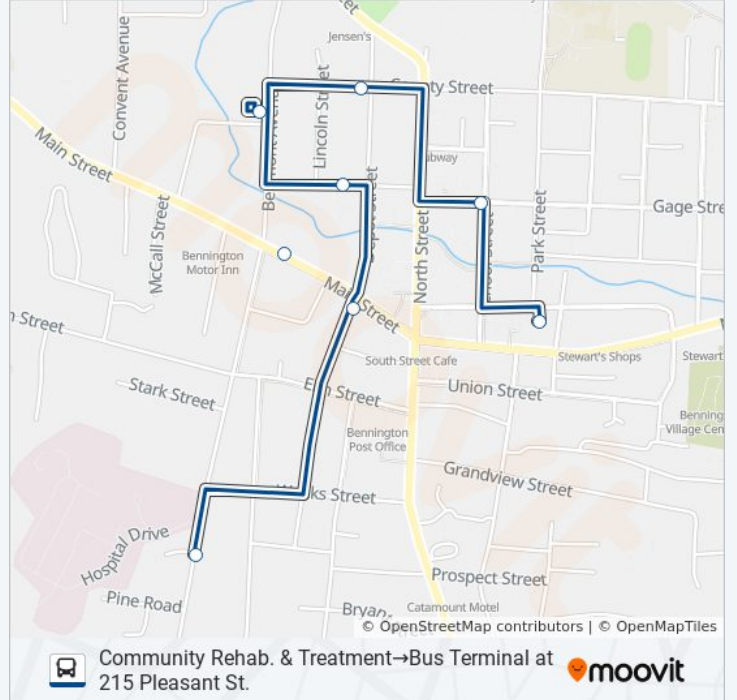

Brookside Apartments

Southwestern Vt Medical Center

Mob Ramp (Swvmc)

United Counseling Service

Atwood Center

Bennington Health & Rehabilitation

Community Rehab. & Treatment

BLUE LINE bus Time Schedule**Bus Terminal at 215 Pleasant St.→Community Rehab. & Treatment Route Timetable:**

Direction: Community Rehab. & Treatment → Bus Terminal at 215 Pleasant St.

6 stops

[VIEW LINE SCHEDULE](#)

- Community Rehab. & Treatment
- Martins (Washington/Main)
- St Francis Food Pantry
- Mace Building/Holden Mill
- River Street Fire House
- Pleasant Street 215

BLUE LINE bus Time Schedule

Community Rehab. & Treatment → Bus Terminal at 215 Pleasant St. Route Timetable:

Sunday	Not Operational
Monday	8:02 AM - 5:32 PM
Tuesday	8:02 AM - 5:32 PM
Wednesday	8:02 AM - 5:32 PM
Thursday	8:02 AM - 5:32 PM
Friday	8:02 AM - 5:32 PM
Saturday	Not Operational

BLUE LINE bus Info

Direction: Community Rehab. & Treatment → Bus Terminal at 215 Pleasant St.

Stops: 6

Trip Duration: 11 min

Line Summary:

BLUE LINE bus time schedules and route maps are available in an offline PDF at moovitapp.com. Use the [Moovit App](#) to see live bus times, train schedule or subway schedule, and step-by-step directions for all public transit in Vermont.