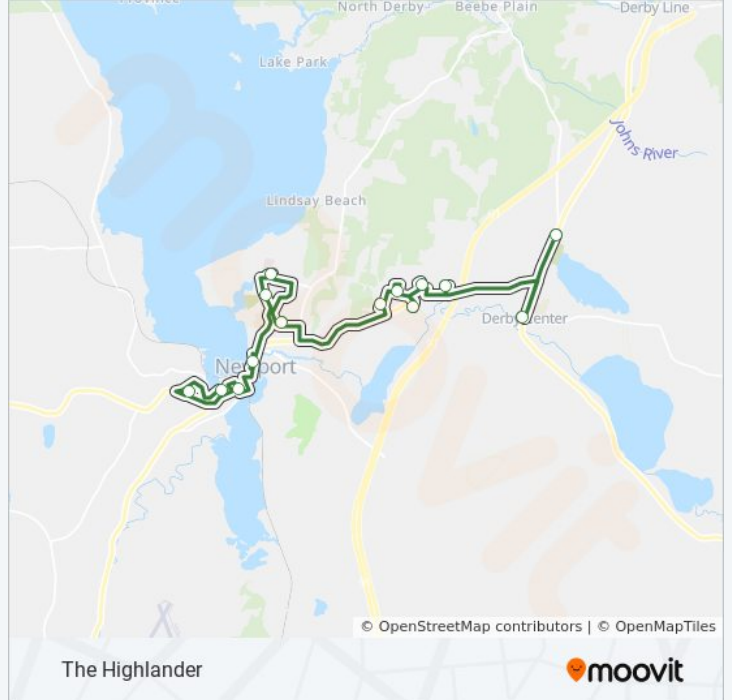

Shattuck Hill

Walmart, Derby, Vt

Newport Pl.

Northcountry Hospital Loop

Bluff Road And Willey Street

Waterfront Plaza

Governor Prouty Manor

338 Highland Avenue

## THE HIGHLANDER bus Info

**Direction:** Derby Trailer Park→Governor Prouty Apartments

**Stops:** 14

**Trip Duration:** 48 min

**Line Summary:**

The Highlander

© OpenStreetMap contributors | © OpenMapTiles

**Direction: Derby Trailer Park → State Garage, Derby**

15 stops

[VIEW LINE SCHEDULE](#)

- Derby Trailer Park
- Rt. 105 & West Street
- Shaw's
- Price Chopper
- Human Services, Crawford Rd.
- Shattuck Hill
- Walmart, Derby, Vt
- Newport Pl.
- Northcountry Hospital Loop
- Bluff Road And Willey Street
- Waterfront Plaza
- Governor Prouty Manor
- 338 Highland Avenue
- Governor Prouty Apartments
- State Garage, Derby