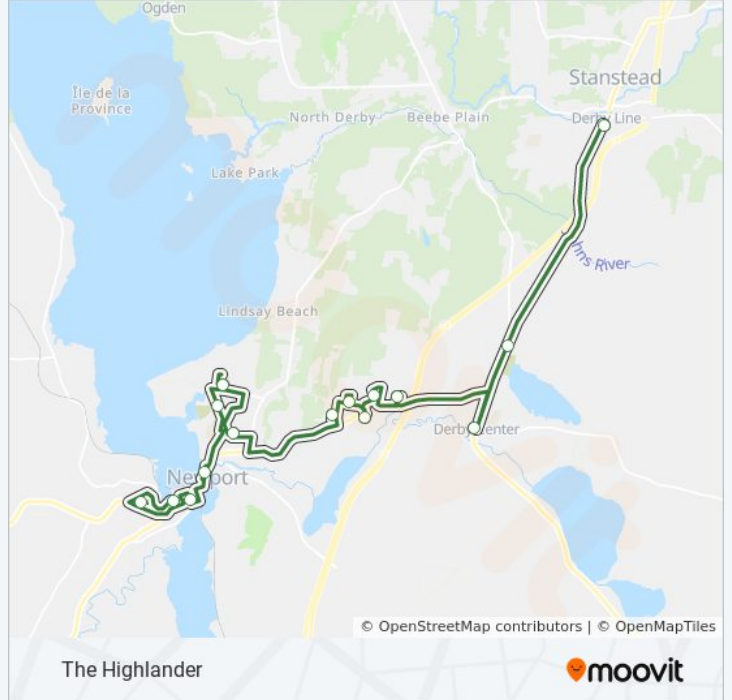

[VIEW LINE SCHEDULE](#)

- Governor Prouty Apartments
- 338 Highland Avenue
- Governor Prouty Manor
- Waterfront Plaza
- Bluff Road And Willey Street
- Northcountry Hospital Loop
- Newport Pl.
- Walmart, Derby, Vt
- Shattuck Hill
- Human Services, Crawford Rd.
- Price Chopper
- Shaw's
- Rt. 105 & West Street
- Derby Trailer Park
- Irving Mainway

**THE HIGHLANDER bus Time Schedule**

Governor Prouty Apartments→Irving Mainway Route  
Timetable:

Sunday	Not Operational
Monday	9:30 AM - 2:30 PM
Tuesday	9:30 AM - 2:30 PM
Wednesday	9:30 AM - 2:30 PM
Thursday	9:30 AM - 2:30 PM
Friday	9:30 AM - 2:30 PM
Saturday	9:30 AM - 2:30 PM

**THE HIGHLANDER bus Info**

**Direction:** Governor Prouty Apartments→Irving Mainway

**Stops:** 15

**Trip Duration:** 60 min

**Line Summary:**

**Direction: State Garage, Derby → Irving Mainway**

16 stops

[VIEW LINE SCHEDULE](#)