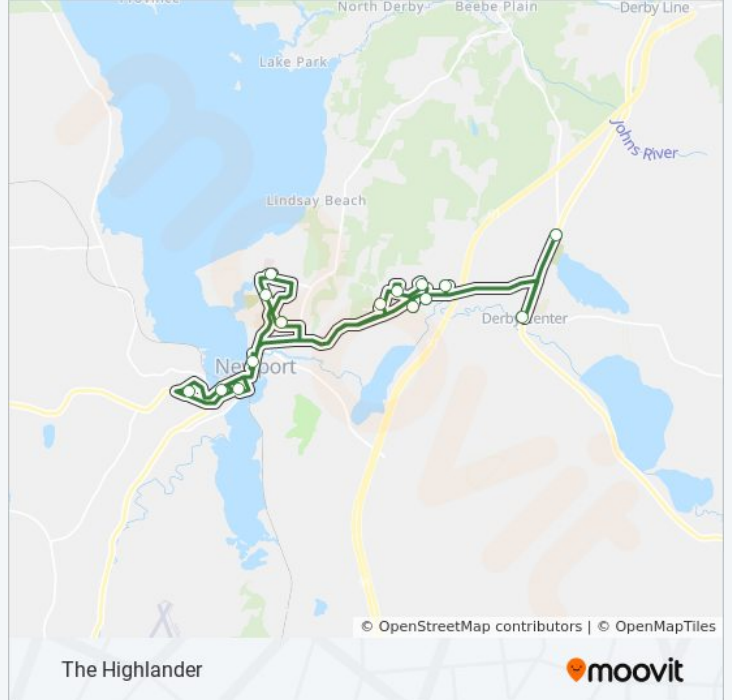

**Direction: Derby Trailer Park → State Garage, Derby**

15 stops

[VIEW LINE SCHEDULE](#)

- Derby Trailer Park
- Rt. 105 & West Street
- Shaw's
- Price Chopper
- Human Services, Crawford Rd.
- Shattuck Hill
- Walmart, Derby, Vt
- Newport Pl.
- Northcountry Hospital Loop
- Bluff Road And Willey Street
- Waterfront Plaza
- Governor Prouty Manor
- 338 Highland Avenue
- Governor Prouty Apartments
- State Garage, Derby

**THE HIGHLANDER bus Info**

**Direction:** Derby Trailer Park → State Garage, Derby

**Stops:** 15

**Trip Duration:** 65 min

**Line Summary:**

**Direction: Governor Prouty Apartments→Irving Mainway**

15 stops

[VIEW LINE SCHEDULE](#)

- Governor Prouty Apartments
- 338 Highland Avenue
- Governor Prouty Manor
- Waterfront Plaza
- Bluff Road And Willey Street
- Northcountry Hospital Loop
- Newport Pl.
- Walmart, Derby, Vt
- Shattuck Hill
- Human Services, Crawford Rd.
- Price Chopper
- Shaw's
- Rt. 105 & West Street
- Derby Trailer Park
- Irving Mainway