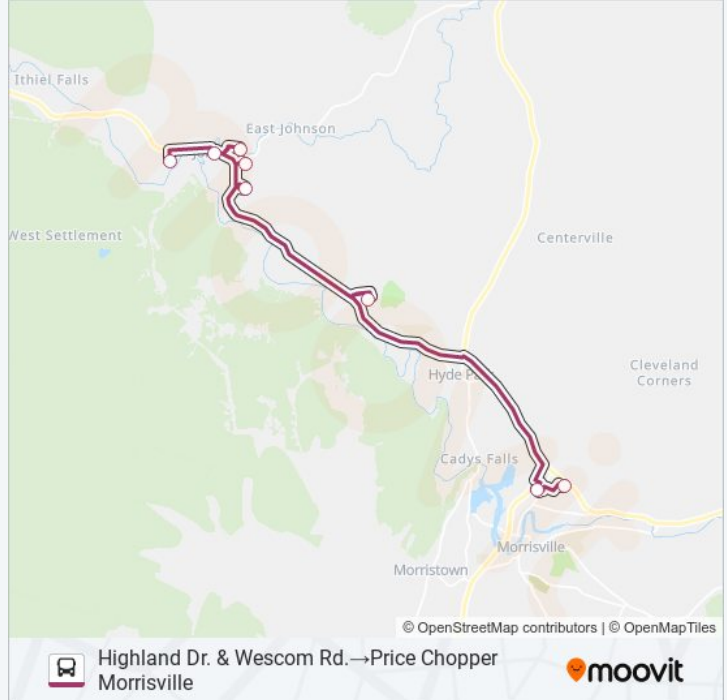

JOHNSON SHOPPER

Highland Dr. & Wescom Rd. → Price Chopper Morrisville

Get The App

The JOHNSON SHOPPER bus line (Highland Dr. & Wescom Rd. → Price Chopper Morrisville) has 4 routes. For regular weekdays, their operation hours are:

Use the Moovit App to find the closest JOHNSON SHOPPER bus station near you and find out when is the next JOHNSON SHOPPER bus arriving.

Direction: Highland Dr. & Wescom Rd. → Price Chopper Morrisville

8 stops

[VIEW LINE SCHEDULE](#)

Highland Dr. & Wescom Rd.

Sterling Market/Johnson Post Office

Community Housing, School St.

St. Johns Knoll

Katy Win Road Loop

Community Building, Redwood

Hannaford Morrisville

JOHNSON SHOPPER bus Info**Direction:** Highland Dr. & Wescom Rd. → Price Chopper Morrisville**Stops:** 8**Trip Duration:** 40 min**Line Summary:**

Direction: Highland Dr. & Wescom Rd. → Rct Office, Morrisville