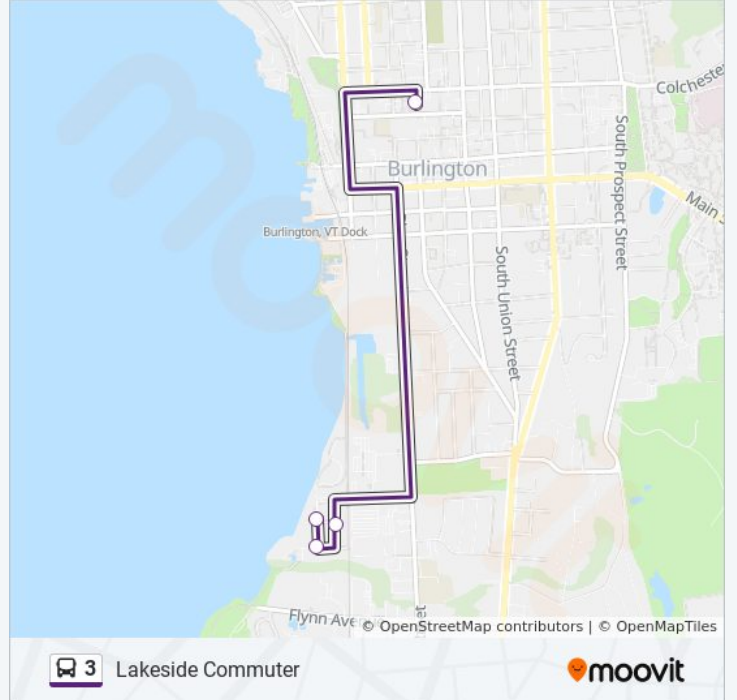

3 bus time schedules and route maps are available in an offline PDF at moovitapp.com. Use the [Moovit App](#) to see live bus times, train schedule or subway schedule, and step-by-step directions for all public transit in Vermont.

[About Moovit](#) • [MaaS Solutions](#) • [Supported Countries](#) • [Mooviter Community](#)

© 2024 Moovit - All Rights Reserved

Check Live Arrival Times