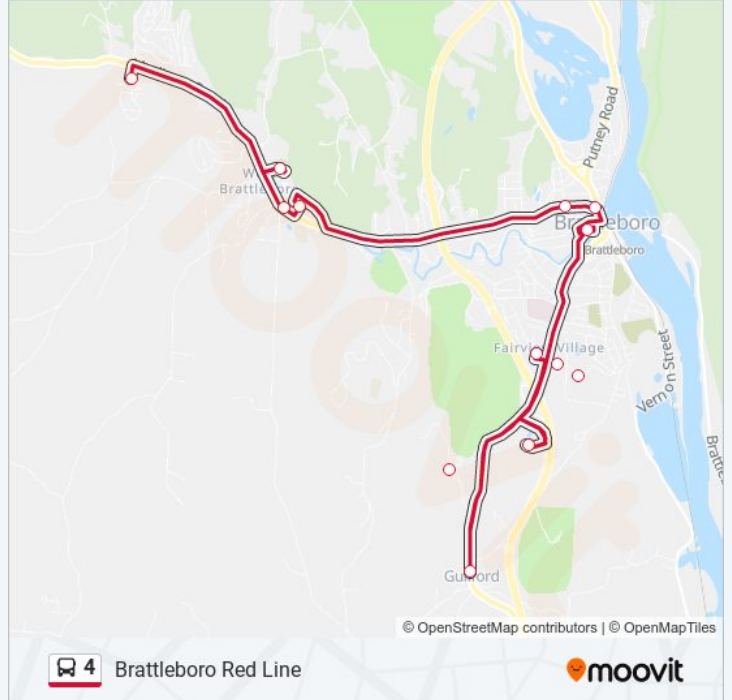

Use the Moovit App to find the closest 4 bus station near you and find out when is the next 4 bus arriving.

Direction: Market 32→Westgate

13 stops

[VIEW LINE SCHEDULE](#)

- Market 32
- Omega
- Guilford Country Store
- Exit 1 Industrial Park
- Red Clover
- Buhs
- Transportation Center
- Pliny Park
- High & Oak
- Melrose Terrace
- Western/Fire Station
- Hayes Court
- Westgate

4 bus Info

Direction: Market 32→Westgate

Stops: 13

Trip Duration: 32 min

Line Summary:

Direction: Transportation Center→Market 32

4 stops

[VIEW LINE SCHEDULE](#)

4 bus Info

Direction: Transportation Center→Market 32

Stops: 4

Trip Duration: 8 min

Line Summary:

Direction: Westgate→Market 32

13 stops

[VIEW LINE SCHEDULE](#)

4 bus Info

Direction: Westgate→Market 32

Stops: 13

Trip Duration: 29 min

Line Summary:

Brattleboro Red Line

Direction: Westgate→Transportation Center

10 stops