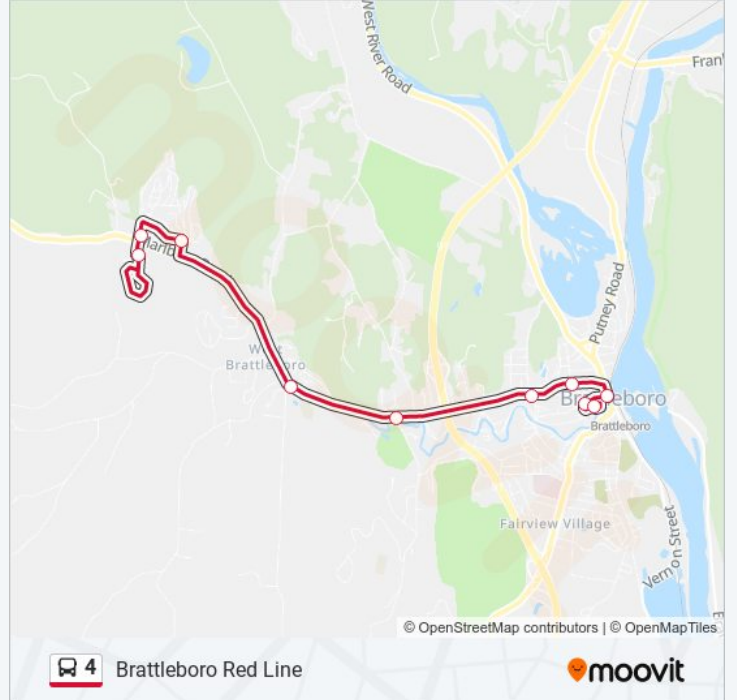

4 bus time schedules and route maps are available in an offline PDF at moovitapp.com. Use the [Moovit App](#) to see live bus times, train schedule or subway schedule, and step-by-step directions for all public transit in Vermont.

[About Moovit](#) • [MaaS Solutions](#) • [Supported Countries](#) • [Mooviter Community](#)

© 2024 Moovit - All Rights Reserved

Check Live Arrival Times