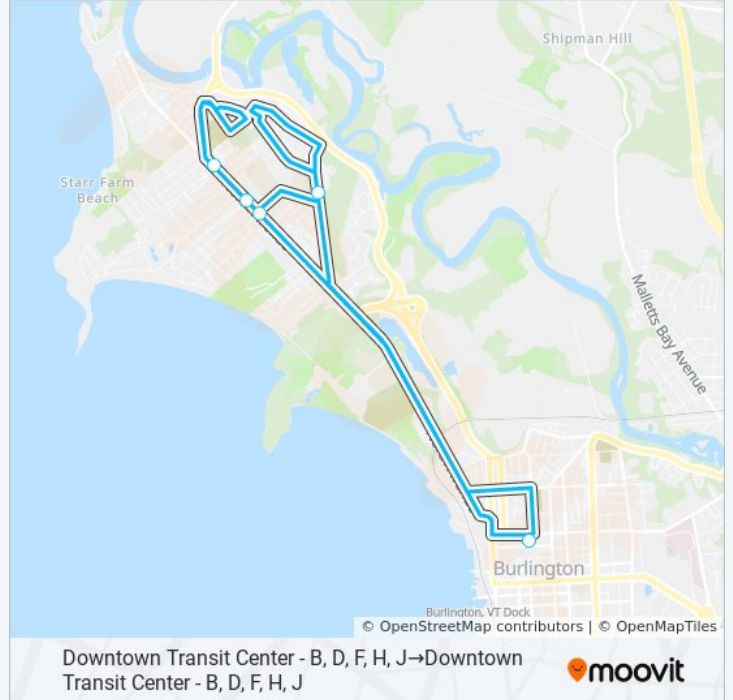

336

Downtown Transit Center - B, D, F, H, J → Downtown Transit Center - B, D, F, H, J

Get The App

The 336 bus line Downtown Transit Center - B, D, F, H, J → Downtown Transit Center - B, D, F, H, J has one route. For regular weekdays, their operation hours are:

(1) Downtown Transit Center - B, D, F, H, J → Downtown Transit Center - B, D, F, H, J: 7:20 AM

Use the Moovit App to find the closest 336 bus station near you and find out when is the next 336 bus arriving.

Direction: Downtown Transit Center - B, D, F, H, J → Downtown Transit Center - B, D, F, H, J

6 stops

[VIEW LINE SCHEDULE](#)

Downtown Transit Center

North Avenue at Gosse Court

North Avenue at Franklin Sq.

336 bus Info

Direction: Downtown Transit Center - B, D, F, H, J → Downtown Transit Center - B, D, F, H, J

Stops: 6

Trip Duration: 45 min

Line Summary:

336 bus time schedules and route maps are available in an offline PDF at moovitapp.com. Use the [Moovit App](#) to see live bus times, train schedule or subway schedule, and step-by-step directions for all public transit in Vermont.