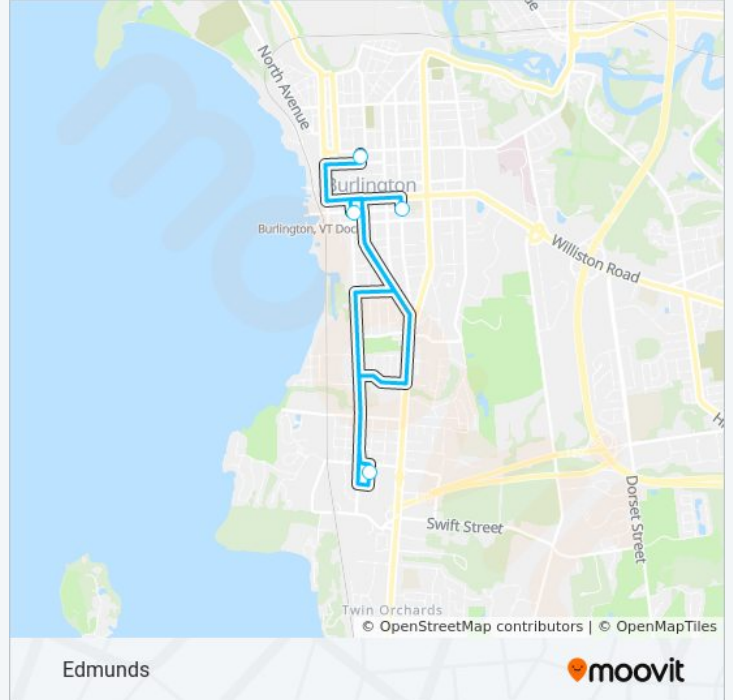

Use the Moovit App to find the closest 345 bus station near you and find out when is the next 345 bus arriving.

**Direction: S Union Street at Opposite King Street→Downtown Transit Center - B, D, F, H, J**

4 stops

[VIEW LINE SCHEDULE](#)

S Union Street at Opposite King Street

King Street at Pine Street

Raymond Pl

Downtown Transit Center

### 345 bus Time Schedule

S Union Street at Opposite King Street→Downtown Transit Center - B, D, F, H, J Route Timetable:

|           |                 |
|-----------|-----------------|
| Sunday    | Not Operational |
| Monday    | 3:10 PM         |
| Tuesday   | 3:10 PM         |
| Wednesday | 2:10 PM         |
| Thursday  | Not Operational |
| Friday    | Not Operational |
| Saturday  | Not Operational |

### 345 bus Info

**Direction:** S Union Street at Opposite King Street→Downtown Transit Center - B, D, F, H, J

**Stops:** 4

**Trip Duration:** 60 min

**Line Summary:**

345 bus time schedules and route maps are available in an offline PDF at [moovitapp.com](https://moovitapp.com). Use the [Moovit App](#) to see live bus times, train schedule or subway schedule, and step-by-step directions for all public transit in Vermont.