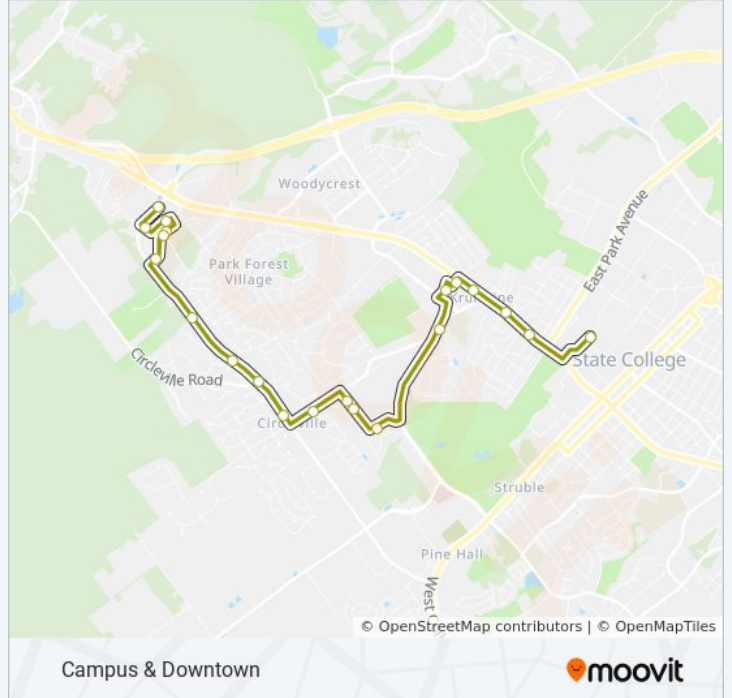

Campus & Downtown

Get The App

The W bus line (Campus & Downtown) has 3 routes. For regular weekdays, their operation hours are:  
 (1) Campus & Downtown: 6:35 AM - 9:05 PM(2) Valley Vista: 7:45 PM - 9:45 PM(3) Valley Vista/Grays Woods: 6:25 AM - 7:05 PM

Use the Moovit App to find the closest W bus station near you and find out when is the next W bus arriving.

**Direction: Campus & Downtown**  
 20 stops  
[VIEW LINE SCHEDULE](#)

**W bus Time Schedule**  
 Campus & Downtown Route Timetable:

**W bus Info**  
**Direction:** Campus & Downtown  
**Stops:** 20  
**Trip Duration:** 22 min  
**Line Summary:**

**Direction: Valley Vista**

29 stops

[VIEW LINE SCHEDULE](#)

- Pattee Transit Center Eastbound
- Curtin Rd at Pavilion Theatre
- Bigler Rd at Computer Building
- Pollock Rd at Millennium Science Com
- Shortlidge Rd at White Building
- E College Ave at Atherton Hall
- E. College Ave at S. Allen Street
- N Atherton St at Walker Building
- N Atherton St at Hillcrest Ave
- 1101 N. Atherton St (Cvs)
- Blue Course Dr at Bb&T Bank
- Northland Center Outbound
- Blue Course Dr at Blue Course Commons
- Havershire Blvd. Across From the Heights
- Havershire Blvd. at Northwick (Outbound)
- Havershire Blvd. at Rushcliff (Outbound)
- Circleville Rd at Farmstead Ln Outbound
- Valley Vista Dr at Oak Hill Apts Oubound

**W bus Info**

**Direction:** Valley Vista

**Stops:** 29

**Trip Duration:** 34 min

**Line Summary:**

 [W bus Line Map](#)

Valley Vista Dr at Bachman Lane Outbound

Valley Vista at Devonshire Outbound