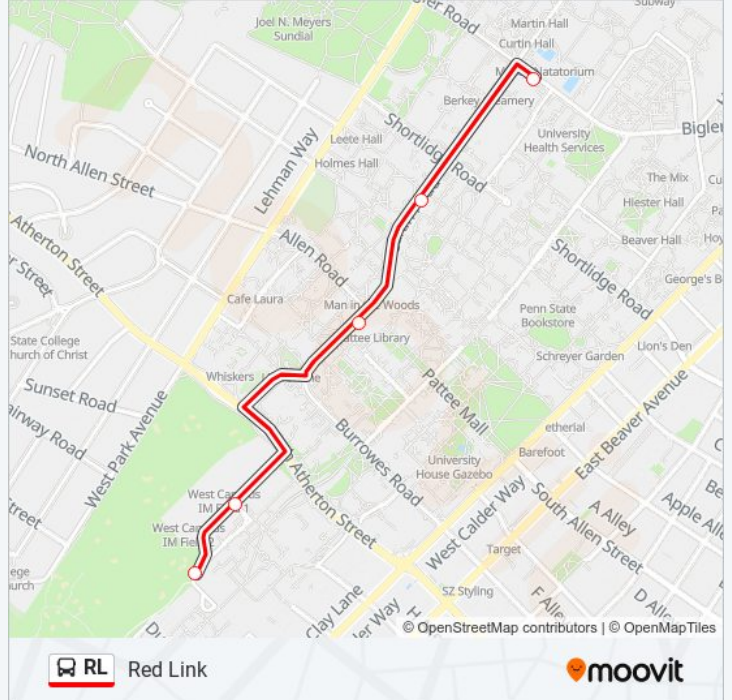

Red Link

Get The App

The RL bus line (Red Link) has 3 routes. For regular weekdays, their operation hours are:  
(1) Bigler Rd: 10:00 AM - 9:24 PM (2) Medlar Field: 6:45 AM - 9:27 PM (3) West Campus: 7:01 AM - 9:07 PM  
Use the Moovit App to find the closest RL bus station near you and find out when is the next RL bus arriving.

**Direction: Bigler Rd**  
5 stops  
[VIEW LINE SCHEDULE](#)

- West Deck
- Ees Building
- Pattee Transit Center Eastbound
- Curtin Rd at Pavilion Theatre
- Bigler Rd at Computer Building

**RL bus Time Schedule**  
Bigler Rd Route Timetable:

**Direction: Medlar Field**

8 stops

[VIEW LINE SCHEDULE](#)

- West Deck
- Ees Building
- Pattee Transit Center Eastbound
- Curtin Rd at Pavilion Theatre
- Curtin Rd at Mccoy Natatorium
- Curtin Rd at Shields Building
- Curtin Rd at Bryce Jordan Center
- Porter Rd at Medlar Field

**RL bus Info**

**Direction:** Medlar Field

**Stops:** 8

**Trip Duration:** 13 min

**Line Summary:**