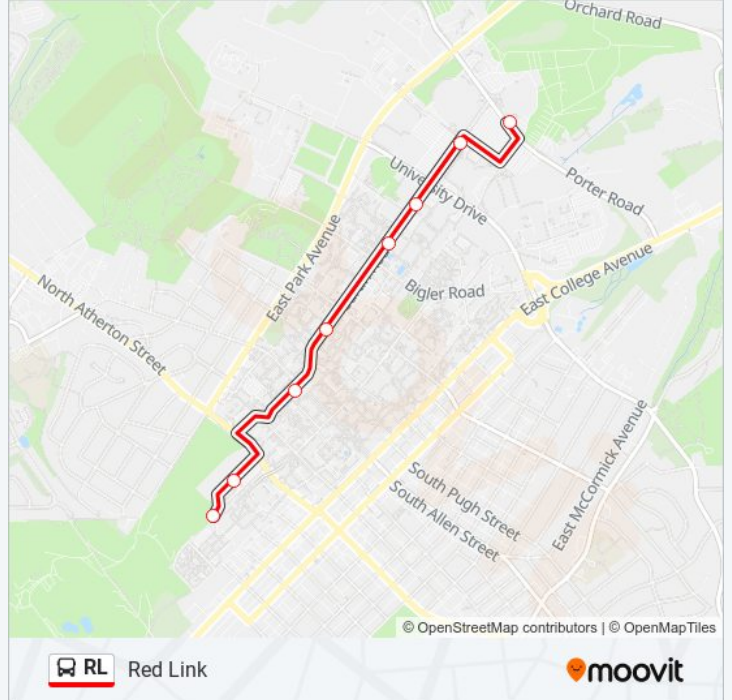

**Direction: Bigler Rd**  
5 stops  
[VIEW LINE SCHEDULE](#)

- West Deck
- Ees Building
- Pattee Transit Center Eastbound
- Curtin Rd at Pavilion Theatre
- Bigler Rd at Computer Building

**RL bus Time Schedule**  
Bigler Rd Route Timetable:

**Direction: Medlar Field**

8 stops

[VIEW LINE SCHEDULE](#)

- West Deck
- Ees Building
- Pattee Transit Center Eastbound
- Curtin Rd at Pavilion Theatre
- Curtin Rd at Mccoy Natatorium
- Curtin Rd at Shields Building
- Curtin Rd at Bryce Jordan Center
- Porter Rd at Medlar Field

**RL bus Info**

**Direction:** Medlar Field

**Stops:** 8

**Trip Duration:** 13 min

**Line Summary:**

### Direction: West Campus

8 stops

[VIEW LINE SCHEDULE](#)

- Porter Rd at Medlar Field
- Curtin Rd at Stadium West Parking Lot
- Curtin Rd at the Intramural Building
- East Halls at Curtin Hall
- Curtin Rd at Visual Arts Building
- Pattee Transit Center Westbound
- Ees Building
- West Deck