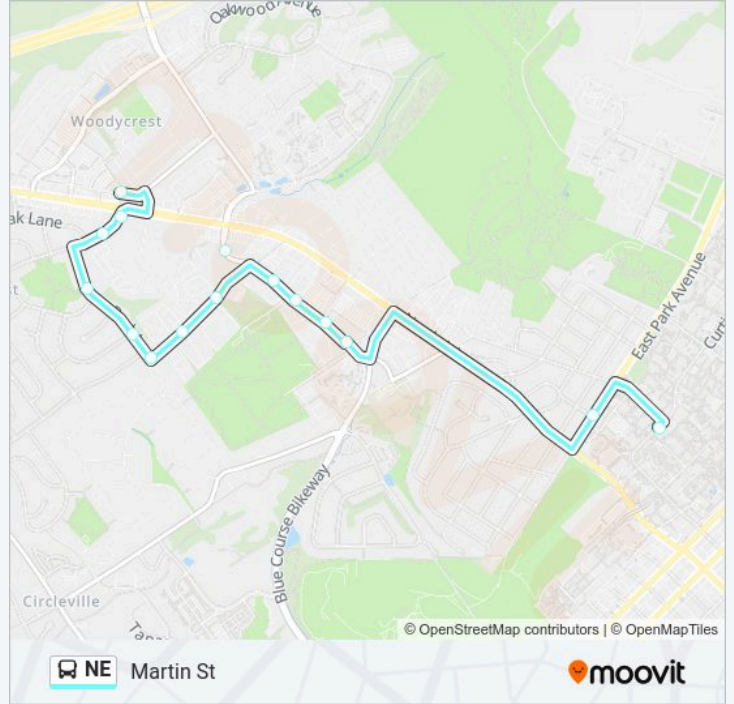

Direction: Martin St

15 stops

[VIEW LINE SCHEDULE](#)

Pattee Transit Center Eastbound

West Park Ave at North Burrowes St

Martin St at Park Crest Lane Outbound

Opposite 1400 Martin St

1471 Martin St at Weis

1521 Martin St at Northland Bowl

Martin St at Best Buy

801 W Aaron Dr at Park Forest Apartments

1003 W Aaron Dr Near State College Colle

Park Lane at Devonshire Dr

Park Lane at Cornwall Rd Outbound

Park Lane at Shannon Lane

Park Forest Ave at Northbrook Greens

Park Forest Ave at N Atherton Outbound

Trader Joes Plaza

NE bus Time Schedule

Martin St Route Timetable:

Monday	7:38 AM-7:05 PM
Tuesday	7:38 AM-7:05 PM
Wednesday	7:38 AM-7:05 PM
Thursday	7:38 AM-7:05 PM
Friday	7:38 AM-6:44 PM
Saturday	Not Operational
Sunday	Not Operational

NE bus Info**Direction:** Martin St**Stops:** 15**Trip Duration:** 12 min**Line Summary:**

Direction: Campus

13 stops

[VIEW LINE SCHEDULE](#)

- Trader Joes Plaza
- Park Forest Ave at N Atherton Inbound
- Park Forest Ave Opposite Northbrook
- Park Lane at Park Forest Ave Inbound
- Park Lane at Sierra Lane
- Park Lane at Cornwall Rd Inbound
- Park Lane at Aaron Dr
- 1100 W Aaron Dr at State College Collect
- 720 W Aaron Dr at Aaron Village
- Martin Street at Herman Drive
- 1400 Martin St at Parkcrest Terrace
- Martin St at Park Crest Lane Inbound
- Pattee Transit Center Eastbound