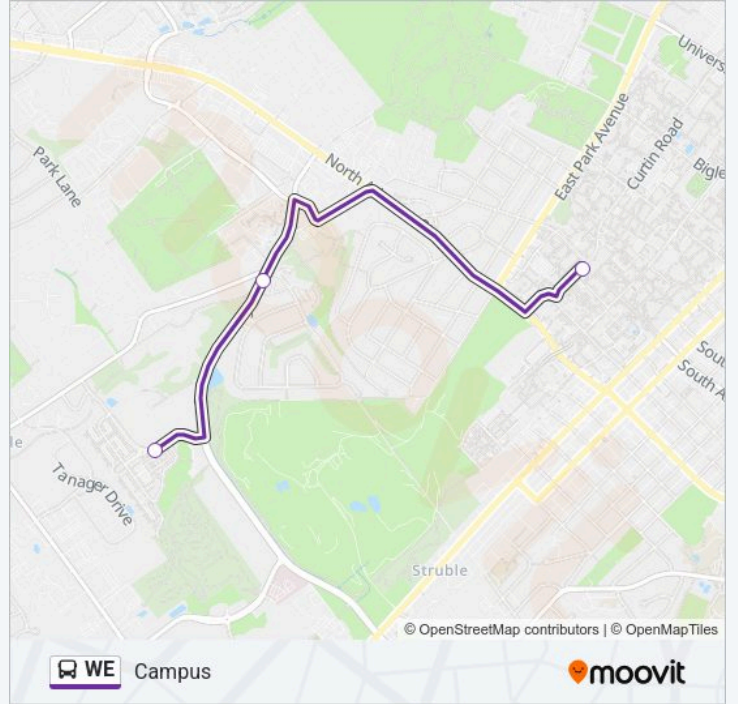

WE bus time schedules and route maps are available in an offline PDF at moovitapp.com. Use the Moovit App to see live bus times, train schedule or subway schedule, and step-by-step directions for all public transit in Centre County.

© 2025 Moovit - All Rights Reserved