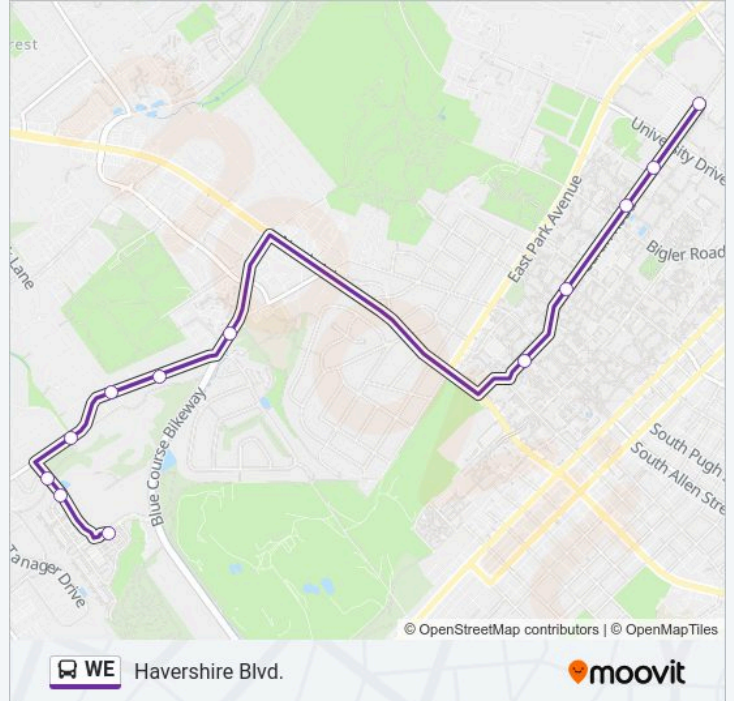

The WE bus line (Havershire Blvd.) has 2 routes. For regular weekdays, their operation hours are:

(1) Havershire Blvd.: 7:30 AM-6:50 PM(2) Campus: 7:12 AM-6:32 PM

Use the Moovit App to find the closest WE bus station near you and find out when is the next WE bus arriving.

Direction: Havershire Blvd.

12 stops

[VIEW LINE SCHEDULE](#)

Curtin Rd at Stadium West Parking Lot
Curtin Rd at the Intramural Building
East Halls at Curtin Hall
Curtin Rd at Visual Arts Building
Pattee Transit Center Westbound
Blue Course Dr at Blue Course Commons
1381 Circleville Road
Circleville Rd at E Park Hills Ave
Circleville Rd at W Park Hills Ave
Havershire Blvd. at Rushcliff (Inbound)
Havershire Blvd. at Northwick (Inbound)
Havershire Blvd. at the Heights

WE bus Time Schedule

Havershire Blvd. Route Timetable:

Monday	7:30 AM-6:50 PM
Tuesday	7:30 AM-6:50 PM
Wednesday	7:30 AM-6:50 PM
Thursday	7:30 AM-6:50 PM
Friday	7:30 AM-6:50 PM
Saturday	Not Operational
Sunday	Not Operational

WE bus Info

Direction: Havershire Blvd.

Stops: 12

Trip Duration: 20 min

Line Summary:

Direction: Campus

3 stops

[VIEW LINE SCHEDULE](#)