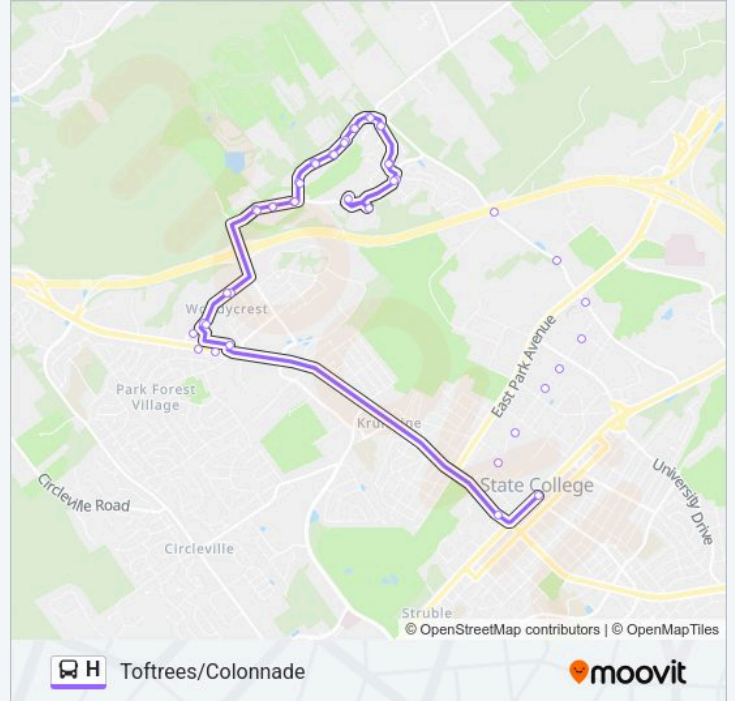

240 Toftrees Ave (Turtle Creek Apts)

Cricklewood Dr at Wilts Lane Outbound

359 Toftrees Ave (Parkgate Apartments)

Opposite 301 Toftrees Ave

350 Toftrees Ave (Turtle Creek Apts)

Cricklewood Dr at S Barkway Lane

Cricklewood Dr at Wilts Lane Inbound

Cricklewood Dr at Cricklewood Circle

Opposite 711 Cricklewood Dr

Cricklewood Dr at Cricklewood Apts

910 Cricklewood Dr

Woodledge Dr at Woodledge Circle

Colonnade Blvd at Kohls

Woodledge Dr Inbound (To Campus)

Colonnade Blvd at Wegmans

**Direction: Campus/Downtown**

48 stops

[VIEW LINE SCHEDULE](#)

Trader Joes Plaza

Colonnade Blvd at Home Goods

Colonnade Blvd Opposite Kohls

Opposite 301 Toftrees Ave

350 Toftrees Ave (Turtle Creek Apts)

Cricklewood Dr at S Barkway Lane

Cricklewood Dr at Wilts Lane Inbound

Cricklewood Dr at Cricklewood Circle

Opposite 711 Cricklewood Dr

Cricklewood Dr at Cricklewood Apts