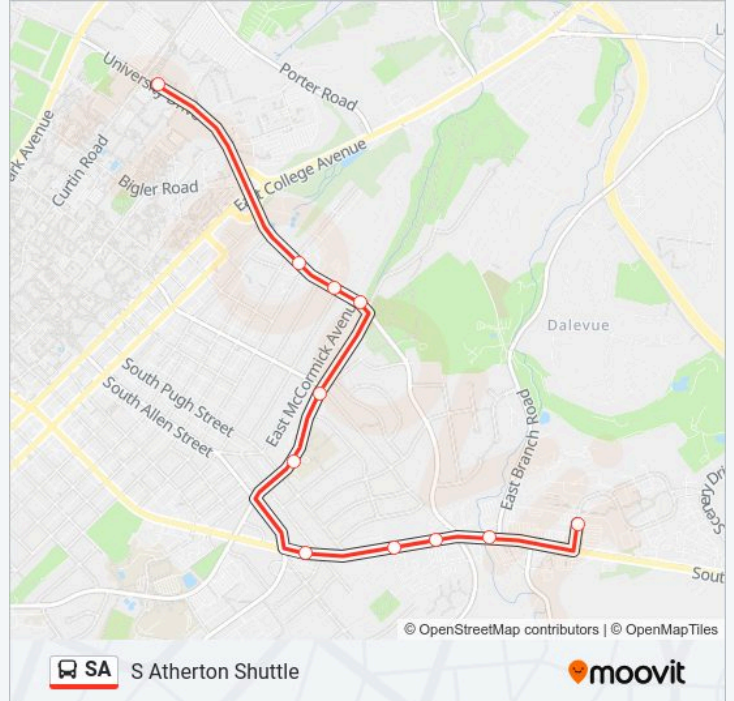

Direction: S Atherton Shuttle

16 stops

[VIEW LINE SCHEDULE](#)

University Drive at Jordan Center Gate A

University Dr at Bellaire Ave (Outbound)

University Dr at E. Waring Ave(Outbound)

University Dr at Easterly Pkwy

323 Easterly Pkwy

Easterly Pkwy at Old Boalsburg Rd

1248 S Atherton St (Citizens Bank)

S Atherton St at Norma Street

1550 S Atherton St (Courtyd by Marriott)

South Atherton at Creekside Plaza

Rolling Ridge Dr at Hills Plaza South

Opposite 383 Rolling Ridge Dr

Opposite 501 Rolling Ridge Dr

Opposite 474 Windmere Dr

Opposite 428 Windmere Dr

123 Rolling Ridge Dr

SA bus Time Schedule

S Atherton Shuttle Route Timetable:

Monday	Not Operational
Tuesday	Not Operational
Wednesday	Not Operational
Thursday	Not Operational
Friday	Not Operational
Saturday	9:15 AM-12:25 AM
Sunday	9:15 AM-12:25 AM

SA bus Info

Direction: S Atherton Shuttle

Stops: 16

Trip Duration: 18 min

Line Summary: