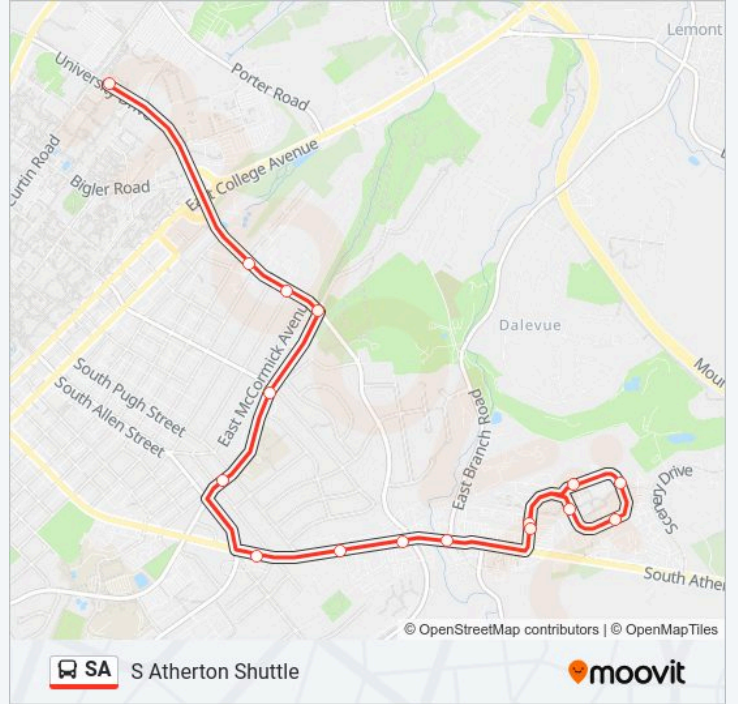

SA bus time schedules and route maps are available in an offline PDF at moovitapp.com. Use the Moovit App to see live bus times, train schedule or subway schedule, and step-by-step directions for all public transit in Centre County.

© 2024 Moovit - All Rights Reserved