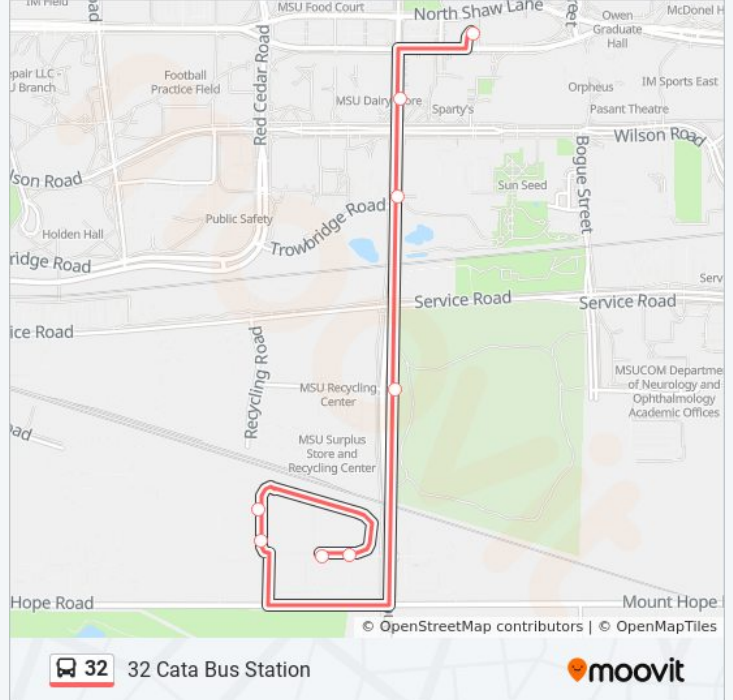

Direction: 32 Cata Bus Station

8 stops

[VIEW LINE SCHEDULE](#)

Commuter Lot 89-3

Commuter Lot 89-4

Commuter Lot 89-1

Commuter Lot 89-2

Nbd Farm Lane Before Green Way Dr.

Nbd Farm Past Trowbridge

Nbd Farm Past Wilson

Ramp 1 Bay 6

32 bus Time Schedule

32 Cata Bus Station Route Timetable:

Sunday	Not Operational
Monday	7:15 AM - 7:15 PM
Tuesday	7:15 AM - 7:15 PM
Wednesday	7:15 AM - 7:15 PM
Thursday	7:15 AM - 7:15 PM
Friday	7:15 AM - 7:15 PM
Saturday	Not Operational

32 bus Info

Direction: 32 Cata Bus Station

Stops: 8

Trip Duration: 10 min

Line Summary:

Direction: 32 Clinical Center/Commuter Lot 89

11 stops

[VIEW LINE SCHEDULE](#)

32 bus Info

Direction: 32 Clinical Center/Commuter Lot 89

Stops: 11

Trip Duration: 14 min

Line Summary:

32 bus time schedules and route maps are available in an offline PDF at moovitapp.com. Use the [Moovit App](#) to see live bus times, train schedule or subway schedule, and step-by-step directions for all public transit in Lansing.