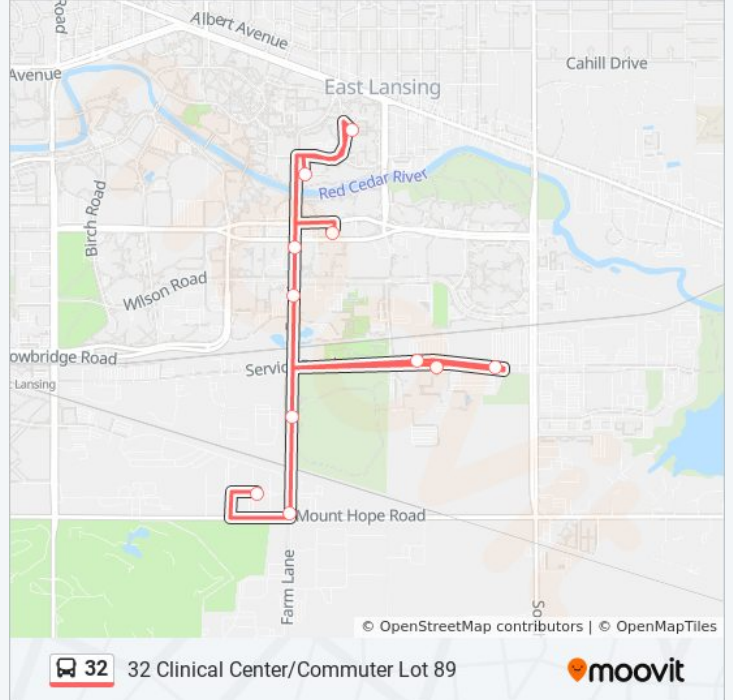

32 Cata Bus Station

[View In Website Mode](#)

The 32 bus line (32 Cata Bus Station) has 2 routes. For regular weekdays, their operation hours are:
(1) 32 Cata Bus Station: 7:15 AM - 7:15 PM (2) 32 Clinical Center/Commuter Lot 89: 7:00 AM - 7:00 PM
Use the Moovit App to find the closest 32 bus station near you and find out when is the next 32 bus arriving.

32 bus Info

Direction: 32 Cata Bus Station

Stops: 8

Trip Duration: 10 min

Line Summary:

Direction: 32 Clinical Center/Commuter Lot 89

11 stops

[VIEW LINE SCHEDULE](#)

32 bus Time Schedule

32 Clinical Center/Commuter Lot 89 Route

Timetable:

Sunday	Not Operational
Monday	7:00 AM - 7:00 PM
Tuesday	7:00 AM - 7:00 PM
Wednesday	7:00 AM - 7:00 PM
Thursday	7:00 AM - 7:00 PM
Friday	7:00 AM - 7:00 PM
Saturday	Not Operational

32 bus Info

Direction: 32 Clinical Center/Commuter Lot 89

Stops: 11

Trip Duration: 14 min

Line Summary:

32 bus time schedules and route maps are available in an offline PDF at moovitapp.com. Use the [Moovit App](#) to see live bus times, train schedule or subway schedule, and step-by-step directions for all public transit in Lansing.