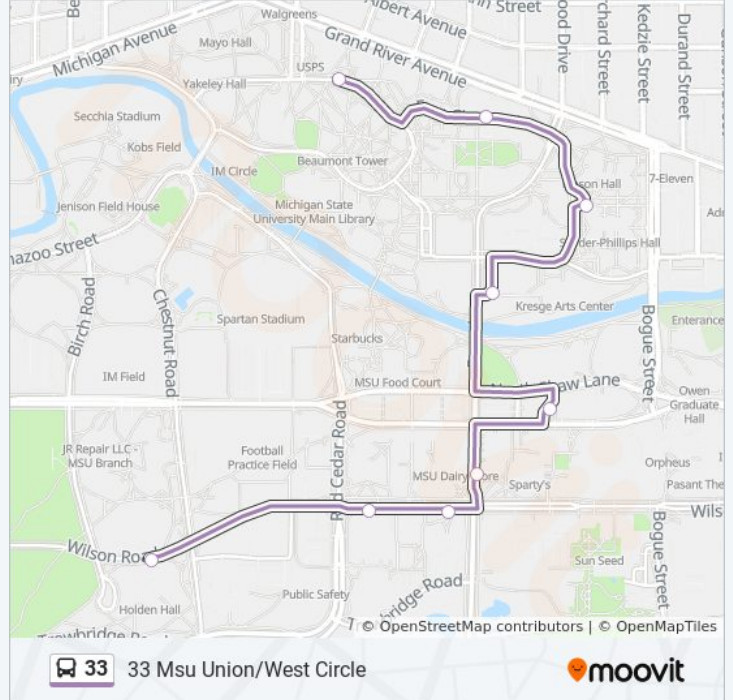

33 bus Info

Direction: 33 Holden Halls - South Campus

Stops: 11

Trip Duration: 17 min

Line Summary:

Direction: 33 Msu Union/West Circle

9 stops

[VIEW LINE SCHEDULE](#)

Ebd Wilson Before Chestnut

Ebd Wilson Past Red Cedar Rd

Ebd Wilson Before Farm Ln

Nbd Farm Past Wilson

Ramp 1 Bay 8

Nbd - Fairchild Aud.

Nbd Physics Before Dormitory Rd

Wbd E Circle Past Farm Lane

Msu Union

33 bus Time Schedule

33 Msu Union/West Circle Route Timetable:

Sunday	Not Operational
Monday	7:00 AM - 10:00 PM
Tuesday	7:00 AM - 10:00 PM
Wednesday	7:00 AM - 10:00 PM
Thursday	7:00 AM - 10:00 PM
Friday	7:00 AM - 10:00 PM
Saturday	Not Operational

33 bus Info

Direction: 33 Msu Union/West Circle

Stops: 9

Trip Duration: 11 min

Line Summary:

33 bus time schedules and route maps are available in an offline PDF at moovitapp.com. Use the [Moovit App](#) to see live bus times, train schedule or subway schedule, and step-by-step directions for all public transit in Lansing.