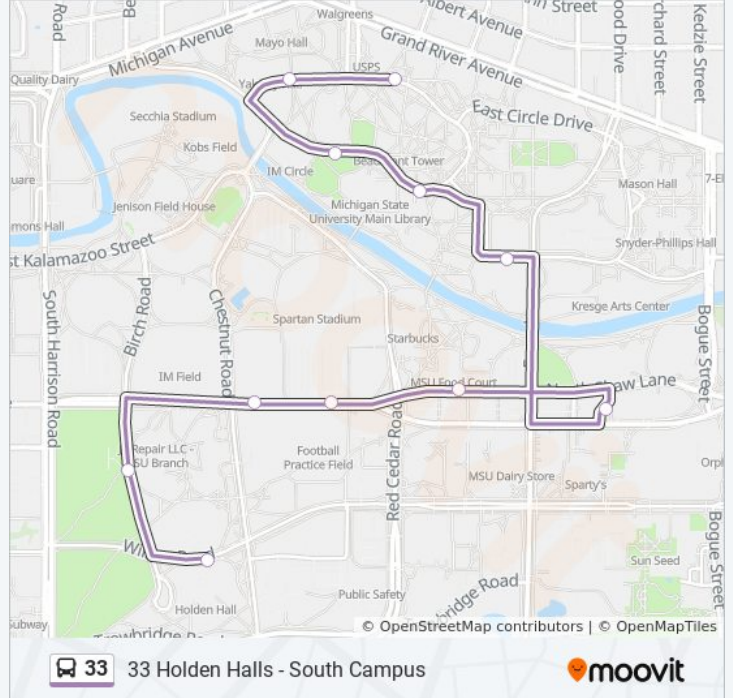

Direction: 33 Holden Halls - South Campus

11 stops

[VIEW LINE SCHEDULE](#)

- Msu Union
- Wbd W. Circle Past Abbott Rd
- Ebd W.Circle Past Kalamazoo St
- Ebd W Circle @ Library
- Ebd Auditorium Before Farm Ln
- Ramp 1 Bay 7
- Wbd Shaw Before Red Cedar Rd
- Wbd N Shaw at Lot 79 (Stadium)
- Wbd N Shaw Past Chestnut
- Sbd Birch Before Wilson
- Ebd Wilson Before Chestnut

33 bus Info

Direction: 33 Holden Halls - South Campus

Stops: 11

Trip Duration: 17 min

Line Summary:

Direction: 33 Msu Union/West Circle

9 stops

[VIEW LINE SCHEDULE](#)

Ebd Wilson Before Chestnut

Ebd Wilson Past Red Cedar Rd

Ebd Wilson Before Farm Ln

Nbd Farm Past Wilson

Ramp 1 Bay 8

Nbd - Fairchild Aud.

Nbd Physics Before Dormitory Rd

Wbd E Circle Past Farm Lane

33 bus Info

Direction: 33 Msu Union/West Circle

Stops: 9

Trip Duration: 11 min

Line Summary:

33 bus time schedules and route maps are available in an offline PDF at moovitapp.com. Use the [Moovit App](#) to see live bus times, train schedule or subway schedule, and step-by-step directions for all public transit in Lansing.