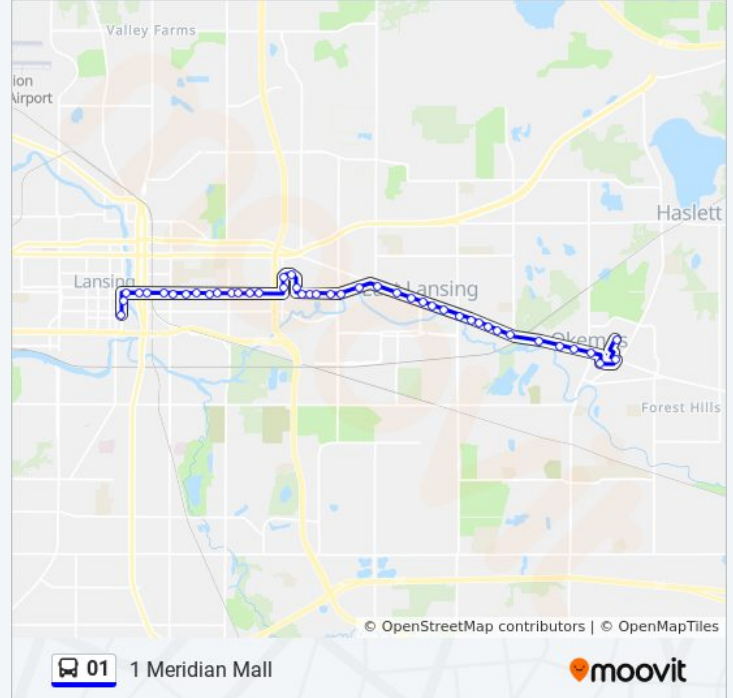

Wbd Shiawassee St at Washington Ave

Sbd Capitol Past W Ionia St

Sbd Capitol Before W Allegan St

Sbd Capitol Past W Washtenaw St

Cata Trans Center

Direction: 1 Downtown Lansing - Capitol Loop

48 stops

[VIEW LINE SCHEDULE](#)

Ebd Michigan Past Harrison Rd

Ebd Michigan Ave Before Delta St

Ebd Gr. River Past Abbot Rd

Ebd Gr. River Ave Past Division St

Ebd Gr. River Ave Past Farm Lane

Ebd Gr. River Ave Past Bogue St

Ebd Gr. River Ave Past River St

Ebd Gr. River Ave Before Spartan Av

Ebd Gr. River Ave Past S Hagadorn

Ebd Gr. River Ave at Maplewood Dr

Ebd Gr. River Past Brookfield

Ebd Grand River Between Northwind D

Ebd Gr. River Before Dawn

Ebd Gr. River Ave Before Park Lake

Ebd Gr. River Ave Before Small Acre

Ebd Gr. River Ave Past Nakoma Dr

Ebd Gr. River Ave After Grand View

Ebd Gr. River Ave Past Okemos Rd

Okemos Meijer

Wbd Gr. River Ave Past Marsh Rd

Meridian Mall

01 bus time schedules and route maps are available in an offline PDF at moovitapp.com. Use the [Moovit App](#) to see live bus times, train schedule or subway schedule, and step-by-step directions for all public transit in Lansing.