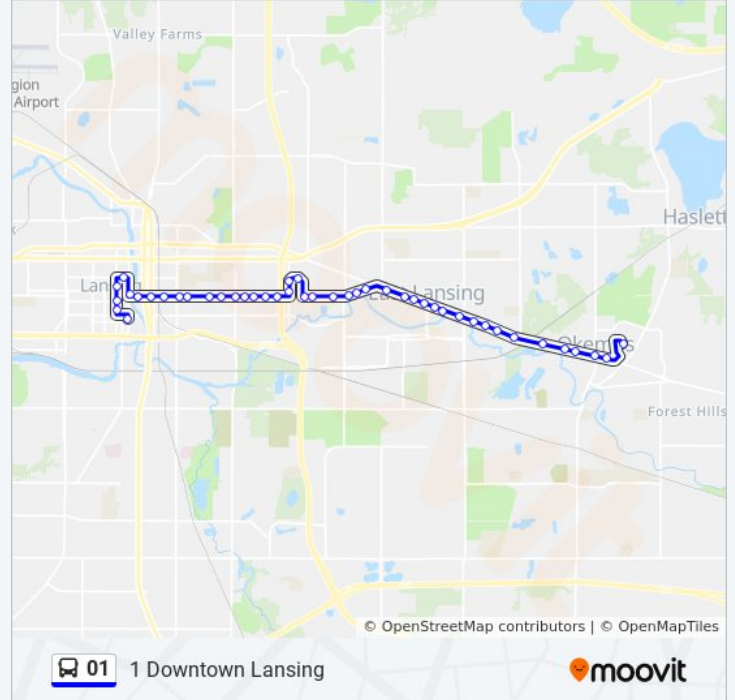

Sbd Clippert Past Sellers

Sbd Clippert St Before Michigan Ave

Wbd Michigan Past Howard Ave

Wbd Michigan Before Kipling Blvd

Wbd Michigan Past Foster Ave

Wbd Michigan Past Magnolia Av

Wbd Michigan Past Clemens Ave

Wbd Michigan Past Marshall Ave

Wbd Michigan Past Custer Ave

Wbd Michigan Past Holmes St

Wbd Michigan Before Pennsylvani

Wbd Michigan Past Hosmer St

Wbd Michigan Past Larch St

Wbd Michigan at Museum Drive

Nbd Grand Ave Past E Michigan Ave

Wbd Shiawassee St at Washington Ave

Sbd Capitol Past W Ionia St

Sbd Capitol Before W Allegan St

Sbd Capitol Past W Washtenaw St

Cata Trans Center

Direction: 1 Downtown Lansing - Capitol Loop

48 stops

[VIEW LINE SCHEDULE](#)

Meridian Mall

Wbd Gr. River Past Mall Entrance

Wbd Gr. River Past Okemos Rd

Wbd Gr. River Past Grand View

Wbd Gr. River Past Montrose Av

Wbd Gr. River Past Mohawk Rd

01 bus Time Schedule

1 Downtown Lansing - Capitol Loop Route