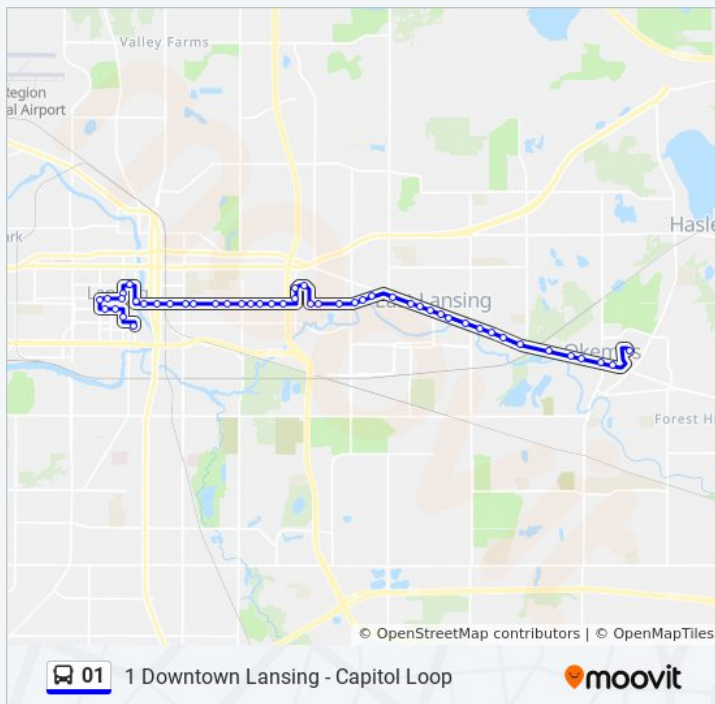

Wbd Michigan Past Foster Ave

Wbd Michigan Past Magnolia Av

Wbd Michigan Past Clemens Ave

Wbd Michigan Past Marshall Ave

Wbd Michigan Past Custer Ave

Wbd Michigan Past Holmes St

Wbd Michigan Before Pennsylvani

Wbd Michigan Past Hosmer St

Wbd Michigan Past Larch St

Wbd Michigan at Museum Drive

Nbd Grand Ave Past E Michigan Ave

01 bus Info

Direction: 1 Downtown Lansing - Capitol Loop

Stops: 48

Trip Duration: 42 min

Line Summary:

Wbd Shiawassee St at Washington Ave

Sbd Capitol Past W Ionia St

Wbd Ottawa Past N Capitol Ave

Wbd Ottawa St Before Chestnut St

Sbd Pine St Past Ottawa

Ebd Allegan Past S Pine St

Ebd Allegan Before Townsend St

Sbd Capitol Past W Washtenaw St

Cata Trans Center

Direction: 1 Meridian Mall

44 stops

[VIEW LINE SCHEDULE](#)

Cata Trans Center

Nbd Grand Ave Before E Allegan St

Ebd Michigan Past Grand Ave