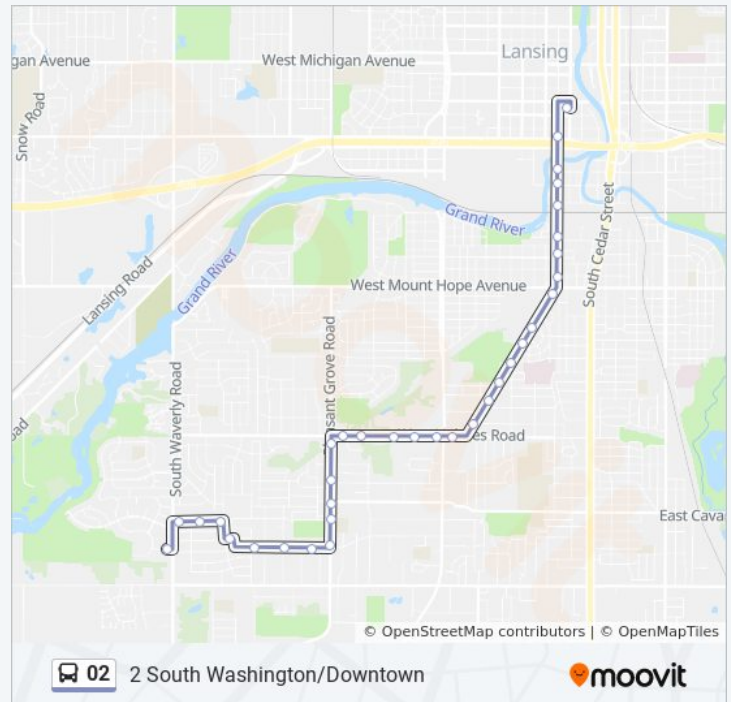

Ebd Holmes Past Simkin

Ebd Holmes Past Express Ct.

Ebd Holmes @ Somerset

Ebd Holmes Before MLK

Ebd Holmes Past MLK

Nbd Washington Before Berry Ave

Nbd Washington Before Loa St

Nbd Washington Past Dunlap St

Nbd Washington Ave Before South St

Nbd Washington Past Elm St

Nbd Washington Past Hazel St

Nbd Washington Past St Joseph

Cata Trans Center

### 02 bus Info

**Direction:** 2 South Washington/Downtown

**Stops:** 34

**Trip Duration:** 29 min

**Line Summary:**

**Direction: 2 South Washington/Downtown  
Lansing**

41 stops

[VIEW LINE SCHEDULE](#)

Wbd Sheffield Past Bayview Dr

Wbd Sheffield Before Blue River