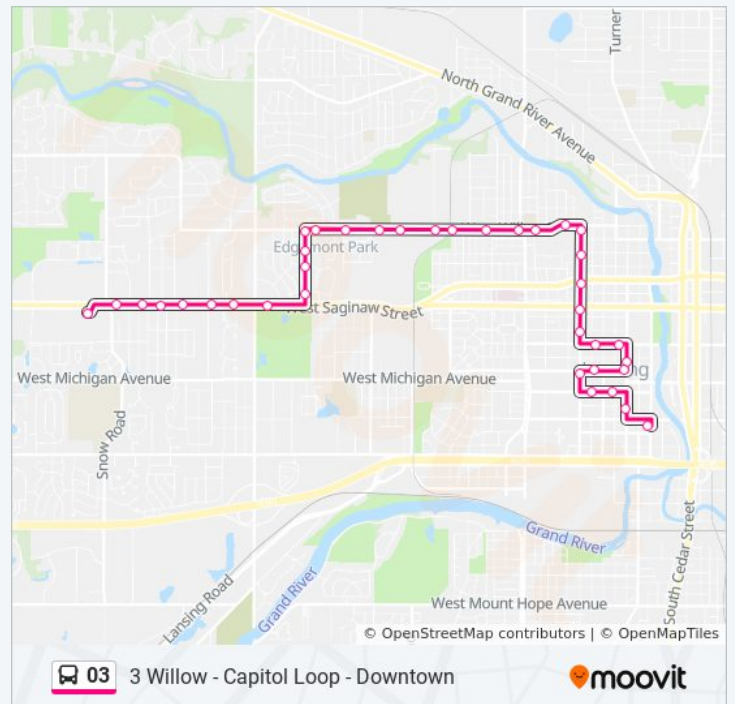

Sbd Pine St Past W Oakland Ave

Sbd Pine Past Saginaw St

Sbd Pine Past Genessee St

Ebd Shiawassee Past Chestnut

Ebd Shiawassee Past Seymour

Sbd Capitol Past W Ionia St

Sbd Capitol Before W Allegan St

Sbd Capitol Past W Washtenaw St

Cata Trans Center

**Direction: 3 Willow - Capitol Loop - Downtown**

30 stops

[VIEW LINE SCHEDULE](#)

Ebd Saginaw Past Waverly

Nbd Morris Before Upton Rd

**03 bus Time Schedule**

3 Willow - Capitol Loop - Downtown Route

Timetable:

Sunday	Not Operational
Monday	5:43 AM - 6:13 AM
Tuesday	5:43 AM - 6:13 AM

Nbd Morris Before Sylvan Ave  
 Nbd Morris Past Timber Dr  
 Nbd Morris Before Willow St  
 Ebd Willow at Gould  
 Ebd Willow Past Westfield Rd  
 Ebd Willow Past Eastfield Rd  
 Ebd Willow Before Sunset Ave  
 Ebd Willow Past Sunset Ave  
 Ebd Willow Before Cleo  
 Ebd Willow Past Jenison Ave  
 Ebd Willow Past Linwood St  
 Ebd Willow Past Mlk Jr Blvd  
 Ebd Willow at Christopher St  
 Sbd Pine St Past W Willow St  
 Sbd Pine Past W Maple St  
 Sbd Pine St Past W Oakland Ave  
 Sbd Pine Past Saginaw St  
 Sbd Pine Past Genessee St  
 Ebd Shiawassee Past Chestnut  
 Ebd Shiawassee Past Seymour  
 Sbd Capitol Past W Ionia St  
 Wbd Ottawa Past N Capitol Ave  
 Wbd Ottawa St Before Chestnut St  
 Sbd Pine St Past Ottawa  
 Ebd Allegan Past S Pine St  
 Ebd Allegan Before Townsend St  
 Sbd Capitol Past W Washtenaw St  
 Cata Trans Center

Wednesday	5:43 AM - 6:13 AM
Thursday	5:43 AM - 6:13 AM
Friday	5:43 AM - 6:13 AM
Saturday	Not Operational

**03 bus Info**

**Direction:** 3 Willow - Capitol Loop - Downtown  
**Stops:** 30  
**Trip Duration:** 22 min  
**Line Summary:**