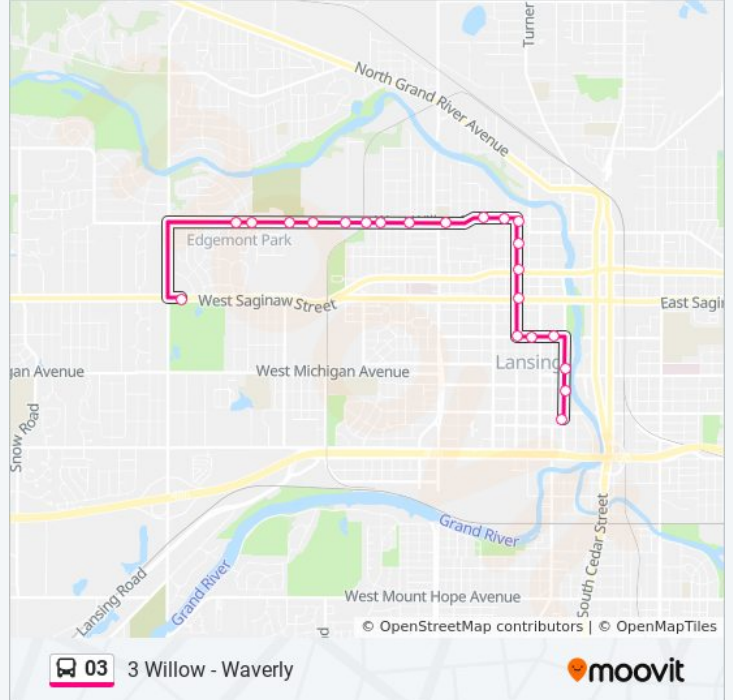

Ebd Allegan Before Townsend St

Sbd Capitol Past W Washtenaw St

Cata Trans Center

**Direction: 3 Marketplace - Willow - Downtown**

52 stops

[VIEW LINE SCHEDULE](#)

Nbd Marketplace Before Delta Market

Nbd Marketplace Past Saginaw Hwy

Nbd Walnut Past Shiawassee St

Nbd Walnut Past Saginaw St

Nbd Walnut Past Oakland Ave

Nbd Walnut Past Maple St

Nbd Walnut Before Willow

Wbd Willow Past Chestnut St

**03 bus Time Schedule**

3 Willow - Waverly Route Timetable:

Sunday	Not Operational
Monday	5:30 AM - 6:00 AM
Tuesday	5:30 AM - 6:00 AM
Wednesday	5:30 AM - 6:00 AM
Thursday	5:30 AM - 6:00 AM
Friday	5:30 AM - 6:00 AM
Saturday	Not Operational

**03 bus Info**

**Direction:** 3 Willow - Waverly

**Stops:** 22

**Trip Duration:** 13 min

**Line Summary:**

Wbd Willow Before Christopher St  
Wbd Willow Past Lansing Ave  
Wbd Willow Before Glenrose Ave  
Wbd Willow Past Comfort Ave  
Wbd Willow Past Cleo St  
Wbd Willow Past Sunset Ave  
Wbd Willow Before Eastfield Rd  
Wbd Willow Past Eastfield Rd  
Wbd Willow Before Boynton Dr  
Wbd Willow Past Briarwood Dr  
Ebd Saginaw Past Waverly