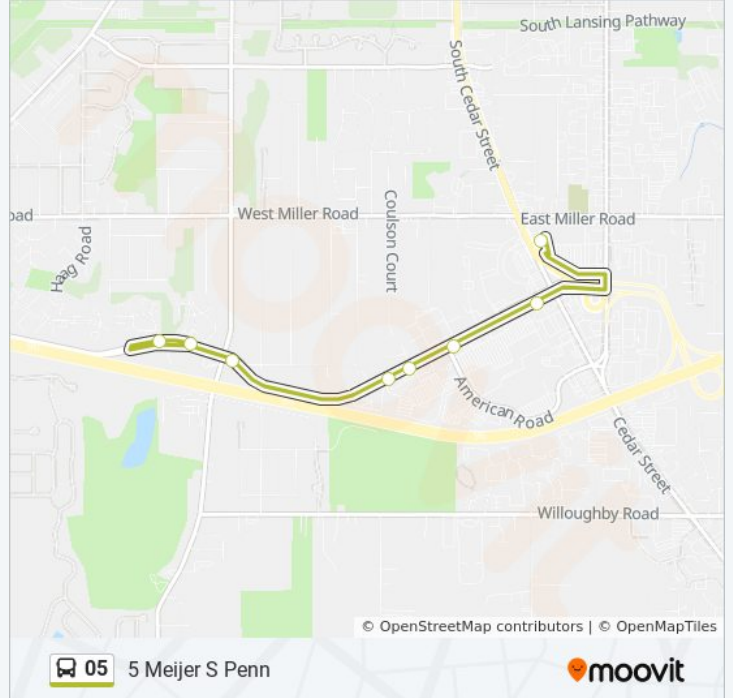

Use the Moovit App to find the closest 05 bus station near you and find out when is the next 05 bus arriving.

Direction: 5 Meijer S Penn

8 stops

[VIEW LINE SCHEDULE](#)

- Wbd Edgewood Past Washington
- Wbd Edgewood @ Edgewood Villas
- Ebd Edgewood Past Washington
- Ebd Edgewood Blvd Before Edgewood Circle
- Ebd Edgewood Before Celebration Dr
- Ebd Edgewood Past American
- Ebd Edgewood Before Amwood
- Meijer S Penn Bc West Side

Direction: 5 Meijer S Penn

Stops: 8

Trip Duration: 5 min

Line Summary:

Direction: 5 South Cedar - Downtown

32 stops

[VIEW LINE SCHEDULE](#)

- Wbd Edgewood Past Washington
- Wbd Edgewood @ Edgewood Villas
- Ebd Edgewood Past Washington
- Ebd Edgewood Blvd Before Edgewood Circle
- Ebd Edgewood Before Celebration Dr
- Ebd Edgewood Past American
- Ebd Edgewood Before Amwood
- Meijer S Penn Bc West Side
- Nbd Cedar Past Miller Rd
- Nbd Cedar Past Kaynorth Rd
- Nbd Cedar Past Northrup St
- Nbd Cedar Before Armstrong Rd
- Nbd Cedar Before Jolly
- Nbd Cedar Past Jolly Rd
- Nbd Cedar Past Cedar Ct
- Nbd Cedar Past Samantha Ave
- Nbd Cedar Past Jessop Ave
- Sbd Stabler Past Rouse

Direction: 5 South Cedar - Edgewood

33 stops

[VIEW LINE SCHEDULE](#)

Cata Trans Center
 Sbd Cedar Past Kalamazoo
 Sbd Cedar Past E Elm St
 Sbd Cedar Past Baker St
 Sbd Cedar Past Isbell St
 Sbd Cedar Past E Mt Hope Ave
 Sbd Cedar at Edison Ave
 Sbd Cedar Past E Greenlawn Ave
 Sbd Cedar Past Paris Ave
 Sbd Cedar St Before Crest St
 Sbd Cedar Past E Holmes Rd
 Sbd Cedar Before E Rouse St
 Sbd Stabler Past Rouse
 Sbd Cedar Past E Mason St
 Sbd Cedar Past E Cavanaugh Rd

05 bus Info

Direction: 5 South Cedar - Edgewood

Stops: 33

Trip Duration: 30 min

Line Summary:

Sbd Cedar Past E Potter Ave

Sbd Cedar Past E Syringa Dd

Sbd Cedar Past E Jolly Rd