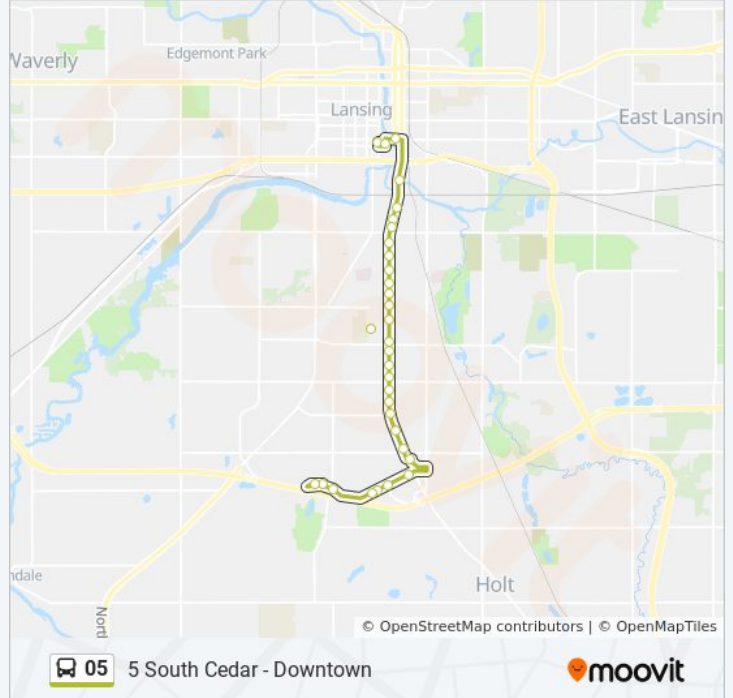

Direction: 5 Meijer S Penn

Stops: 8

Trip Duration: 5 min

Line Summary:

Direction: 5 South Cedar - Downtown

32 stops

[VIEW LINE SCHEDULE](#)

- Wbd Edgewood Past Washington
- Wbd Edgewood @ Edgewood Villas
- Ebd Edgewood Past Washington
- Ebd Edgewood Blvd Before Edgewood Circle
- Ebd Edgewood Before Celebration Dr
- Ebd Edgewood Past American
- Ebd Edgewood Before Amwood
- Meijer S Penn Bc West Side
- Nbd Cedar Past Miller Rd
- Nbd Cedar Past Kaynorth Rd
- Nbd Cedar Past Northrup St
- Nbd Cedar Before Armstrong Rd
- Nbd Cedar Before Jolly
- Nbd Cedar Past Jolly Rd
- Nbd Cedar Past Cedar Ct
- Nbd Cedar Past Samantha Ave
- Nbd Cedar Past Jessop Ave
- Sbd Stabler Past Rouse

05 bus Info

Direction: 5 South Cedar - Downtown

Stops: 32

Trip Duration: 40 min

Line Summary:

Nbd Cedar Past Hunter Blvd
 Nbd Cedar Past Holmes Rd
 Nbd Cedar Past Brookland Blvd
 Nbd Cedar Past Paris Ave
 Nbd Cedar Past Park Blvd
 Nbd Cedar Past Tisdale Ave
 Nbd Cedar Past Riley St
 Nbd Cedar Before Norman St
 Nbd Cedar Past Isbell St
 Nbd Cedar Past Baker St
 Nbd Cedar Past E Elm St
 Wbd Kalamazoo Past S Cedar St
 Sbd Cherry Past Kalamazoo
 Cata Trans Center

Direction: 5 South Cedar - Edgewood

33 stops

[VIEW LINE SCHEDULE](#)

Cata Trans Center
 Sbd Cedar Past Kalamazoo
 Sbd Cedar Past E Elm St
 Sbd Cedar Past Baker St
 Sbd Cedar Past Isbell St
 Sbd Cedar Past E Mt Hope Ave
 Sbd Cedar at Edison Ave
 Sbd Cedar Past E Greenlawn Ave
 Sbd Cedar Past Paris Ave
 Sbd Cedar St Before Crest St
 Sbd Cedar Past E Holmes Rd
 Sbd Cedar Before E Rouse St
 Sbd Stabler Past Rouse
 Sbd Cedar Past E Mason St
 Sbd Cedar Past E Cavanaugh Rd

05 bus Info

Direction: 5 South Cedar - Edgewood

Stops: 33

Trip Duration: 30 min

Line Summary:

Sbd Cedar Past E Potter Ave

Sbd Cedar Past E Syringa Dd

Sbd Cedar Past E Jolly Rd