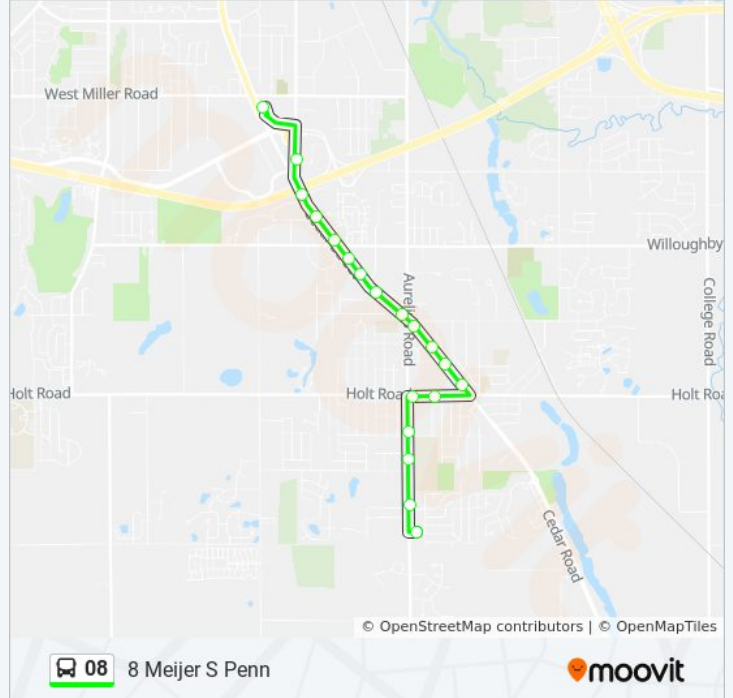

Direction: 8 Meijer S Penn

19 stops

[VIEW LINE SCHEDULE](#)

- Wbd Davlind Before Aurelius
- Nbd Aurelius Past Doncaster
- Nbd Aurelius Before Weswilmar Dr
- Nbd Aurelius Past Sycamore St
- Ebd Holt Rd Past Aurelius
- Ebd Holt Rd. Past Elm
- Nbd Cedar Past Veterans Dr
- Nbd Cedar Before Decamp Ave
- Nbd Cedar St at North St
- Nbd Cedar St Before Keller Rd
- Nbd Cedar Past Aurelius Rd
- Nbd Cedar St at Fay Ave
- Nbd Cedar Past Delhi Commerce Dr
- Nbd Cedar Before Willoughby
- Nbd Cedar Past Willoughby Rd
- Nbd Cedar Before Just A Mere
- Nbd Cedar Past Roth Dr
- Nbd Pennsylvania Past Pierpoint
- Meijer S Penn Bc West Side

08 bus Time Schedule

8 Meijer S Penn Route Timetable:

Sunday	5:37 PM - 6:07 PM
Monday	10:08 PM
Tuesday	10:08 PM
Wednesday	10:08 PM
Thursday	10:08 PM
Friday	10:08 PM
Saturday	9:37 PM - 10:07 PM

08 bus Info

Direction: 8 Meijer S Penn

Stops: 19

Trip Duration: 11 min

Line Summary:

Direction: 8 Pennsylvania - Capitol Loop - Downtown

57 stops

[VIEW LINE SCHEDULE](#)

- Wbd Davlind Before Aurelius
- Nbd Aurelius Past Doncaster
- Nbd Aurelius Before Weswilmar Dr
- Nbd Aurelius Past Sycamore St
- Ebd Holt Rd Past Aurelius
- Ebd Holt Rd. Past Elm
- Nbd Cedar Past Veterans Dr
- Nbd Cedar Before Decamp Ave
- Nbd Cedar St at North St
- Nbd Cedar St Before Keller Rd
- Nbd Cedar Past Aurelius Rd
- Nbd Cedar St at Fay Ave
- Nbd Cedar Past Delhi Commerce Dr
- Nbd Cedar Before Willoughby
- Nbd Cedar Past Willoughby Rd
- Nbd Cedar Before Just A Mere
- Nbd Cedar Past Roth Dr
- Nbd Pennsylvania Past Pierpoint

08 bus Info

Direction: 8 Pennsylvania - Capitol Loop - Downtown

Stops: 57

Trip Duration: 48 min

Line Summary:

Meijer S Penn Bc West Side

Nbd Pennsylvania Past Miller

Nbd Pennsylvania Past And. Jack.