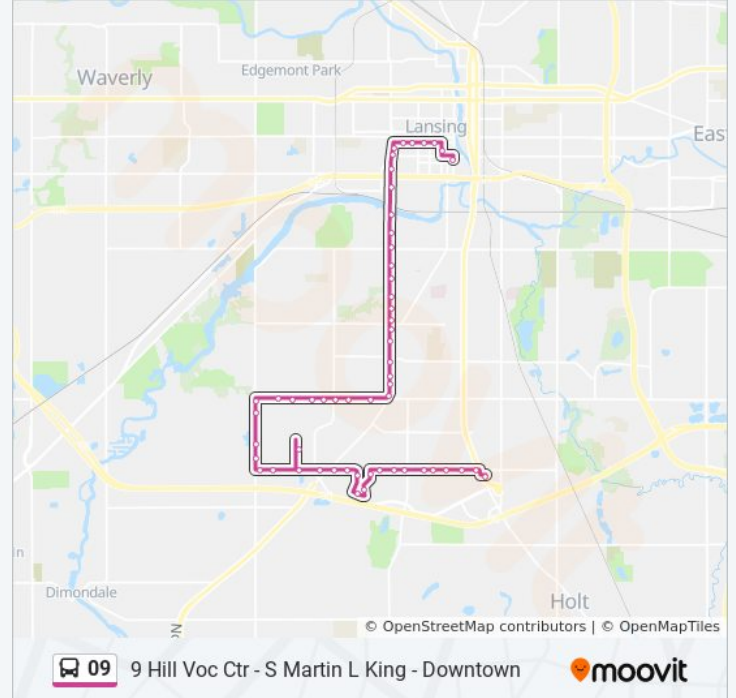

Nbd Mlk Past Southland Ave

Nbd Mlk Past Dunlap St

Nbd Mlk Past Rundle Ave

Nbd Mlk Past Gordon

Nbd Mlk Past Mt Hope Ave

Nbd Mlk Past Barnes

Nbd Mlk Before Moores River Dr

Nbd Mlk Past Olds Ave

Nbd Mlk Before W Hillsdale St

Nbd Mlk Past W Kalamazoo St

Nbd Mlk Past Washtenaw

Ebd Allegan Past Butler

Ebd Allegan St Before S Sycamore St

Ebd Allegan Past S Pine St

Ebd Allegan Before Townsend St

Sbd Capitol Past W Washtenaw St

Cata Trans Center

Direction: 9 S Martin L King - Downtown

54 stops

[VIEW LINE SCHEDULE](#)

Meijer S Penn Bc West Side

Wbd Miller Past Cedar St

Wbd Miller Past Curry Lane

Wbd Miller Past Coulson Ct

Wbd Miller Past Ellendale Dr

Wbd Miller Past Hilliard Rd

Wbd Miller Past Washington

Wbd Miller Before Daft St

Wbd Miller Past Winterset Dr

Sbd Haag Past Miller

Sbd Haag Road Before Georgetown

Wbd Georgetown Past Haag