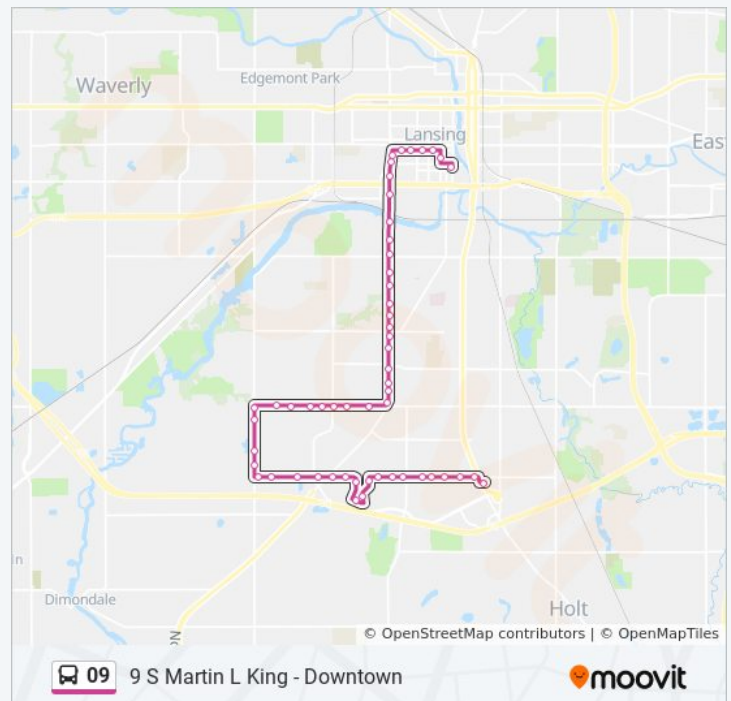

Nbd Balfour Before Miller

Wbd Miller Past Woodgate

Wbd Miller Before Grovenberg Rd

Wbd Miller Before Picardy St

Wbd Miller Before Wise

Wbd Miller Past Coachlight

Wbd Miller Before Waverly

Nbd Waverly Past Bridgeport

Sunday	8:15 AM - 5:15 PM
Monday	9:25 PM - 9:55 PM
Tuesday	9:25 PM - 9:55 PM
Wednesday	9:25 PM - 9:55 PM
Thursday	9:25 PM - 9:55 PM
Friday	9:25 PM - 9:55 PM
Saturday	7:45 AM - 9:15 PM

09 bus Info

Direction: 9 S Martin L King - Downtown

Stops: 54

Trip Duration: 42 min

Line Summary:

Ebd Jolly Past Sidney St
 Ebd Jolly Past Pleasant Grove Rd
 Ebd Jolly Past Hughes Rd
 Ebd Jolly at Tressa Dr
 Nbd Milk Past Jolly Rd
 Nbd Milk Before Vincent Ct
 Nbd Milk Past Vincent Ct
 Nbd Milk Past Pierce Rd
 Nbd Milk Past Le Grand Dr
 Nbd Milk Before Holmes Rd
 Nbd Milk Past Holmes Rd
 Nbd Milk Past Southland Ave
 Nbd Milk Past Dunlap St
 Nbd Milk Past Rundle Ave
 Nbd Milk Past Gordon
 Nbd Milk Past Mt Hope Ave
 Nbd Milk Past Barnes
 Nbd Milk Before Moores River Dr
 Nbd Milk Past Olds Ave
 Nbd Milk Before W Hillsdale St
 Nbd Milk Past W Kalamazoo St
 Nbd Milk Past Washtenaw
 Ebd Allegan Past Butler
 Ebd Allegan St Before S Sycamore St
 Ebd Allegan Past S Pine St
 Ebd Allegan Before Townsend St
 Sbd Capitol Past W Washtenaw St
 Cata Trans Center

Sbd Mlk Before Dunlap St

Sbd Mlk at Southland Ave

Sbd Mlk Past Holmes Rd

Sbd Mlk Past Warwick Dr

Sbd Mlk Past Hillcrest St

Sbd Mlk Past Mary Ave

Sbd Mlk Past Reo Rd

Sbd Mlk Past Briarfield Dr