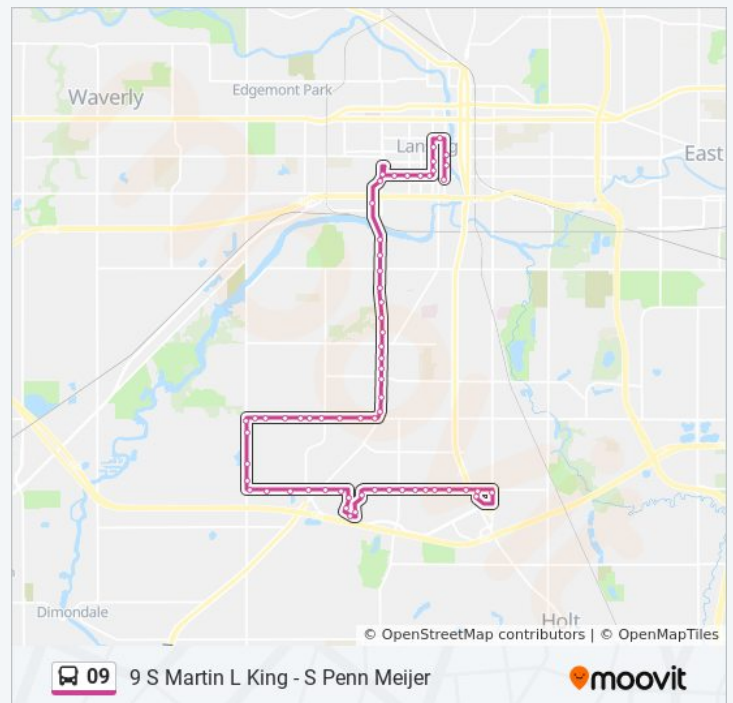

Sbd Mik Past Mary Ave

Sbd Mik Past Reo Rd

Sbd Mik Past Briarfield Dr

Wbd Jolly Past Mik Blvd

Wbd Jolly Past Tressa Dr

Wbd Jolly Before Hughes Rd

Wbd Jolly Before Richmond St

Wbd Jolly Past Sidney St

Wbd Jolly Past Ingham St

Monday	9:10 PM - 10:15 PM
Tuesday	9:10 PM - 10:15 PM
Wednesday	9:10 PM - 10:15 PM
Thursday	9:10 PM - 10:15 PM
Friday	9:10 PM - 10:15 PM
Saturday	8:30 AM - 10:00 PM

09 bus Info

Direction: 9 S Martin L King - S Penn Meijer

Stops: 62

Trip Duration: 40 min

Line Summary:

Wbd Jolly Past Wainwright Ave

Wbd Jolly Past Conners Ave

Wbd Jolly Before Waverly Road

Sbd Waverly Past Jolly Rd

Sbd Waverly Past Hartford Rd

Sbd Waverly Before Old Farm Ln

Sbd Waverly Past Bridgeport

Ebd Miller Past Waverly

Ebd Miller Past Coachlight

Ebd Miller Past Wise Rd

Ebd Miller Past Pleasant Grove Rd

Ebd Miller Past Grovenberg Rd

Ebd Miller Past Woodgate Dr