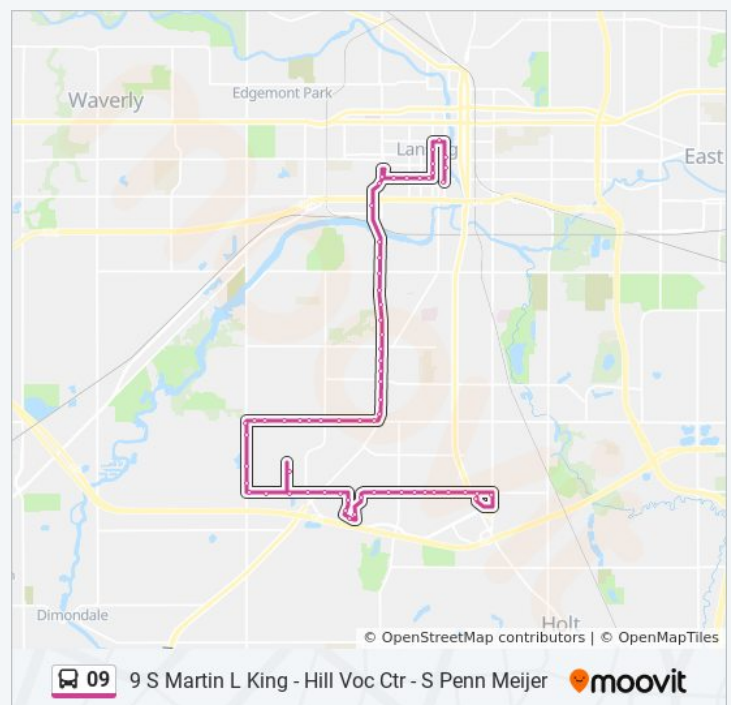

Nbd Grand Ave Before E Allegan St
Nbd Grand Ave Past E Michigan Ave
Wbd Shiawassee St at Washington Ave
Sbd Capitol Past W Ionia St
Sbd Capitol Before W Allegan St
Sbd Capitol Past W Washtenaw St
Wbd Kalamazoo Before Townsend St
Wbd Kalamazoo Past S Walnut St
Wbd Kalamazoo Past S Pine St
Wbd Kalamazoo Before S Butler Blvd

Sbd Mlk Before Kalamazoo

Sbd Mlk Past Kalamazoo St

Sbd Mlk Before William St

Sbd Mlk Past Pulaski St

Sbd Mlk Past Barnes

S Mlk Past Mt Hope Ave

Sbd Mlk Past Gordon Ave

Sbd Mlk Past Rundle Ave

Sbd Mlk Before Dunlap St

Sbd Mlk at Southland Ave

Sbd Mlk Past Holmes Rd

Sbd Mlk Past Warwick Dr

Sbd Mlk Past Hillcrest St

Sbd Mlk Past Mary Ave

Sbd Mlk Past Reo Rd

Sbd Mlk Past Briarfield Dr

Wbd Jolly Past Mlk Blvd

Wbd Jolly Past Tressa Dr

Wbd Jolly Before Hughes Rd

Wbd Jolly Before Richmond St

Wbd Jolly Past Sidney St

Wbd Jolly Past Ingham St

Wbd Jolly Past Wainwright Ave

Tuesday	6:40 AM - 8:40 PM
Wednesday	6:40 AM - 8:40 PM
Thursday	6:40 AM - 8:40 PM
Friday	6:40 AM - 8:40 PM
Saturday	Not Operational

09 bus Info

Direction: 9 S Martin L King - Hill Voc Ctr - S Penn Meijer

Stops: 63

Trip Duration: 40 min

Line Summary: