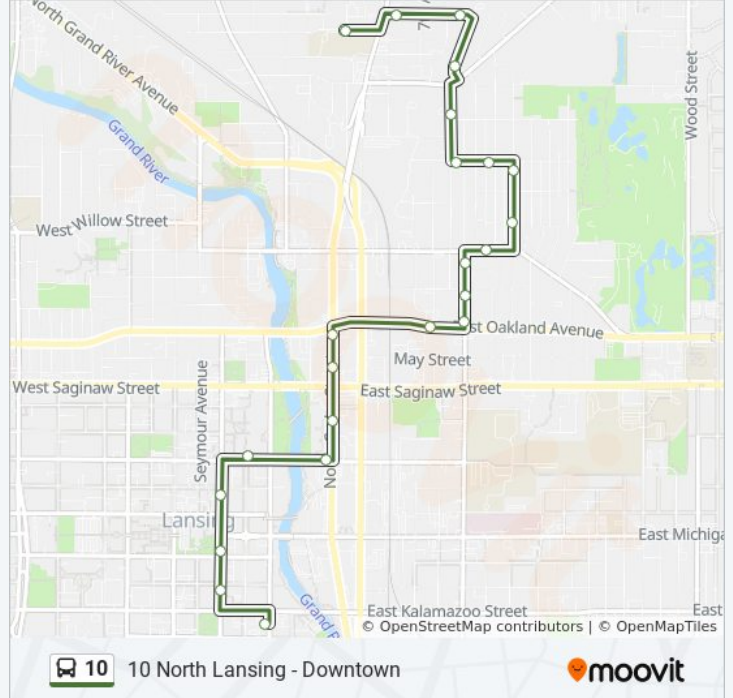

10 North Lansing - Downtown

[View In Website Mode](#)

The 10 bus line (10 North Lansing - Downtown) has 2 routes. For regular weekdays, their operation hours are:
 (1) 10 North Lansing - Downtown: 6:20 AM - 10:35 PM
 (2) 10 North Lansing - Turner: 6:00 AM - 10:15 PM
 Use the Moovit App to find the closest 10 bus station near you and find out when is the next 10 bus arriving.

Direction: 10 North Lansing - Downtown

23 stops

[VIEW LINE SCHEDULE](#)

- Ebd Thomas at Hall St
- Ebd Gier Past East St
- Ebs Gier Past Eighth Ave
- Sbd High Past Gier St
- Sbd High Past Lake Lansing
- Ebd North Past High St
- Ebd North Before Massachussetts
- Sbd Vermont Past North St
- Sbd Vermont Ave Before Taft St
- Wbd Grand River Past Massachussetts
- Sbd Pennsylvania Past Grand River
- Sbd Pennsylvania Past Porter St
- Sbd Pennsylvania Before Oakland
- Wbd Oakland Past Ballard St
- Sbd Cedar Past Oakland Ave
- Sbd Cedar Before E Saginaw St
- Sbd Cedar at Riverfront Apts
- Wbd Shiawassee Past Cedar
- Wbd Shiawassee St at Washington Ave
- Sbd Capitol Past W Ionia St
- Sbd Capitol Before W Allegan St
- Sbd Capitol Past W Washtenaw St

10 bus Info

Direction: 10 North Lansing - Downtown

Stops: 23

Trip Duration: 25 min

Line Summary:

Direction: 10 North Lansing - Turner

34 stops

[VIEW LINE SCHEDULE](#)

10 bus Info

Direction: 10 North Lansing - Turner

Stops: 34

Trip Duration: 20 min

Line Summary:

Nbd N East Past Lake Lansing

Nbd N East Past Banghart

Nbd N East Past Bates