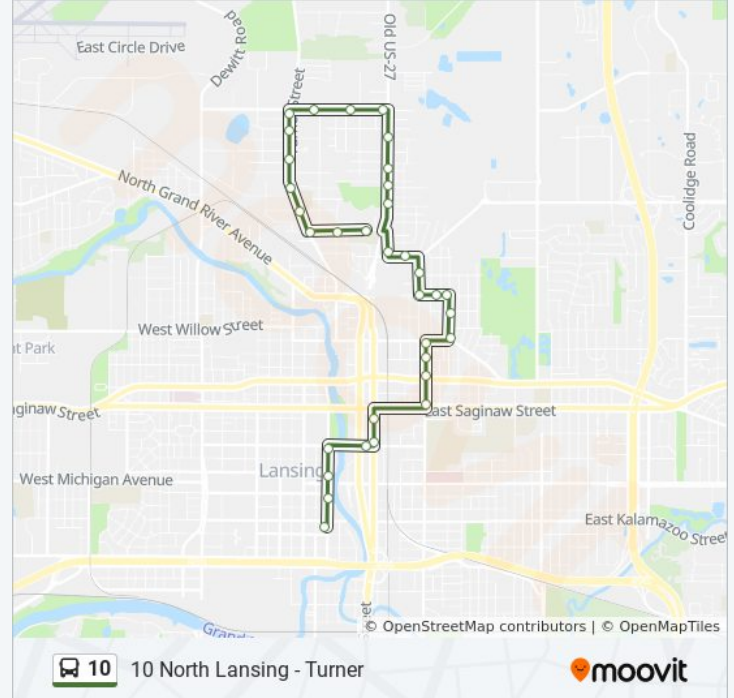

10 bus Info

Direction: 10 North Lansing - Downtown

Stops: 23

Trip Duration: 25 min

Line Summary:

Direction: 10 North Lansing - Turner

34 stops

[VIEW LINE SCHEDULE](#)

10 bus Info

Direction: 10 North Lansing - Turner

Stops: 34

Trip Duration: 20 min

Line Summary:

Nbd N East Past Lake Lansing

Nbd N East Past Banghart

Nbd N East Past Bates

Nbd N East Past Howe

Nbd N East Past Orchard Glen

Wbd Sheridan Past N East

Wbd Sheridan Past Cedar St

Wbd Sheridan Past Creston Ave

Sbd Turner Past Sheridan Rd

Sbd Turner Past Frederick St

Sbd Turner Before Paulson St

Sbd Turner Before Filley

Sbd Turner Past Randolph St

Ebd Thomas Past Turner St

Ebd Thomas Past Gary Ave

Ebd Thomas at Hall St

10 bus time schedules and route maps are available in an offline PDF at moovitapp.com. Use the [Moovit App](#) to see live bus times, train schedule or subway schedule, and step-by-step directions for all public transit in Lansing.