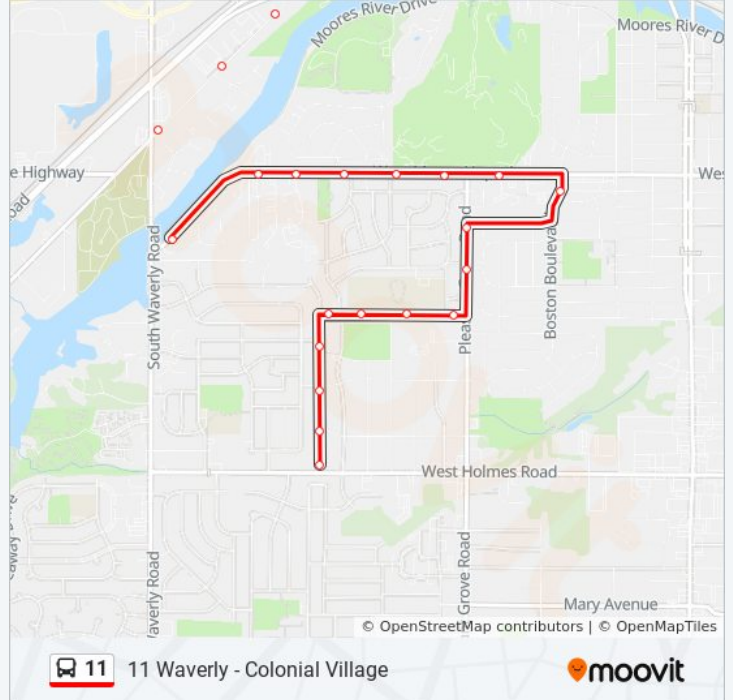

**11 bus Info**

**Direction:** 11 Waverly - Colonial Village

**Stops:** 42

**Trip Duration:** 25 min

**Line Summary:**

Wbd Old Lansing @ Ymca

Wbd Old Lansing Before Waverly

Ebd Moores River Past Waverly Rd

Ebd Mt Hope After Medbury Ave

Ebd Mt Hope @ Grand Haven Apts

Ebd W Mt Hope Past Bedford Dr

Ebd Mt Hope Past Edwin Pl

Ebd Mt Hope Before Pleasant Grove

Ebd Mt Hope Past Pleasant Grove

Sbd Boston Blvd Past Mount Hope

Sbd Pleasant Grove Past Cooper

Sbd Pleasant Grove Past Colonial

Wbd Victor Past Pleasant Grove Rd

Wbd Victor Before Viking St

Wbd Victor Before Bedford

Wbd Victor Before Deerfield Ave

Sbd Deerfield Past Brisbane Dr

Sbd Deerfield Past Dunlap St

Sbd Deerfield Past Herrick

Sbd Deerfield Before Holmes Rd