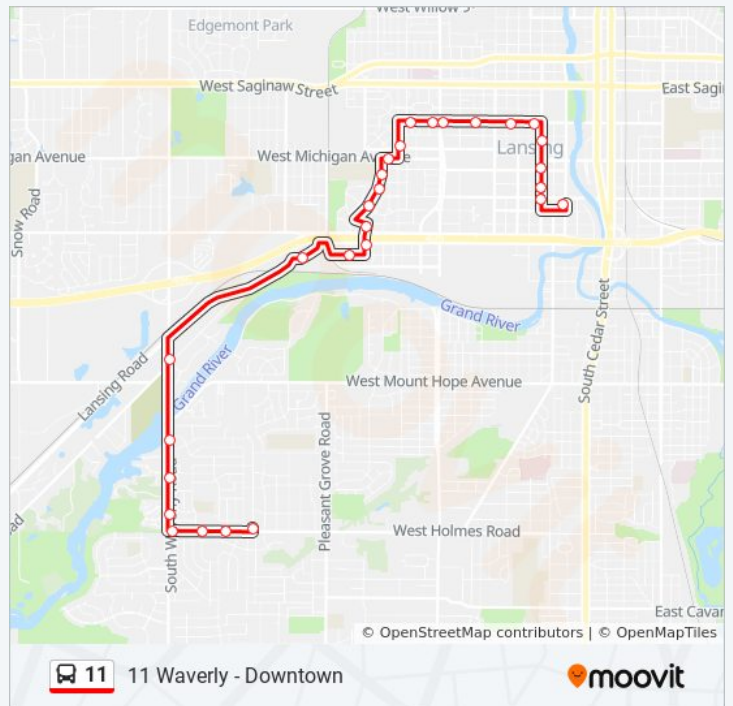

**11 bus Info**

**Direction:** 11 Waverly - Colonial Village

**Stops:** 42

**Trip Duration:** 25 min

**Line Summary:**

Wbd Old Lansing @ Ymca

Wbd Old Lansing Before Waverly

Ebd Moores River Past Waverly Rd

### Direction: 11 Waverly - Downtown

28 stops

[VIEW LINE SCHEDULE](#)

Sbd Deerfield Before Holmes Rd

Wbd Holmes Past Lawdor

Wbd Holmes at Berwick

Wbd Holmes Before Waverly

Nbd Waverly at Hunters Ridge Dr

### 11 bus Info

**Direction:** 11 Waverly - Downtown

**Stops:** 28

**Trip Duration: 27 min**  
**Line Summary:**

Ebd William Past Buffalo

Nbd Everett Before Malcolm X

Nbd Everett Past W St Joseph St

Nbd Mcpherson Past Lenawee St

Ebd Shiawassee Past Chestnut

Ebd Shiawassee Past Seymour

Sbd Capitol Past W Ionia St

Sbd Capitol Before W Allegan St

Sbd Capitol Past W Washtenaw St

Sbd Capitol Past Kalamazoo St

Cata Trans Center

11 bus time schedules and route maps are available in an offline PDF at [moovitapp.com](https://moovitapp.com). Use the [Moovit App](#) to see live bus times, train schedule or subway schedule, and step-by-step directions for all public transit in Lansing.