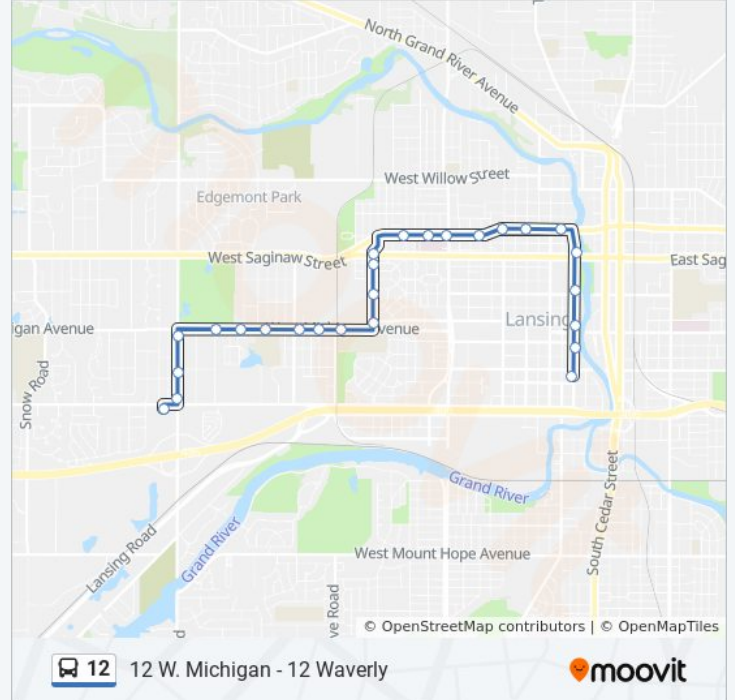

12 bus Info

Direction: 12 W Michigan - 12 Downtown

Stops: 31

Trip Duration: 30 min

Line Summary:

Ebd Saginaw Past Mlk

Ebd Saginaw Before Wisconsin Ave

Ebd Saginaw Past Pine

Direction: 12 W. Michigan - 12 Waverly

26 stops

[VIEW LINE SCHEDULE](#)

Cata Trans Center
 Nbd Grand Ave Before E Allegan St
 Nbd Grand Ave Past E Michigan Ave
 Nbd Grand Past Shiawassee St
 Nbd Grand Past Saginaw St
 Wbd Oakland Past Washington Av
 Wbd Oakland Past Walnut St
 Wbd Oakland Past Pine St
 Wbd Oakland Past Wisconsin Ave
 Wbd Oakland Past Mlk Blvd
 Wbd Oakland Past Holten St
 Wbd Oakland Past Jenison Ave
 Sbd Cleo Before Saginaw
 Sbd Verlinden Past Genesee Dr
 Sbd Verlinden Past Shiawassee St
 Sbd Verlinden Before Michigan Ave

12 bus Time Schedule

12 W. Michigan - 12 Waverly Route Timetable:

Sunday	9:00 AM - 6:00 PM
Monday	6:00 AM
Tuesday	6:00 AM
Wednesday	6:00 AM
Thursday	6:00 AM
Friday	6:00 AM
Saturday	8:30 AM - 10:00 PM

12 bus Info

Direction: 12 W. Michigan - 12 Waverly

Stops: 26

Trip Duration: 20 min

Line Summary:

- Wbd Michigan Before Clare St
- Wbd Michigan Past Haze St
- Wbd Michigan Past Alger St
- Wbd Michigan Past Brynford Ave
- Wbd Michigan Past Bon Air Rd
- Wbd Michigan at Stoner Rd
- Sbd Waverly Past Michigan Ave
- Sbd Waverly Before Blanche Ave
- Sbd Waverly Before St Joseph St
- Ebd St Joseph Before Waverly (Store)