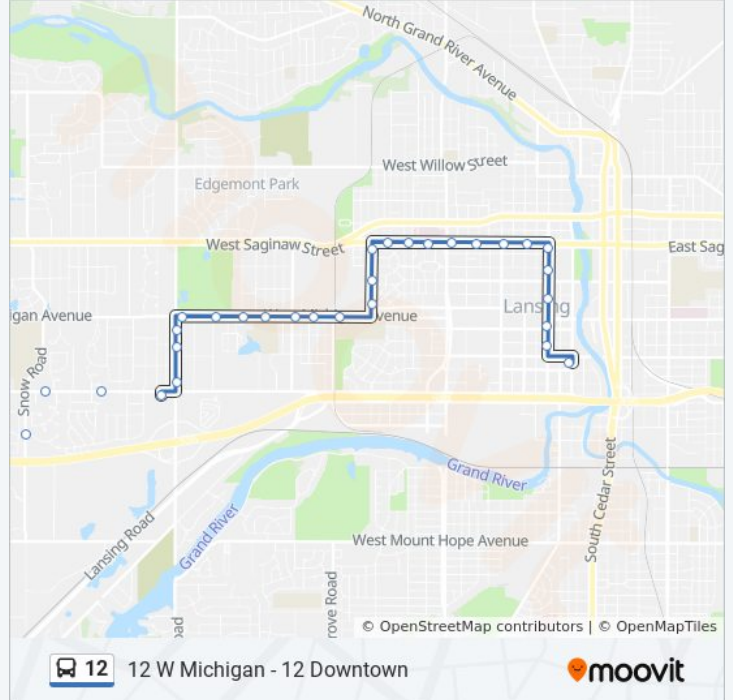

Use the Moovit App to find the closest 12 bus station near you and find out when is the next 12 bus arriving.

Direction: 12 W Michigan - 12 Downtown

31 stops

[VIEW LINE SCHEDULE](#)

- Lccwest
- Nbd Snow And Aspen
- Ebd St Joseph Past Snow
- Ebd St Joseph Past Chesley
- Ebd St Joseph Before Waverly (Store)
- Nbd Waverly Past St Joseph St
- Nbd Waverly Past Kalamazoo St
- Nbd Waverly Before W Michigan Ave
- Ebd Michigan Past Waverly Rd
- Ebd Michigan Past Stoner Rd
- Ebd Michigan Past Bon Air Rd
- Ebd Michigan at Brynford Ave
- Ebd Michigan Past Rosemary Ave
- Ebd Michigan Past Hathaway St
- Ebd Michigan Past Clare St
- Nbd Verlinden Past Inverness Av
- Nbd Verlinden Past Shiawassee St
- Nbd Verlinden Past Genesee Dr
- Ebd Saginaw Past Cawood St
- Ebd Saginaw Before Westmoreland
- Ebd Saginaw Past Bartlett St

12 bus Info

Direction: 12 W Michigan - 12 Downtown

Stops: 31

Trip Duration: 30 min

Line Summary:

Ebd Saginaw Past Mlk

Ebd Saginaw Before Wisconsin Ave

Ebd Saginaw Past Pine

Ebd Saginaw Past Walnut

Sbd Capitol Past Saginaw St

Sbd Capitol Past Genessee St

Sbd Capitol Past W Ionia St

Sbd Capitol Before W Allegan St

Sbd Capitol Past W Washtenaw St

Cata Trans Center

Direction: 12 W Michigan - 12 Lcc West

31 stops

[VIEW LINE SCHEDULE](#)

Cata Trans Center

Nbd Grand Ave Before E Allegan St

Nbd Grand Ave Past E Michigan Ave

Nbd Grand Past Shiawassee St

Nbd Grand Past Saginaw St

Wbd Oakland Past Washington Av