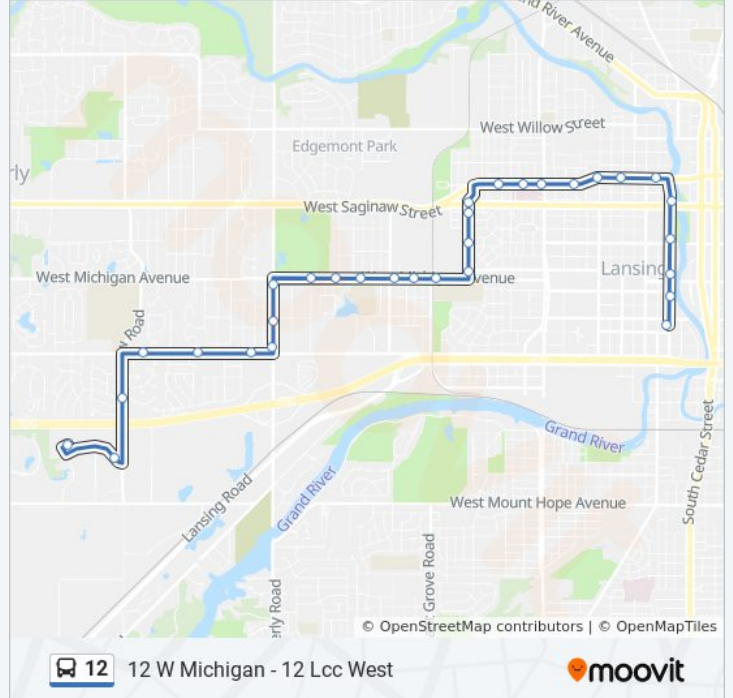

12 bus Info

Direction: 12 W Michigan - 12 Downtown

Stops: 31

Trip Duration: 30 min

Line Summary:

Ebd Saginaw Past Mlk

Ebd Saginaw Before Wisconsin Ave

Ebd Saginaw Past Pine

Sbd Verlinden Past Shiawassee St

Sbd Verlinden Before Michigan Ave

Wbd Michigan Before Clare St

Wbd Michigan Past Haze St

12 bus Time Schedule

12 W Michigan - 12 Lcc West Route Timetable:

Sunday	Not Operational
Monday	6:40 AM - 10:15 PM
Tuesday	6:40 AM - 10:15 PM
Wednesday	6:40 AM - 10:15 PM
Thursday	6:40 AM - 10:15 PM
Friday	6:40 AM - 10:15 PM
Saturday	Not Operational

12 bus Info

Direction: 12 W Michigan - 12 Lcc West

Stops: 31

Trip Duration: 25 min

Line Summary:

Wbd Michigan Past Alger St
 Wbd Michigan Past Brynford Ave
 Wbd Michigan Past Bon Air Rd
 Wbd Michigan at Stoner Rd
 Sbd Waverly Past Michigan Ave
 Sbd Waverly Before Blanche Ave
 Sbd Waverly Before St Joseph St
 Wbd St Joseph Past Waverly
 Wbd St Joseph Before Chesley
 Wbd St. Joe Before Snow
 Sbd Snow Rd And Aspen
 Wbd Cornerstone Past Snow
 Lccwest

Direction: 12 W. Michigan - 12 Waverly

26 stops

[VIEW LINE SCHEDULE](#)

Cata Trans Center
 Nbd Grand Ave Before E Allegan St
 Nbd Grand Ave Past E Michigan Ave
 Nbd Grand Past Shiawassee St
 Nbd Grand Past Saginaw St
 Wbd Oakland Past Washington Av
 Wbd Oakland Past Walnut St
 Wbd Oakland Past Pine St
 Wbd Oakland Past Wisconsin Ave
 Wbd Oakland Past Mlk Blvd
 Wbd Oakland Past Holten St
 Wbd Oakland Past Jenison Ave
 Sbd Cleo Before Saginaw
 Sbd Verlinden Past Genesee Dr
 Sbd Verlinden Past Shiawassee St
 Sbd Verlinden Before Michigan Ave