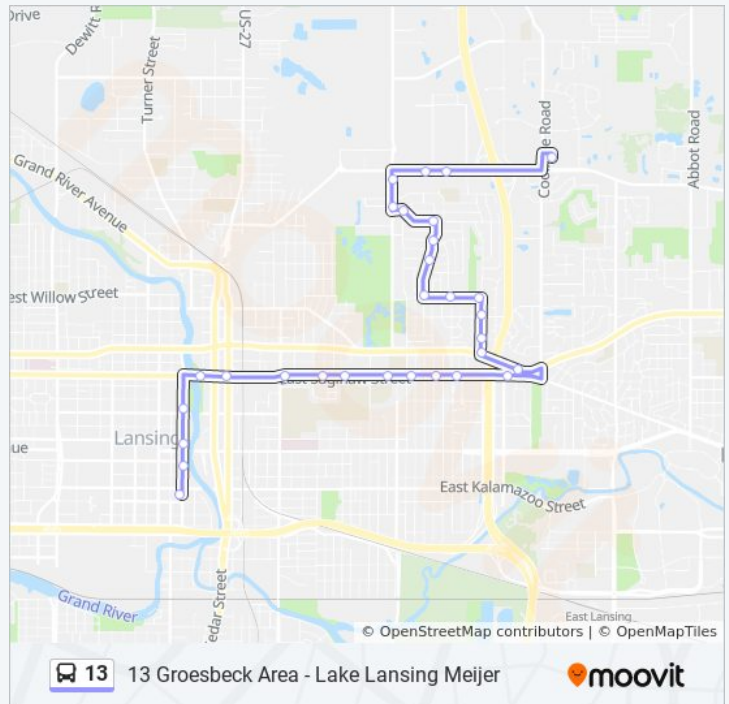

**Direction: 13 Groesbeck Area - Lake Lansing
 Meijer**

30 stops

[VIEW LINE SCHEDULE](#)

Cata Trans Center
 Nbd Grand Ave Before E Allegan St
 Nbd Grand Ave Past E Michigan Ave
 Nbd Grand Past Shiawassee St
 Ebd Saginaw Before Cedar
 Ebd Saginaw Before Larch Street

13 bus Time Schedule

13 Groesbeck Area - Lake Lansing Meijer Route
 Timetable:

Sunday	Not Operational
Monday	6:40 AM - 6:15 PM
Tuesday	6:40 AM - 6:15 PM
Wednesday	6:40 AM - 6:15 PM
Thursday	6:40 AM - 6:15 PM
Friday	6:40 AM - 6:15 PM
Saturday	Not Operational

Ebd Saginaw Past Pennsylvania
 Ebd Saginaw Before Clark St
 Ebd Saginaw Past Maryland Ave
 Ebd Saginaw Before Clemens Ave
 Ebd Saginaw Before Magnolia Ave
 Ebd Saginaw Past N Foster Ave
 Ebd Saginaw Past Kipling Blvd
 Ebd Saginaw Past Clippert
 Wbd Grand River Before Clippert
 Nbd Chester Past E Grand River Ave
 Nbd Chester Past Covington Ct
 Nbd Chester Past Woodruff Ave
 Wbd Hopkins Past Chester Rd
 Wbd Hopkins Past Downer St
 Nbd Hayford Past Hopkins Ave
 Nbd Hayford Past Ridgeline Dr
 Nbd Hayford Past Groesbeck Ave
 Wbd Tulane Past Hayford Ave
 Wbd Tulane Before Northampton Way
 Nbd Wood Past Northampton Way
 Nbd Wood Before Lake Lansing Rd
 Ebd Lake Lansing Before Center
 Ebd Lake Lansing Before Preyde
 Meijer Lake Lansing Boarding Center (East Side)

13 bus Info

Direction: 13 Groesbeck Area - Lake Lansing Meijer

Stops: 30

Trip Duration: 25 min

Line Summary:

13 bus time schedules and route maps are available in an offline PDF at moovitapp.com. Use the [Moovit App](#) to see live bus times, train schedule or subway schedule, and step-by-step directions for all public transit in Lansing.