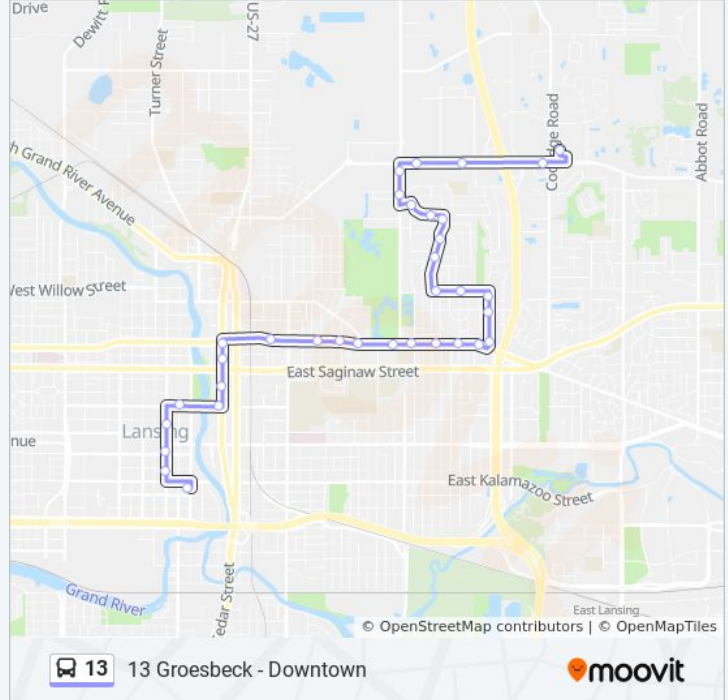

13 bus Info

Direction: 13 Groesbeck - Downtown

Stops: 34

Trip Duration: 25 min

Line Summary:

Wbd Oakland Past June St
 Wbd Oakland Past Mahlon St
 Wbd Oakland Past Cleveland St
 Wbd Oakland Past Ballard St
 Sbd Cedar Past Oakland Ave
 Sbd Cedar Before E Saginaw St
 Sbd Cedar at Riverfront Apts
 Wbd Shiawassee Past Cedar
 Wbd Shiawassee St at Washington Ave
 Sbd Capitol Past W Ionia St
 Sbd Capitol Before W Allegan St
 Sbd Capitol Past W Washtenaw St
 Cata Trans Center

Direction: 13 Groesbeck -- Capitol Loop - Downtown

38 stops

[VIEW LINE SCHEDULE](#)

Meijer Lake Lansing Boarding Center (East Side)
 Wbd Lake Lansing Past Coolidge Rd
 Wbd Lake Lansing Past Preyde
 Wbd Lake Lansing Before Wood
 Sbd Wood Past Lake Lansing Rd
 Sbd Wood Past Barritt St
 Ebd Tulane Past Northampton Way
 Ebd Tulane Before Hayford Ave
 Sbd Hayford After Tulane Dr
 Sbd Hayford Past Groesbeck Ave
 Sbd Hayford Past Ridgeline Dr
 Ebd Hopkins Past Hayford
 Ebd Hopkins Past Downer Ave
 Sbd Chester Past Hopkins Ave
 Sbd Chester Past Woodruff Ave

13 bus Info

Direction: 13 Groesbeck -- Capitol Loop - Downtown

Stops: 38

Trip Duration: 30 min

Line Summary:

Sbd Chester Before Grand River
 Wbd Grand River Before Merrill St
 Wbd Grand River Past Downer Ave
 Wbd Grand River Past Foster Av
 Wbd Grand River Past Fairview
 Wbd Grand River Past Wood St
 Wbd Oakland Past June St
 Wbd Oakland Past Mahlon St
 Wbd Oakland Past Cleveland St
 Wbd Oakland Past Ballard St
 Sbd Cedar Past Oakland Ave
 Sbd Cedar Before E Saginaw St
 Sbd Cedar at Riverfront Apts
 Wbd Shiawassee Past Cedar
 Wbd Shiawassee St at Washington Ave
 Sbd Capitol Past W Ionia St
 Wbd Ottawa Past N Capitol Ave
 Wbd Ottawa St Before Chestnut St
 Sbd Pine St Past Ottawa
 Ebd Allegan Past S Pine St
 Ebd Allegan Before Townsend St
 Sbd Capitol Past W Washtenaw St
 Cata Trans Center