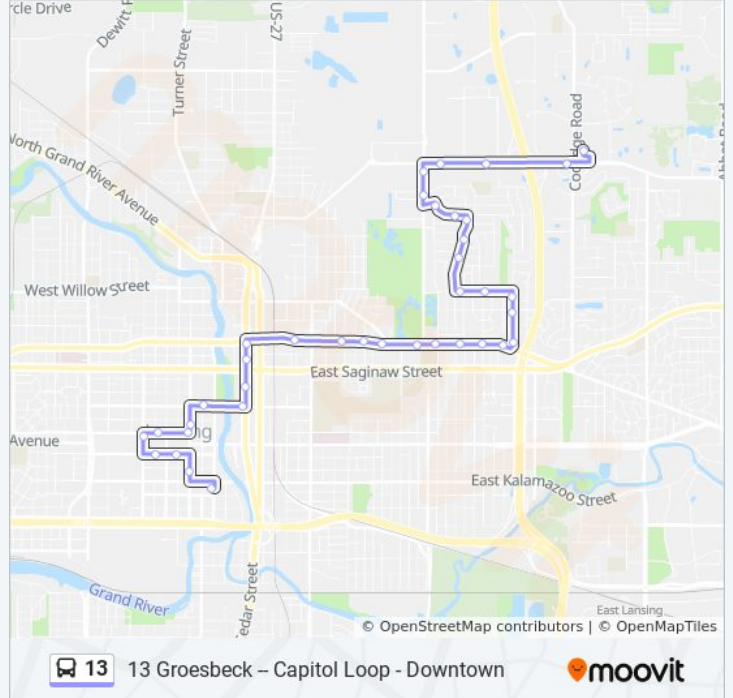

Direction: 13 Groesbeck -- Capitol Loop - Downtown

38 stops

[VIEW LINE SCHEDULE](#)

Meijer Lake Lansing Boarding Center (East Side)
 Wbd Lake Lansing Past Coolidge Rd
 Wbd Lake Lansing Past Preyde
 Wbd Lake Lansing Before Wood
 Sbd Wood Past Lake Lansing Rd
 Sbd Wood Past Barritt St
 Ebd Tulane Past Northampton Way
 Ebd Tulane Before Hayford Ave
 Sbd Hayford After Tulane Dr
 Sbd Hayford Past Groesbeck Ave
 Sbd Hayford Past Ridgeline Dr
 Ebd Hopkins Past Hayford
 Ebd Hopkins Past Downer Ave
 Sbd Chester Past Hopkins Ave
 Sbd Chester Past Woodruff Ave

13 bus Info

Direction: 13 Groesbeck -- Capitol Loop - Downtown

Stops: 38

Trip Duration: 30 min

Line Summary:

Sbd Chester Before Grand River
 Wbd Grand River Before Merrill St
 Wbd Grand River Past Downer Ave
 Wbd Grand River Past Foster Av
 Wbd Grand River Past Fairview
 Wbd Grand River Past Wood St
 Wbd Oakland Past June St
 Wbd Oakland Past Mahlon St
 Wbd Oakland Past Cleveland St
 Wbd Oakland Past Ballard St
 Sbd Cedar Past Oakland Ave
 Sbd Cedar Before E Saginaw St
 Sbd Cedar at Riverfront Apts
 Wbd Shiawassee Past Cedar
 Wbd Shiawassee St at Washington Ave
 Sbd Capitol Past W Ionia St
 Wbd Ottawa Past N Capitol Ave
 Wbd Ottawa St Before Chestnut St
 Sbd Pine St Past Ottawa
 Ebd Allegan Past S Pine St
 Ebd Allegan Before Townsend St
 Sbd Capitol Past W Washtenaw St
 Cata Trans Center

**Direction: 13 Groesbeck Area - Lake Lansing
 Meijer**

30 stops

[VIEW LINE SCHEDULE](#)

Cata Trans Center
 Nbd Grand Ave Before E Allegan St
 Nbd Grand Ave Past E Michigan Ave
 Nbd Grand Past Shiawassee St
 Ebd Saginaw Before Cedar
 Ebd Saginaw Before Larch Street