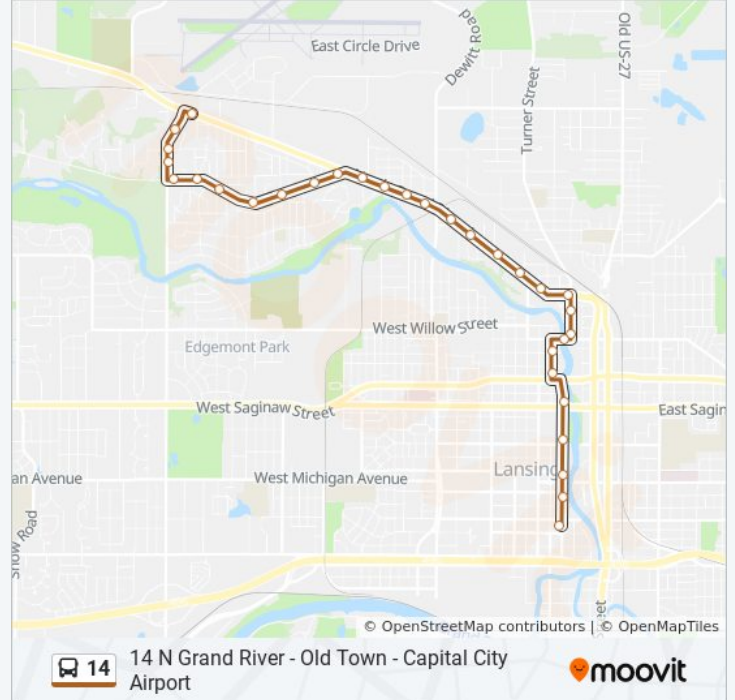

Direction: 14 N Grand River - Old Town - Capital City Airport

31 stops

[VIEW LINE SCHEDULE](#)

- Cata Trans Center
- Nbd Grand Ave Before E Allegan St
- Nbd Grand Ave Past E Michigan Ave
- Nbd Grand Past Shiawassee St
- Nbd Grand Past Saginaw St
- Nbd Washington Past Oakland Av
- Nbd Washington Past Maple St
- Ebd Grand River Before Turner
- Nbd Turner Past Grand River Ave
- Nbd Turner Before Beaver St
- Wbd North Past Turner
- Wbd North Before Capitol Ave
- Wbd Grand River Past Seager St
- Wbd Grand River Before Spikes Ln
- Wbd Grand Riv Past Gr. Riv. Access
- Wbd Grand River Before Milk Access
- Wbd Grand River Before Hollywood St
- Wbd Grand River Past Cynwood St
- Wbd Grand River Past Tecumseh Av
- Wbd Grand River Past Westwood Av

14 bus Info

Direction: 14 N Grand River - Old Town - Capital City Airport

Stops: 31

Trip Duration: 15 min

Line Summary:

Wbd Delta River Past N Grand Riv.

Wbd Delta River Past Benton Blvd

Wbd Delta River Before Leon Ave

Wbd Delta Riverpast Northwest Ave

Wbd Delta River at Newport Dr

Wbd Delta River Past Amherst Dr

Wbd Delta River Before Waverly Rd

Nbd Waverly Past Delta River Dr

Nbd Waverly Past Wilson Ave

Nbd Waverly Past Franette Rd

Ebd Grand River Past Waverly

Direction: 14 N Grand River - Old Town - Downtown

34 stops

[VIEW LINE SCHEDULE](#)

Ebd Grand River Past Waverly

Ebd Grand River Before Sheffer Av

Ebd Grand River Past Young Ave

Ebd Grand River at Andrea