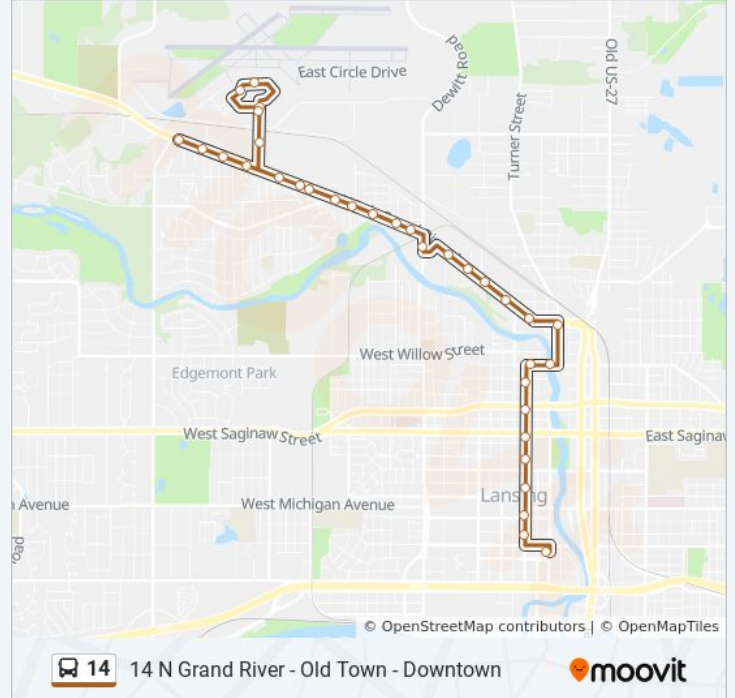

Ebd Grand River Past Waverly

Direction: 14 N Grand River - Old Town - Downtown

34 stops

[VIEW LINE SCHEDULE](#)

Ebd Grand River Past Waverly

Ebd Grand River Before Sheffer Av

Ebd Grand River Past Young Ave

Ebd Grand River at Andrea

14 bus Info

Direction: 14 N Grand River - Old Town - Downtown

Stops: 34

Trip Duration: 30 min

Line Summary:

Peckham Riverside

Ebd Grand River Past Coolidge St

Ebd Grand River Past Culver St

Ebd Grand River Past Sadie Ct

Ebd Grand River Before Seager St

Ebd North Before Washington Ave

Sbd Turner Past North

Wbd Grand River Past Turner

Wbd Grand River Past Washington

Sbd Capitol Before Kilborn St

Sbd Capitol Past W Oakland Ave

Sbd Capitol Past Saginaw St

Sbd Capitol Past Genessee St

Sbd Capitol Past W Ionia St

Sbd Capitol Before W Allegan St

Sbd Capitol Past W Washtenaw St

Cata Trans Center

14 bus time schedules and route maps are available in an offline PDF at moovitapp.com. Use the [Moovit App](#) to see live bus times, train schedule or subway schedule, and step-by-step directions for all public transit in Lansing.