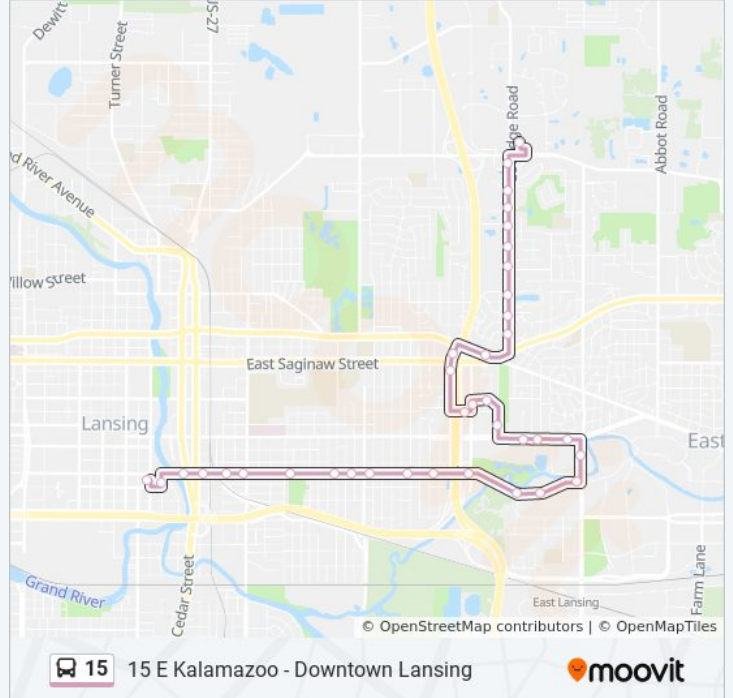

Use the Moovit App to find the closest 15 bus station near you and find out when is the next 15 bus arriving.

Direction: 15 E Kalamazoo - Downtown Lansing

37 stops

[VIEW LINE SCHEDULE](#)

Meijer Lake Lansing Boarding Center (East Side)

Sbd Morgan Before Michigan

Ebd Michigan Ave Past Friendship Cl

Ebd Michigan Past Highland Ave

Ebd Michigan Past Brody Rd W

Brody Complex

15 bus Time Schedule

15 E Kalamazoo - Downtown Lansing Route

Timetable:

Sunday	Not Operational
Monday	7:10 AM - 6:45 PM
Tuesday	7:10 AM - 6:45 PM
Wednesday	7:10 AM - 6:45 PM
Thursday	7:10 AM - 6:45 PM
Friday	7:10 AM - 6:45 PM
Saturday	Not Operational

15 bus Info

Direction: 15 E Kalamazoo - Downtown Lansing

Stops: 37

Trip Duration: 25 min

Line Summary:

Wbd Kalamazoo Past Harrison
 Wbd Kalamazoo Past U Vill Entrance
 Wbd Kalamazoo Past Marigold
 Wbd Kalamazoo Past Clippert
 Wbd Kalamazoo Before Charles
 Wbd Kalamazoo Past S Francis Ave
 Wbd Kalamazoo Past Magnolia
 Wbd Kalamazoo Past Regent
 Wbd Kalamazoo Past Shepard
 Wbd Kalamazoo Before Holmes St
 Wbd Kalamazoo Past Pennsylvania
 Wbd Kalamazoo Before Hosmer
 Wbd Kalamazoo Before Beech St
 Wbd Kalamazoo Past S Cedar St
 Sbd Cherry Past Kalamazoo
 Cata Trans Center