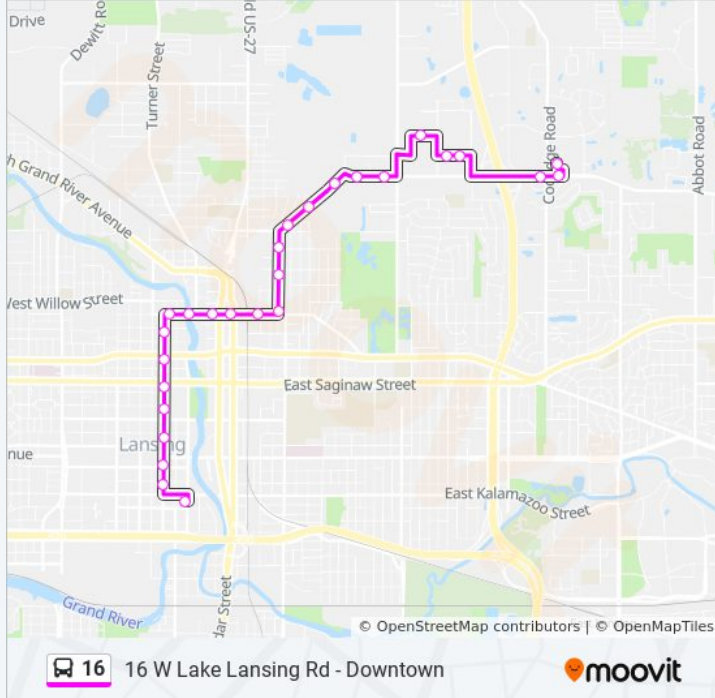

16 W Lake Lansing Rd - Downtown

View In Website Mode

The 16 bus line (16 W Lake Lansing Rd - Downtown) has 2 routes. For regular weekdays, their operation hours are:
 (1) 16 W Lake Lansing Rd - Downtown: 6:10 AM - 10:45 PM(2) 16 W Lake Lansing Rd - Eastwood Towne Center: 6:40 AM - 10:15 PM

16 bus Info

Direction: 16 W Lake Lansing Rd - Downtown

Stops: 27

Trip Duration: 25 min

Line Summary:

Sbd Capitol Past Saginaw St
 Sbd Capitol Past Genessee St
 Sbd Capitol Past W Ionia St
 Sbd Capitol Before W Allegan St
 Sbd Capitol Past W Washtenaw St
 Cata Trans Center

Direction: 16 W Lake Lansing Rd - Eastwood Towne Center

23 stops

[VIEW LINE SCHEDULE](#)

Cata Trans Center
 Nbd Grand Ave Before E Allegan St
 Nbd Grand Ave Past E Michigan Ave
 Nbd Grand Past Shiawassee St
 Nbd Grand Past Saginaw St
 Nbd Washington Past Oakland Av
 Nbd Washington Past Maple St
 Ebd Grand River Before Turner
 Ebd Cesar Chavez Past Turner
 Ebd Grand River After Cedar
 Ebd Grand River Before Case
 Nbd High Past E Grand River Ave
 Nbd High St Before North
 Nbd High Past Whyte St
 Ebd Lake Lansing Past New York
 Ebd Lake Lansing Past Commonwealth
 Ebd Lake Lansing Before Chamberlain
 Ebd Lake Lansing Past Chamberlain

16 bus Info

Direction: 16 W Lake Lansing Rd - Eastwood Towne Center

Stops: 23

Trip Duration: 25 min

Line Summary:

Ebd Lk Lansing Before Wood

Nbd Wood Past Lake Lansing

Ebd @ Sams Club