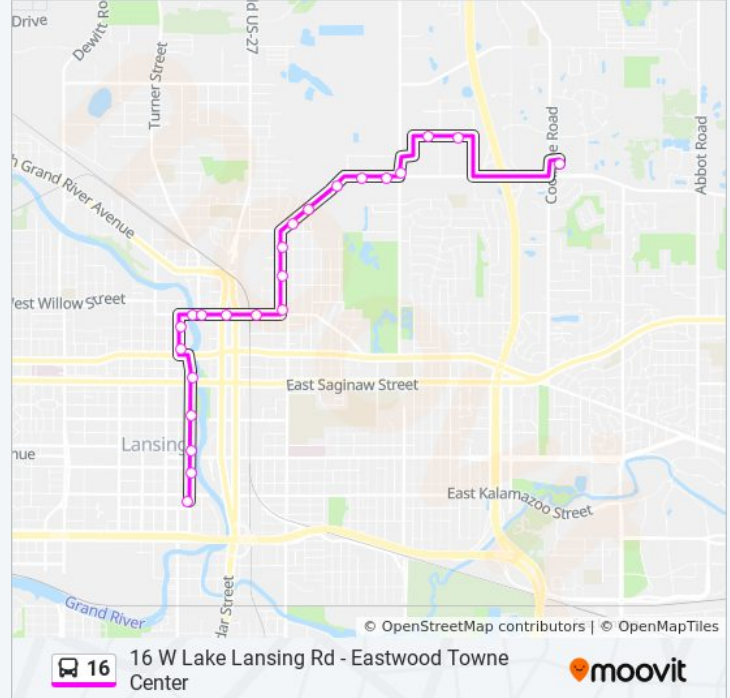

Ebd Lk Lansing Before Wood

Nbd Wood Past Lake Lansing

Ebd @ Sams Club

Ebd Drive South Of Ncg

Meijer Lake Lansing Boarding Center (East Side)

16 bus time schedules and route maps are available in an offline PDF at moovitapp.com. Use the [Moovit App](#) to see live bus times, train schedule or subway schedule, and step-by-step directions for all public transit in Lansing.

[About Moovit](#) • [MaaS Solutions](#) • [Supported Countries](#) • [Mooviter Community](#)

© 2023 Moovit - All Rights Reserved

Check Live Arrival Times