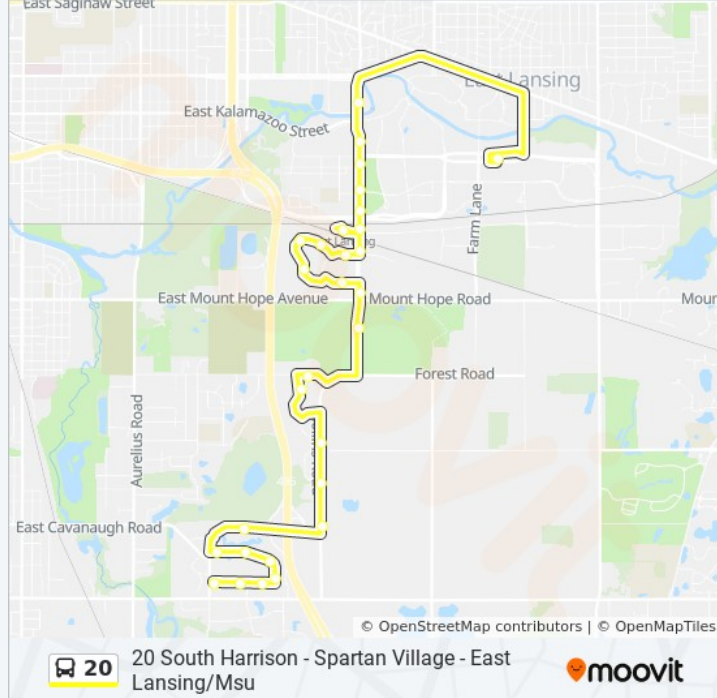

20 bus Info

Direction: 20 South Harrison - Spartan Village - East Lansing/Msu

Stops: 36

Trip Duration: 30 min

Line Summary:

Nbd Harrison Past Crescent Rd

Multimodal Gateway

Nbd Harrison Past Service

Nbd Harrison Past Trowbridge

Nbd Harrison Past Wilson Rd

Nbd Harrison Before Shaw Ln

Nbd Harrison Before Kalamazoo

Nbd Harrison Past Kalamazoo

Ebd Michigan Past Harrison Rd

Ebd Michigan Ave Before Delta St

Ebd Gr. River Past Abbot Rd

Ebd Gr. River Ave Past Division St

Ebd Gr. River Ave Past Farm Lane

Sbd Bogue Past Grand River

Sbd Bogue Past Waters Edge

Ramp 1 Bay 2

Direction: 20 South Harrison - Spartan Village - Jolly /Dunckel

37 stops

[VIEW LINE SCHEDULE](#)

Ramp 1 Bay 2

Wbd Shaw Before Farm Lane

Nbd Farm Past Auditorium

Nbd Farm Before Dormitory

Wbd Gr. River Ave Before Division

Wbd Gr. River Past Mac Ave

Wbd Michigan Past Delta St