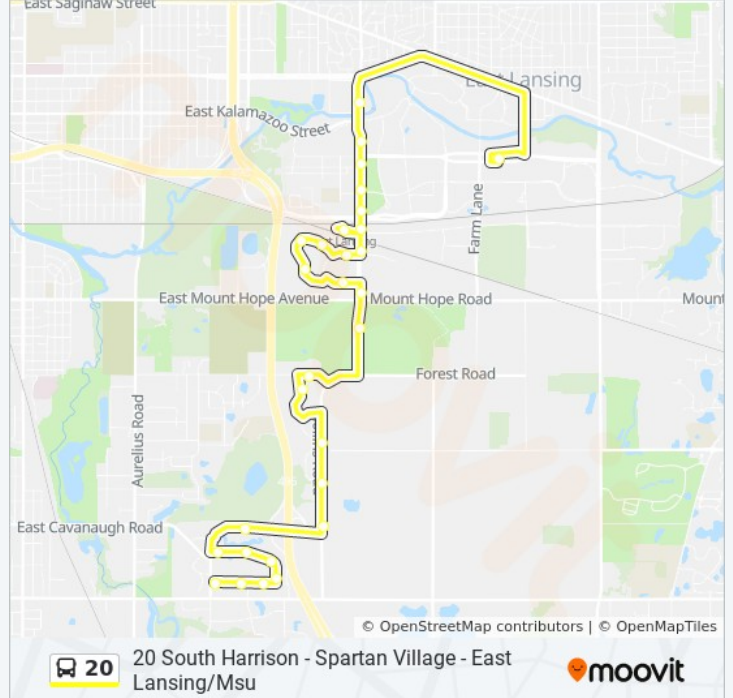

Ebd Gr. River Ave Past Division St

Ebd Gr. River Ave Past Farm Lane

Sbd Bogue Past Grand River

Sbd Bogue Past Waters Edge

Ramp 1 Bay 2

Direction: 20 South Harrison - Spartan Village - Jolly /Dunckel

37 stops

Direction: 20 South Harrison - Spartan Village - Jolly /Dunckel

Stops: 37

Trip Duration: 30 min

Line Summary:

Sbd Harrison Rd Before Sever Dr

Sbd Harrison Before Trowbridge Rd

Sbd Harrison Before Service Rd

Wbd Forest Past Collins

Ebd McLaren Drive Before Collins

Sbd Collins at Msu Horse Farms

Sbd Collins Past Technology Dr (South)

Sbd Collins Before Dunkel

Sbd Collins Past Dunckel

Sbd Collins Rd @ Post Office

Ebd Trappers Cove Past Dunckel 1

Ebd Trappers Cove Past Dunckel 2

Ebd Trappers Cove Past Dunckel 3

Ebd Trappers Cove Past Dunckel 4

Wbd Beaujardin Past Trappers Cove

Sbd Belle Chase Past Beau Jardin

Ebd Beaujardin Past Dunckel