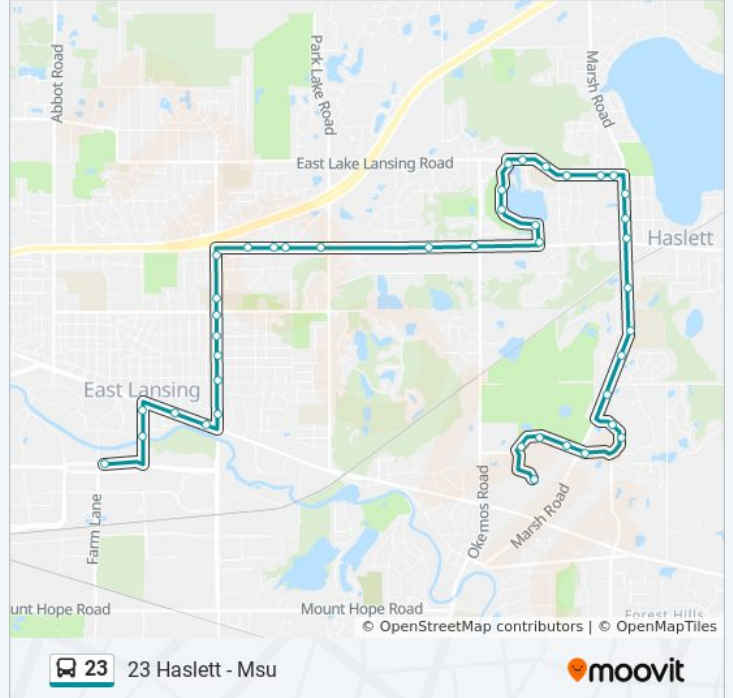

23 bus Info

Direction: 23 Haslett - Msu

Stops: 38

Trip Duration: 30 min

Line Summary:

Sbd Bois Isle Before Haslett Rd

Wbd Haslett Past N Okemos Rd

Wbd Haslett Past Westminster

Wbd Haslett Past Park Lake

Wbd Haslett Past Merritt

Wbd Haslett Past Deerpath Ln

Wbd Haslett Past Ferndale Ave

Sbd Hagadorn Past Haslett

Sbd Hagadorn Before Burcham Dr

Sbd Hagadorn Past Burcham Dr

Sbd Hagadorn Past Snyder Rd

Sbd Hagadorn Past Beech St

Sbd Hagadorn Past Albert Ave

Sbd Hagadorn Past Old Canton Ln

Wbd Gr. River Past N Hagadorn

Ramp 1 Bay 4

Direction: 23 Okemos - Meridian Mall

37 stops

[VIEW LINE SCHEDULE](#)

Ramp 1 Bay 4

Ebd S Shaw at Chemistry

Ebd Shaw Past Bogue

Ebd Shaw Before Conrad

Ebd Shaw Before Akers Dr

Sbd Hagadorn Before Wilson

Sbd Hagadorn Past Service

Sbd Hag Across From Glenwood Apt