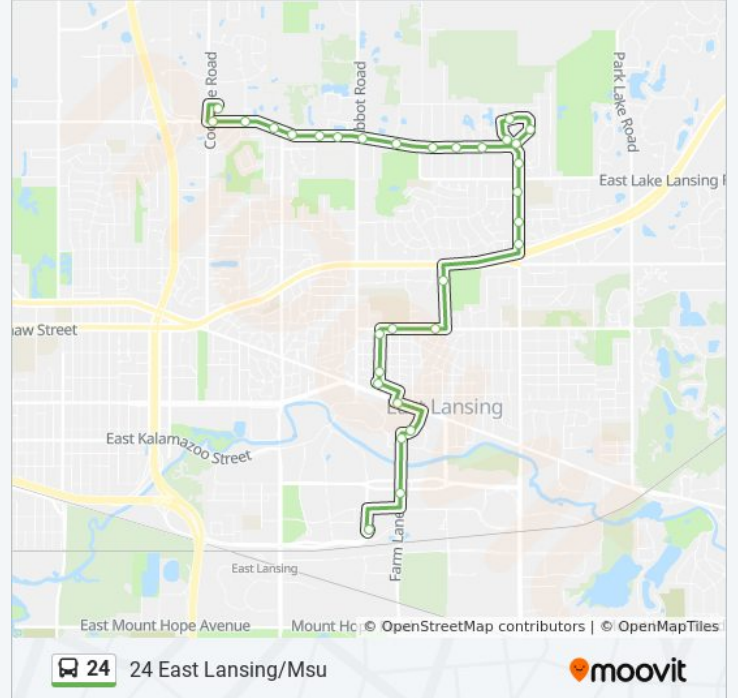

### 24 bus Info

**Direction:** 24 East Lansing - Lake Lansing Road

**Stops:** 39

**Trip Duration:** 25 min

**Line Summary:**

Nbd Hagadorn Past Farrington Ct  
 Wbd Birch Row Before Cobbler's Dr  
 Wbd Birch Row Past Captain's Way  
 Wbd Birch Row Past Briarwick Ct  
 Wbd Birch Row Past Hagadorn Rd  
 Wbd Birch Row Before Hardy Ave  
 Wbd Birch Row Past Gibson Ave  
 Wbd Birch Row Past Porter Ave  
 Wbd Lake Lansing Past Towar Ave  
 Wbd Lake Lansing Before Gossard Ave  
 Wbd Lake Lansing at Harkson  
 Wbd Lake Lansing Past Abbott  
 Wbd Lake Lansing Past Arbor Glenn  
 Wbd Lake Lansing Past N Harrison  
 Wbd Lake Lansing at Barclay Ln  
 Wbd Lake Lansing Past Marfitt Rd  
 Meijer Lake Lansing Boarding Center (West Side)

**24 bus Info**

**Direction:** 24 East Lansing/Msu

**Stops:** 31

**Trip Duration:** 25 min

**Line Summary:**

Ebd Birch Row Past Hagadorn

Ebd Birch Row Past Briarwick

Sbd Birch Row After Cobbler's

Sbd Hagadorn at Farrington

Sbd Hagadorn Before Horizon

Sbd Hagadorn Before Applegate

Sbd Hagadorn Past Crestwood

Sbd Hagadorn Past Cambria

Sbd Alton Street Before Whitehills

Wbd Burcham Past Butterfield

Wbd Burcham Past Old Hickory

Sbd Mac Past Burcham

Sbd Mac Past Linden

Ebd Albert Past Mac

Ebd Gr. River Ave Past Division St

Sbd Farm Past E Circle Dr

Sbd Farm Ln Before Auditorium Rd

Sbd Farm Past S Shaw

Nbd Red Cedar And Trowbridge