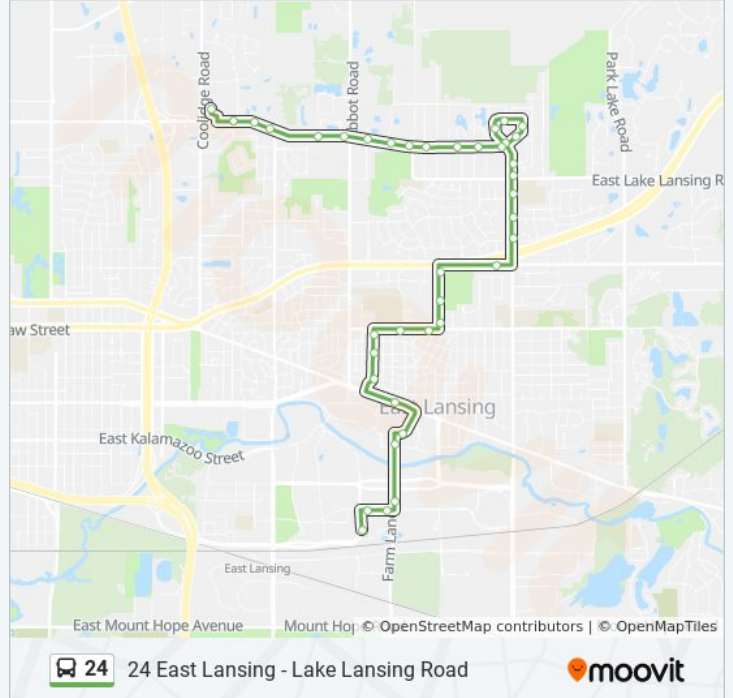

## 24 East Lansing - Lake Lansing Road

[View In Website Mode](#)

The 24 bus line (24 East Lansing - Lake Lansing Road) has 2 routes. For regular weekdays, their operation hours are: (1) 24 East Lansing - Lake Lansing Road: 6:35 AM - 10:15 PM(2) 24 East Lansing/Msu: 6:00 AM - 10:45 PM Use the Moovit App to find the closest 24 bus station near you and find out when is the next 24 bus arriving.

### 24 bus Time Schedule

24 East Lansing - Lake Lansing Road Route

Timetable:

Sunday	8:30 AM - 6:00 PM
Monday	6:35 AM - 10:15 PM
Tuesday	6:35 AM - 10:15 PM
Wednesday	6:35 AM - 10:15 PM
Thursday	6:35 AM - 10:15 PM
Friday	6:35 AM - 10:15 PM
Saturday	8:30 AM - 10:00 PM

### 24 bus Info

**Direction:** 24 East Lansing - Lake Lansing Road

**Stops:** 39

**Trip Duration:** 25 min

**Line Summary:**

Nbd Hagadorn Past Farrington Ct  
 Wbd Birch Row Before Cobbler's Dr  
 Wbd Birch Row Past Captain's Way  
 Wbd Birch Row Past Briarwick Ct  
 Wbd Birch Row Past Hagadorn Rd  
 Wbd Birch Row Before Hardy Ave  
 Wbd Birch Row Past Gibson Ave  
 Wbd Birch Row Past Porter Ave  
 Wbd Lake Lansing Past Towar Ave  
 Wbd Lake Lansing Before Gossard Ave  
 Wbd Lake Lansing at Harkson  
 Wbd Lake Lansing Past Abbott  
 Wbd Lake Lansing Past Arbor Glenn  
 Wbd Lake Lansing Past N Harrison  
 Wbd Lake Lansing at Barclay Ln  
 Wbd Lake Lansing Past Marfitt Rd  
 Meijer Lake Lansing Boarding Center (West Side)

**Direction: 24 East Lansing/Msu**

31 stops

[VIEW LINE SCHEDULE](#)

Meijer Lake Lansing Boarding Center (West Side)  
 Ebd Lake Lansing Rd Past Coolidge  
 Ebd Lake Lansing Rd at Marfitt Rd  
 Ebd Lk. Lansing Rd Past Regency Dr  
 Ebd Lake Lansing Past Harrison  
 Ebd Lake Lansing Before Arbor Glen  
 Ebd Lake Lansing Before Asher Ct  
 Ebd Lake Lansing Past Abbot Rd  
 Ebd Lk. Lansing Rd Past Gossard Ave  
 Ebd Birch Row Past Rutherford  
 Ebd Birch Row Past Pollard  
 Ebd Birch Row Past Hardy