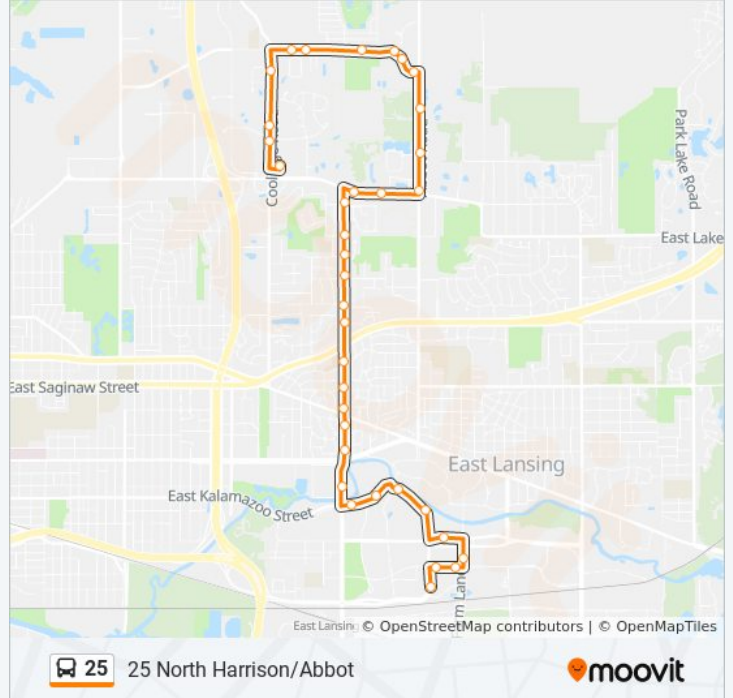

Direction: 25 North Harrison/Abbot

36 stops

[VIEW LINE SCHEDULE](#)

- Nbd Red Cedar And Trowbridge
- Ebd Wilson Past Red Cedar Rd
- Ebd Wilson Before Farm Ln
- Nbd Farm Past Wilson
- Wbd Shaw Before Red Cedar Rd
- Nbd Red Cedar Past W Shaw Ln
- Wbd Red Cedar Before Chestnut Rd
- Wbd Kalamazoo at Dem Hall Dr
- Wbd Kalamazoo Before Harrison
- Nbd Harrison Past Kalamazoo
- Nbd Harrison Past Michigan
- Nbd Harrison Rd at Huntington
- Nbd Harrison Past Grand River
- Nbd Harrison Past Wildwood Dr
- Nbd Harrison Past Northlawn St
- Nbd Harrison Past Pine Forest Dr
- Nbd Harrison Past Woodingham Dr
- Nbd Harrison Past Gainsborough Dr
- Nbd Harrison Past Blanchette Dr
- Nbd Harrison Rd at Crown Blvd
- Nbd Harrison Past Tarleton Ave
- Ebd Lake Lansing Past Harrison

25 bus Info

Direction: 25 North Harrison/Abbot

Stops: 36

Trip Duration: 25 min

Line Summary:

Ebd Lake Lansing Before Arbor Glen
 Nbd Abbot Past W Lake Lansing Rd
 Nbd Abbot Past 25 East Apts
 Nbd Abbot at El Aquatic Center
 Wbd Coleman Past Chandler
 Wbd Coleman at the Club
 Wbd Coleman Past Hunsaker
 Wbd Coleman at Block 36
 Wbd Coleman at Beaumont Park
 Wbd Coleman Past Hamlet
 Sbd Coolidge Past Earl
 Sbd Coolidge at Watertower Place
 Sbd Coolidge Past Abbey
 Meijer Lake Lansing Boarding Center (West Side)

Direction: North Harrison - E Lansing/Msu

30 stops

[VIEW LINE SCHEDULE](#)

Meijer Lake Lansing Boarding Center (West Side)
 Nbd Coolidge Past Abbey
 Nbd Coolidge Past Turf
 Ebd Coleman Past Hamlet
 Ebd Coleman at Beaumont
 Ebd Coleman at Block 36
 Ebd Coleman Before Hunsaker
 Ebd Coleman at the Club
 Sbd Chandler Past Coleman
 Abbot Place Apt.
 Sbd Abbot Past Arbor Glen
 Wbd Lake Lansing Past Abbott
 Wbd Lake Lansing Past Arbor Glenn
 Sbd Harrison Rd Past Tarleton Ave
 Sbd Harrison Past Crown Blvd