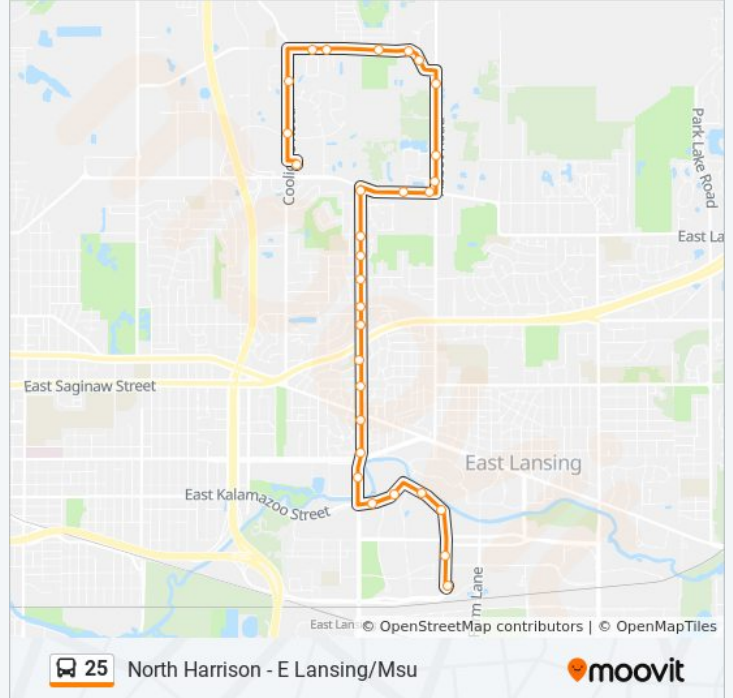

25 North Harrison/Abbot

[View In Website Mode](#)

The 25 bus line (25 North Harrison/Abbot) has 2 routes. For regular weekdays, their operation hours are:
 (1) 25 North Harrison/Abbot: 6:10 AM - 9:15 PM
 (2) North Harrison - E Lansing/Msu: 6:40 AM - 9:45 PM
 Use the Moovit App to find the closest 25 bus station near you and find out when is the next 25 bus arriving.

25 bus Info

Direction: 25 North Harrison/Abbot

Stops: 36

Trip Duration: 25 min

Line Summary:

Ebd Lake Lansing Before Arbor Glen
 Nbd Abbot Past W Lake Lansing Rd
 Nbd Abbot Past 25 East Apts
 Nbd Abbot at El Aquatic Center
 Wbd Coleman Past Chandler
 Wbd Coleman at the Club
 Wbd Coleman Past Hunsaker
 Wbd Coleman at Block 36
 Wbd Coleman at Beaumont Park
 Wbd Coleman Past Hamlet
 Sbd Coolidge Past Earl
 Sbd Coolidge at Watertower Place
 Sbd Coolidge Past Abbey
 Meijer Lake Lansing Boarding Center (West Side)

Direction: North Harrison - E Lansing/Msu

30 stops

[VIEW LINE SCHEDULE](#)

Meijer Lake Lansing Boarding Center (West Side)
 Nbd Coolidge Past Abbey
 Nbd Coolidge Past Turf
 Ebd Coleman Past Hamlet
 Ebd Coleman at Beaumont
 Ebd Coleman at Block 36
 Ebd Coleman Before Hunsaker
 Ebd Coleman at the Club
 Sbd Chandler Past Coleman
 Abbot Place Apt.
 Sbd Abbot Past Arbor Glen
 Wbd Lake Lansing Past Abbott
 Wbd Lake Lansing Past Arbor Glenn
 Sbd Harrison Rd Past Tarleton Ave
 Sbd Harrison Past Crown Blvd

25 bus Info

Direction: North Harrison - E Lansing/Msu

Stops: 30

Trip Duration: 24 min

Line Summary:

Sbd Harrison Past Blanchette Dr
Sbd Harrison Past Gainsborough Dr
Sbd Harrison Past Woodingham Dr
Sbd Harrison Past Longfellow Dr
Sbd Harrison Before Northlawn St
Sbd Harrison Before Wildwood Dr
Sbd Harrison Past Grand River
Sbd Harrison Before Michigan
Brody Complex
Ebd Kalamazoo Past Harrison
Ebd Kalamazoo Past Dem Hall Dr
Ebd Red Cedar Past Chestnut
Sbd Red Cedar at Wells Hall
Sbd Red Cedar Before Wilson
Nbd Red Cedar And Trowbridge