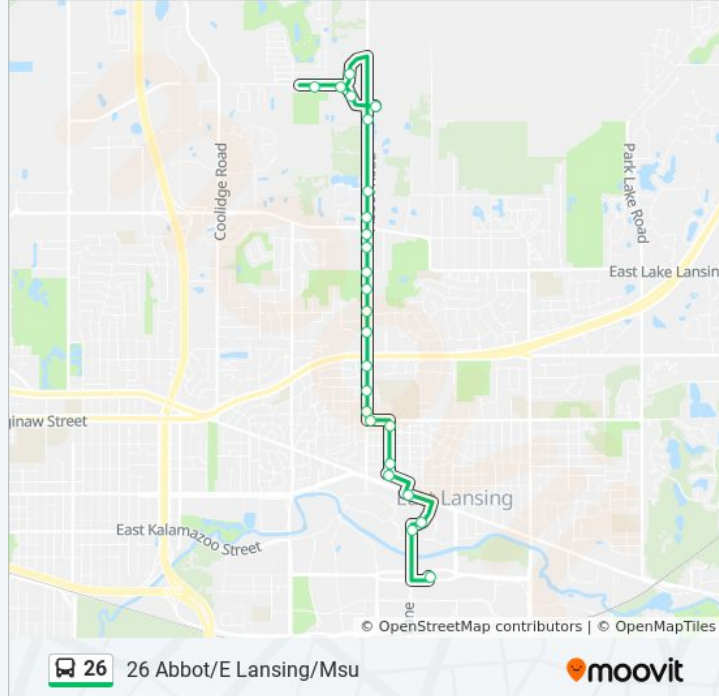

Direction: 26 Abbot/Chandler

20 stops

[VIEW LINE SCHEDULE](#)

- Ramp 1 Bay 1
- Nbd Farm Past Auditorium
- Nbd Farm Before Dormitory
- Wbd Gr. River Ave Before Division
- Nbd Mac Past Albert
- Nbd Mac Past Elizabeth
- Nbd Mac Before Burcham
- Nbd Abbot Before Centerlawn St
- Nbd Abbot Past Library Ln
- Nbd Abbot Past Whitehills Dr
- Nbd Abbot Past Saginaw
- Nbd Abbot Before Loree Dr
- Nbd Abbot Past Woodland Pass
- Nbd Abbot Rampart Way
- Nbd Abbot Past Taylor Dr
- Nbd Abbot Before Lake Lansing Rd
- Nbd Abbot Past W Lake Lansing Rd
- Nbd Abbot Past 25 East Apts
- Nbd Abbot at El Aquatic Center
- Landing @ Chandler Crossing

- Landing @ Chandler Crossing
- Sbd Hunsacker @ Village
- Ebd Coleman @ Block 36
- Ebd Coleman Before Hunsaker
- Ebd Coleman at the Club
- Sbd Chandler Past Coleman
- Abbot Place Apt.
- Sbd Abbot Past Arbor Glen
- Sbd Abbot Past Lake Lansing
- Sbd Abbot Before Asher
- Sbd Abbot Past Taylor Dr
- Sbd Abbot Past Rampart Way
- Sbd Abbot Before Abbott Woods Dr
- Sbd Abbot Past Loree Dr
- Sbd Abbot Past Saginaw St
- Sbd Abbot Past Northlawn St
- Sbd Abbot Past Centerlawn St
- Ebd Burcham Past Abbot

26 bus Info

Direction: 26 Abbot/E Lansing/Msu

Stops: 25

Trip Duration: 26 min

Line Summary:

Sbd Mac Past Burcham

Sbd Mac Past Linden

Ebd Albert Past Mac

Ebd Gr. River Ave Past Division St

Sbd Farm Past E Circle Dr

Sbd Farm Ln Before Auditorium Rd

Ramp 1 Bay 1

26 bus time schedules and route maps are available in an offline PDF at moovitapp.com. Use the [Moovit App](#) to see live bus times, train schedule or subway schedule, and step-by-step directions for all public transit in Lansing.