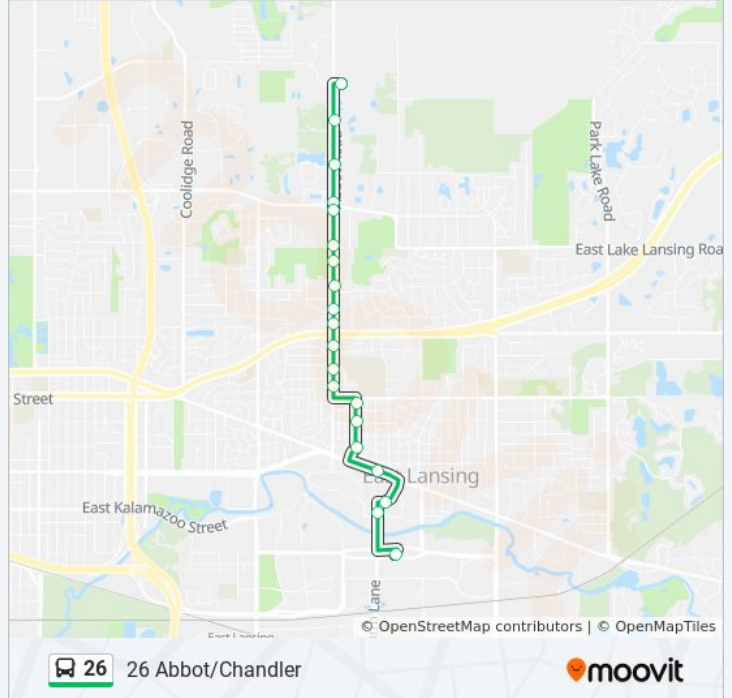

Direction: 26 Abbot/Chandler

20 stops

[VIEW LINE SCHEDULE](#)

- Ramp 1 Bay 1
- Nbd Farm Past Auditorium
- Nbd Farm Before Dormitory
- Wbd Gr. River Ave Before Division
- Nbd Mac Past Albert
- Nbd Mac Past Elizabeth
- Nbd Mac Before Burcham
- Nbd Abbot Before Centerlawn St
- Nbd Abbot Past Library Ln
- Nbd Abbot Past Whitehills Dr
- Nbd Abbot Past Saginaw
- Nbd Abbot Before Loree Dr
- Nbd Abbot Past Woodland Pass
- Nbd Abbot Rampart Way
- Nbd Abbot Past Taylor Dr
- Nbd Abbot Before Lake Lansing Rd
- Nbd Abbot Past W Lake Lansing Rd
- Nbd Abbot Past 25 East Apts
- Nbd Abbot at El Aquatic Center
- Landing @ Chandler Crossing

26 bus Time Schedule

26 Abbot/Chandler Route Timetable:

Sunday	10:00 AM - 6:00 PM
Monday	7:25 AM - 6:40 PM
Tuesday	7:25 AM - 6:40 PM
Wednesday	7:25 AM - 6:40 PM
Thursday	7:25 AM - 6:40 PM
Friday	7:25 AM - 6:40 PM
Saturday	10:00 AM - 6:40 PM

26 bus Info

Direction: 26 Abbot/Chandler

Stops: 20

Trip Duration: 14 min

Line Summary:

Direction: 26 Abbot/E Lansing/Msu

25 stops

[VIEW LINE SCHEDULE](#)

- Landing @ Chandler Crossing
- Sbd Hunsacker @ Village
- Ebd Coleman @ Block 36
- Ebd Coleman Before Hunsaker
- Ebd Coleman at the Club
- Sbd Chandler Past Coleman
- Abbot Place Apt.
- Sbd Abbot Past Arbor Glen
- Sbd Abbot Past Lake Lansing
- Sbd Abbot Before Asher
- Sbd Abbot Past Taylor Dr
- Sbd Abbot Past Rampart Way
- Sbd Abbot Before Abbott Woods Dr
- Sbd Abbot Past Loree Dr
- Sbd Abbot Past Saginaw St
- Sbd Abbot Past Northlawn St
- Sbd Abbot Past Centerlawn St
- Ebd Burcham Past Abbot