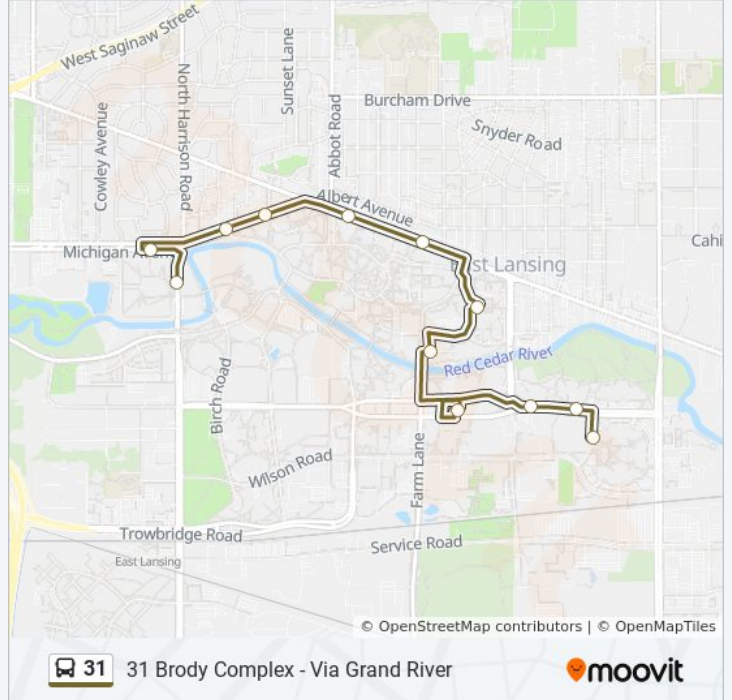

31 Brody Complex - Via Grand River

[View In Website Mode](#)

The 31 bus line (31 Brody Complex - Via Grand River) has 2 routes. For regular weekdays, their operation hours are:
 (1) 31 Brody Complex - Via Grand River: 12:00 AM - 11:30 PM
 (2) 31 East Campus - Via Vet Med: 12:15 AM - 11:45 PM
 Use the Moovit App to find the closest 31 bus station near you and find out when is the next 31 bus arriving.

Direction: 31 Brody Complex - Via Grand River

12 stops

[VIEW LINE SCHEDULE](#)

- Nbd Conrad Past Wilson
- Wbd Shaw Past Conrad
- Wbd Shaw Before Bogue
- Ramp 1 Bay 4
- Nbd - Fairchild Aud.
- Nbd Physics Before Dormitory Rd
- Wbd Gr. River Ave Before Division
- Wbd Gr. River Past Mac Ave
- Wbd Michigan Past Delta St
- Wbd Michigan Ave Past Louis St
- Ebd Michigan Past Brody Rd W
- Brody Complex

31 bus Time Schedule

31 Brody Complex - Via Grand River Route

Timetable:

Sunday	Not Operational
Monday	7:00 AM - 11:30 PM
Tuesday	12:00 AM - 11:30 PM
Wednesday	12:00 AM - 11:30 PM
Thursday	12:00 AM - 11:30 PM
Friday	12:00 AM - 11:30 PM
Saturday	12:00 AM - 2:00 AM

31 bus Info

Direction: 31 Brody Complex - Via Grand River

Stops: 12

Trip Duration: 24 min

Line Summary:

Direction: 31 East Campus - Via Vet Med

11 stops

[VIEW LINE SCHEDULE](#)