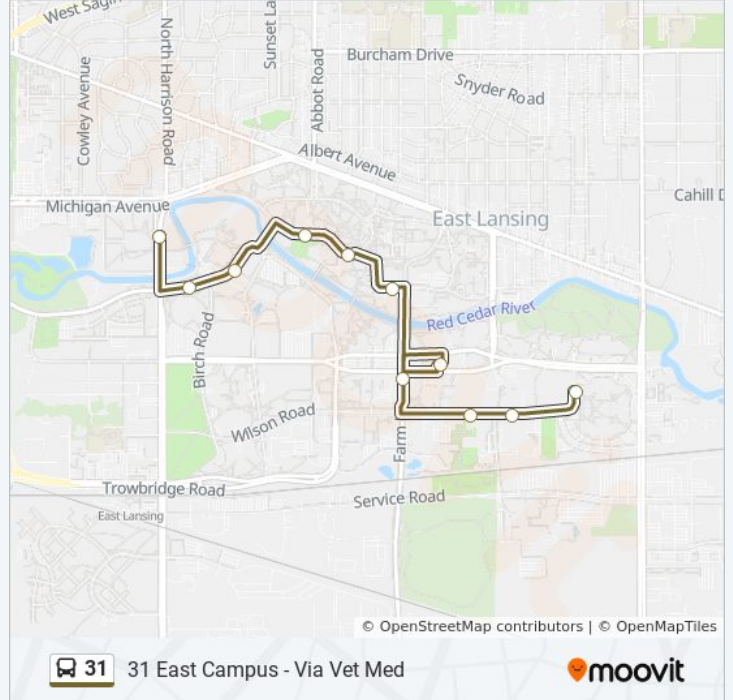

Direction: 31 Brody Complex - Via Grand River

12 stops

[VIEW LINE SCHEDULE](#)

- Nbd Conrad Past Wilson
- Wbd Shaw Past Conrad
- Wbd Shaw Before Bogue
- Ramp 1 Bay 4
- Nbd - Fairchild Aud.
- Nbd Physics Before Dormitory Rd
- Wbd Gr. River Ave Before Division
- Wbd Gr. River Past Mac Ave
- Wbd Michigan Past Delta St
- Wbd Michigan Ave Past Louis St
- Ebd Michigan Past Brody Rd W
- Brody Complex

31 bus Info

Direction: 31 Brody Complex - Via Grand River

Stops: 12

Trip Duration: 24 min

Line Summary:

Direction: 31 East Campus - Via Vet Med

11 stops

[VIEW LINE SCHEDULE](#)

- Brody Complex
- Ebd Kalamazoo Past Harrison
- Ebd Kalamazoo Past Dem Hall Dr
- Ebd W.Circle Past Kalamazoo St
- Ebd W Circle @ Library
- Ebd Auditorium Before Farm Ln
- Ramp 1 Bay 5
- Sbd Farm Past S Shaw
- Ebd Wilson Rd Past Science
- Ebd Wilson Past Bogue
- Nbd Conrad Past Wilson

31 bus Info

Direction: 31 East Campus - Via Vet Med

Stops: 11

Trip Duration: 21 min

Line Summary:

31 bus time schedules and route maps are available in an offline PDF at moovitapp.com. Use the [Moovit App](#) to see live bus times, train schedule or subway schedule, and step-by-step directions for all public transit in Lansing.