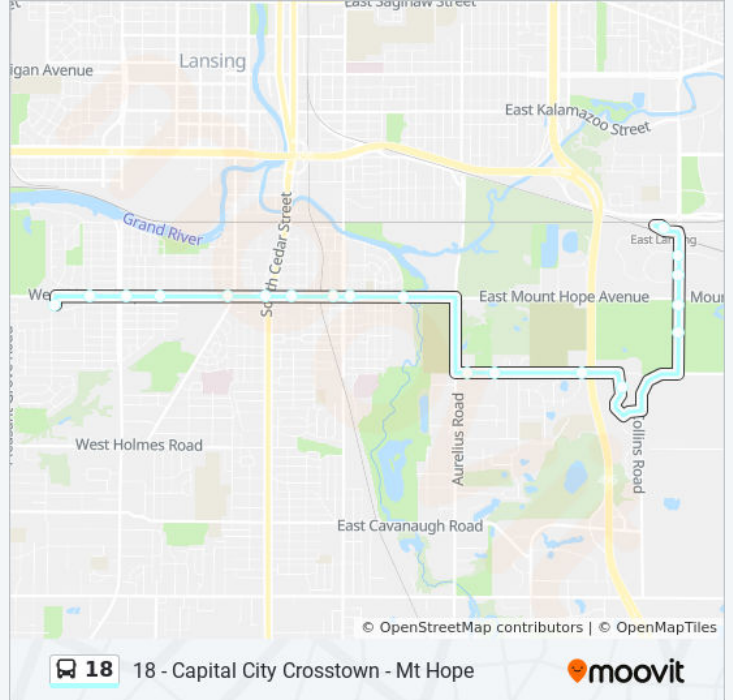

Nbd Harrison Past Crescent Rd

Multimodal Gateway

Ebd Service Past Harrison

Ebd Service Road at Clinical Center

Nbd Hagadorn Past Hannah Blvd

Wbd Shaw Past Conrad

Wbd Shaw Before Bogue

Wbd Shaw Before Farm Lane

Nbd Farm Past Auditorium

Nbd Farm Before Dormitory

Wbd Gr. River Ave Before Division

Wbd Gr. River Past Mac Ave

Wbd Michigan Past Delta St

Wbd Michigan Ave Past Louis St

Ebd Michigan Past Brody Rd W

Brody Complex

Sbd Harrison Past Kalamazoo St

Sbd Harrison Before Lilac Ave

Sbd Harrison Rd Before Sever Dr

Sbd Harrison Before Trowbridge Rd

Sbd Harrison Before Service Rd

Multimodal Gateway

18 bus time schedules and route maps are available in an offline PDF at moovitapp.com. Use the [Moovit App](#) to see live bus times, train schedule or subway schedule, and step-by-step directions for all public transit in Lansing.

[About Moovit](#) • [MaaS Solutions](#) • [Supported Countries](#) • [Mooviter Community](#)

© 2023 Moovit - All Rights Reserved

Check Live Arrival Times