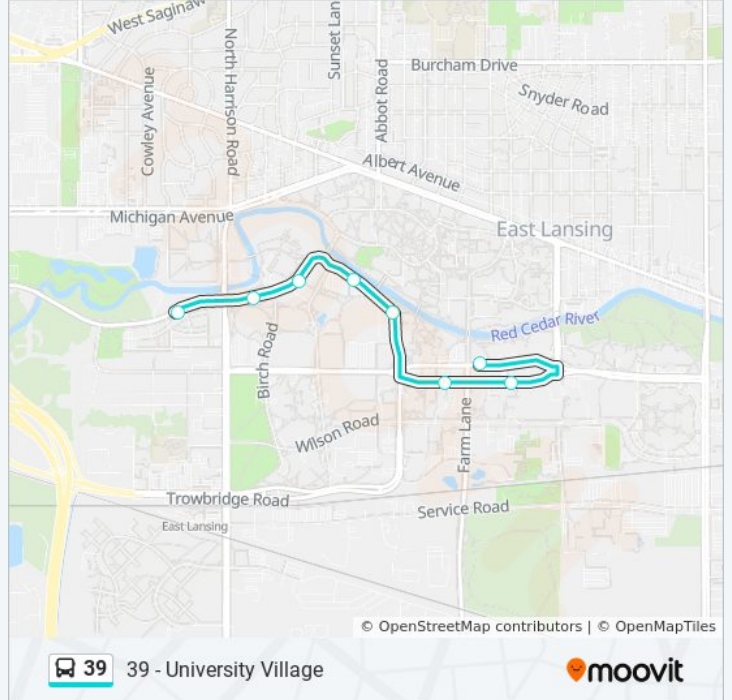

Direction: 39 - University Village

8 stops

[VIEW LINE SCHEDULE](#)

- Nbd University Village East
- Ebd Kalamazoo Past Harrison
- Ebd Kalamazoo Past Dem Hall Dr
- Ebd Red Cedar Past Chestnut
- Sbd Red Cedar at Wells Hall
- Ebd S Shaw Before Farm
- Ebd S Shaw at Chemistry
- Wbd Shaw Before Farm Lane

39 bus Time Schedule

39 - University Village Route Timetable:

Sunday	Not Operational
Monday	6:58 AM - 11:58 PM
Tuesday	12:18 AM - 11:58 PM
Wednesday	12:18 AM - 11:58 PM
Thursday	12:18 AM - 11:58 PM
Friday	12:18 AM - 11:58 PM
Saturday	12:18 AM - 1:38 AM

39 bus Info

Direction: 39 - University Village

Stops: 8

Trip Duration: 8 min

Line Summary:

Direction: 39 - University Village

9 stops

[VIEW LINE SCHEDULE](#)

39 bus Info

Direction: 39 - University Village

Stops: 9

Trip Duration: 8 min

Line Summary:

39 bus time schedules and route maps are available in an offline PDF at moovitapp.com. Use the [Moovit App](#) to see live bus times, train schedule or subway schedule, and step-by-step directions for all public transit in Lansing.