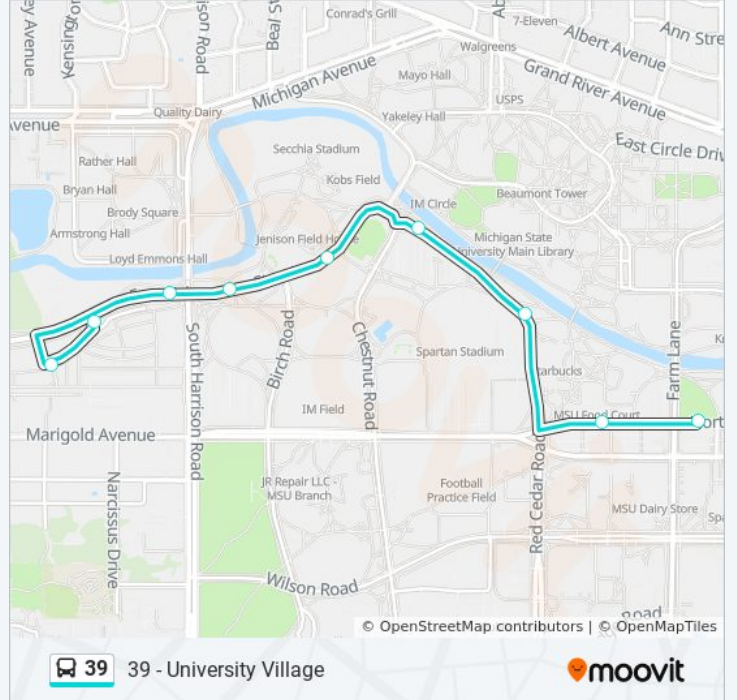

Direction: 39 - University Village

8 stops

[VIEW LINE SCHEDULE](#)

- Nbd University Village East
- Ebd Kalamazoo Past Harrison
- Ebd Kalamazoo Past Dem Hall Dr
- Ebd Red Cedar Past Chestnut
- Sbd Red Cedar at Wells Hall
- Ebd S Shaw Before Farm
- Ebd S Shaw at Chemistry
- Wbd Shaw Before Farm Lane

39 bus Info

Direction: 39 - University Village

Stops: 8

Trip Duration: 8 min

Line Summary:

Direction: 39 - University Village

9 stops

[VIEW LINE SCHEDULE](#)

- Wbd Shaw Before Farm Lane
- Wbd Shaw Before Red Cedar Rd
- Nbd Red Cedar Past W Shaw Ln
- Wbd Red Cedar Before Chestnut Rd
- Wbd Kalamazoo at Dem Hall Dr
- Wbd Kalamazoo Before Harrison
- Wbd Kalamazoo Past Harrison
- University Village
- Sbd University Villiage East

39 bus Info

Direction: 39 - University Village

Stops: 9

Trip Duration: 8 min

Line Summary:

39 bus time schedules and route maps are available in an offline PDF at moovitapp.com. Use the [Moovit App](#) to see live bus times, train schedule or subway schedule, and step-by-step directions for all public transit in Lansing.