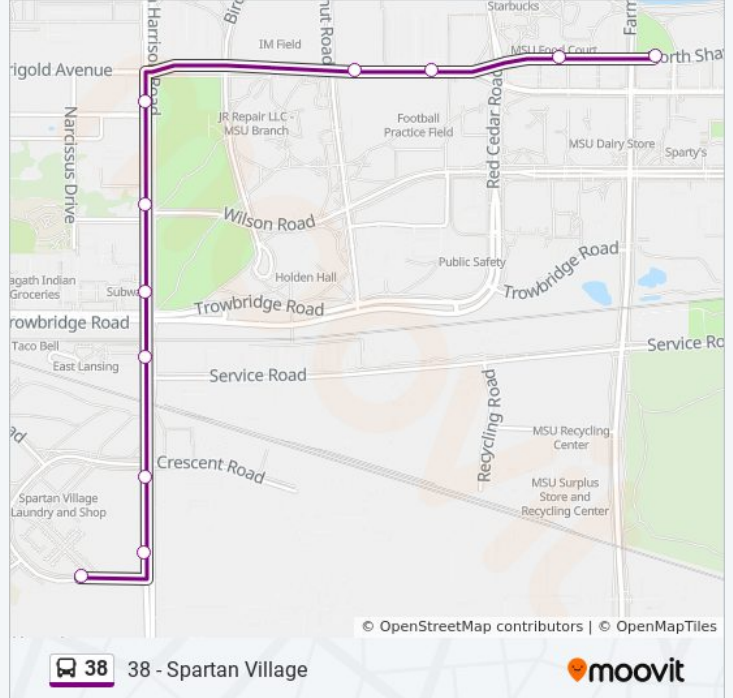

Use the Moovit App to find the closest 38 bus station near you and find out when is the next 38 bus arriving.

Direction: 38 - Spartan Village

11 stops

[VIEW LINE SCHEDULE](#)

Wbd Shaw Before Farm Lane
Wbd Shaw Before Red Cedar Rd
Wbd N Shaw at Lot 79 (Stadium)
Wbd N Shaw Past Chestnut
Sbd Harrison Before Lilac Ave
Sbd Harrison Rd Before Sever Dr
Sbd Harrison Before Trowbridge Rd
Sbd Harrison Before Service Rd
Sbd Harrison Past N Crescent
Sbd Harrison Before S Crescent
Wbd S Crescent Before S Middlevale

38 bus Time Schedule

38 - Spartan Village Route Timetable:

Sunday	Not Operational
Monday	7:00 AM - 10:30 PM
Tuesday	7:00 AM - 10:30 PM
Wednesday	7:00 AM - 10:30 PM
Thursday	7:00 AM - 10:30 PM
Friday	7:00 AM - 10:30 PM
Saturday	Not Operational

38 bus Info

Direction: 38 - Spartan Village

Stops: 11

Trip Duration: 13 min

Line Summary:

Direction: 38 - Spartan Village

15 stops

[VIEW LINE SCHEDULE](#)

38 bus Info

Direction: 38 - Spartan Village

Stops: 15

Trip Duration: 17 min

Line Summary:

38 bus time schedules and route maps are available in an offline PDF at moovitapp.com. Use the [Moovit App](#) to see live bus times, train schedule or subway schedule, and step-by-step directions for all public transit in Lansing.