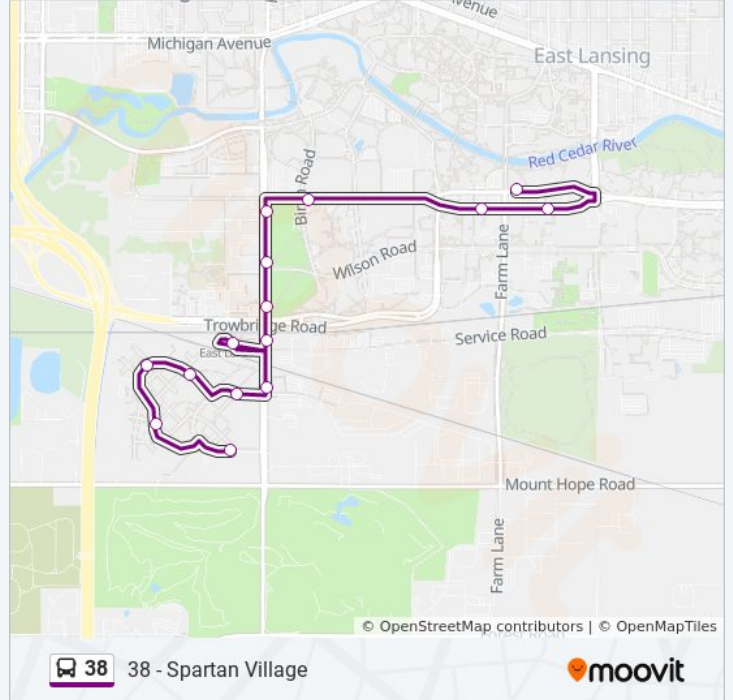

Use the Moovit App to find the closest 38 bus station near you and find out when is the next 38 bus arriving.

Direction: 38 - Spartan Village

11 stops

[VIEW LINE SCHEDULE](#)

Wbd Shaw Before Farm Lane
Wbd Shaw Before Red Cedar Rd
Wbd N Shaw at Lot 79 (Stadium)
Wbd N Shaw Past Chestnut
Sbd Harrison Before Lilac Ave
Sbd Harrison Rd Before Sever Dr
Sbd Harrison Before Trowbridge Rd
Sbd Harrison Before Service Rd
Sbd Harrison Past N Crescent
Sbd Harrison Before S Crescent
Wbd S Crescent Before S Middlevale

38 bus Info

Direction: 38 - Spartan Village

Stops: 11

Trip Duration: 13 min

Line Summary:

Direction: 38 - Spartan Village

15 stops

[VIEW LINE SCHEDULE](#)

38 bus Time Schedule

38 - Spartan Village Route Timetable:

Sunday	Not Operational
Monday	6:43 AM - 10:13 PM
Tuesday	6:43 AM - 10:13 PM
Wednesday	6:43 AM - 10:13 PM
Thursday	6:43 AM - 10:13 PM
Friday	6:43 AM - 10:13 PM
Saturday	Not Operational

38 bus Info

Direction: 38 - Spartan Village

Stops: 15

Trip Duration: 17 min

Line Summary:

38 bus time schedules and route maps are available in an offline PDF at moovitapp.com. Use the [Moovit App](#) to see live bus times, train schedule or subway schedule, and step-by-step directions for all public transit in Lansing.