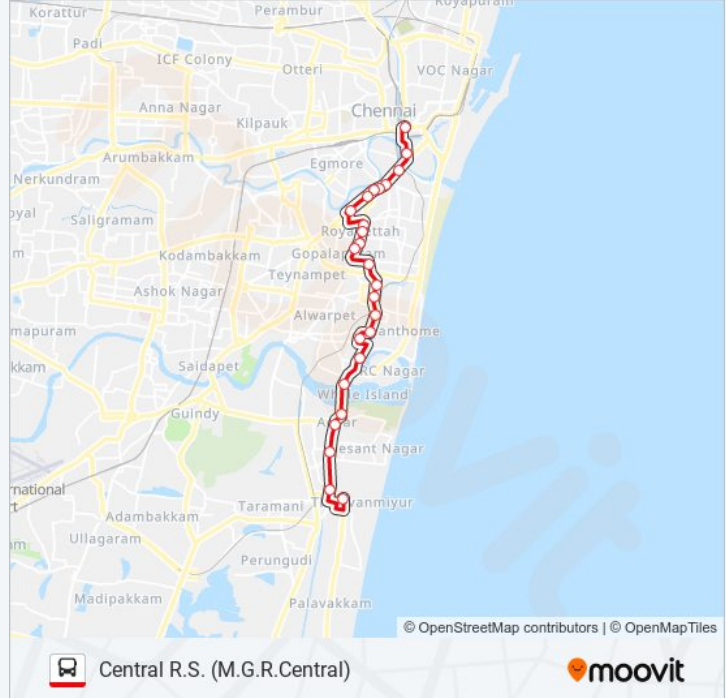

1 bus Info

Direction: Central R.S. (M.G.R.Central)

Stops: 25

Trip Duration: 31 min

Line Summary:

Simson

Pallavan Salai/Periyar Bridge

M.G.R.Central Station

Direction: Thiruvanimiyur

23 stops

[VIEW LINE SCHEDULE](#)

M.G.R.Central Station

Government General Hospital

Nurse Quarters

Simson

Shanthi Theatre

1 bus Info

Direction: Thiruvanimiyur

Stops: 23

Trip Duration: 29 min

Line Summary:

Adyar Malar Hospital

Adyar O.T.

Adyar Depot