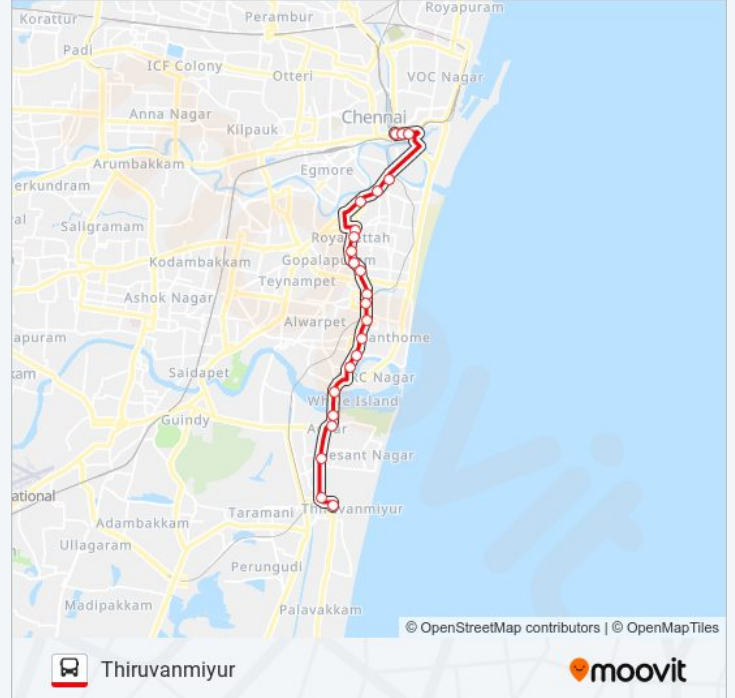

Adyar Malar Hospital

Adyar O.T.

Adyar Depot

Jayanthi Theatre L.B.Road

Thiruvanmiyur

1 bus time schedules and route maps are available in an offline PDF at moovitapp.com. Use the Moovit App to see live bus times, train schedule or subway schedule, and step-by-step directions for all public transit in Chennai.

© 2024 Moovit - All Rights Reserved