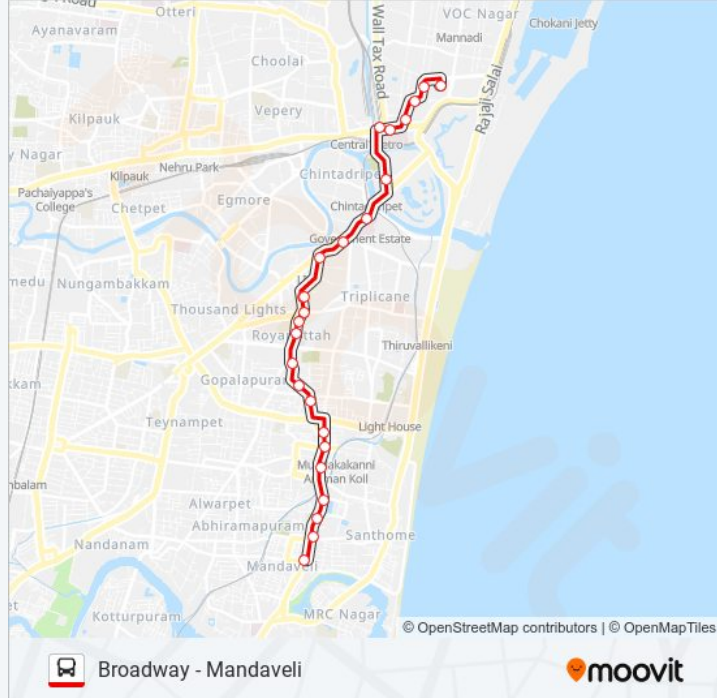

LUZ Corner

Mylapore Tank

Vijaya Book Stores

Ramakrishna Madam

Mandaveli

Direction: Thiruvanmiyur Via Mandaveli

29 stops

[VIEW LINE SCHEDULE](#)

M.G.R.Central Station

M.G.R.Central Station

Pallavan Salai/Periyar Bridge

Simson

Shanthi Theatre

Wellington Plaza

Express Avenue

Express Avenue

Westly School

Westly School

Royapettah Govt. Hospital

Royapettah Police Station

Hotel Swageth

Hotel Ajantha

Royapuram

Thiruvalluvar Statue

LUZ Corner

Mylapore Tank

21 bus Time Schedule

Thiruvanmiyur Via Mandaveli Route Timetable:

Sunday	01:45 - 23:35
Monday	01:45 - 23:35
Tuesday	01:45 - 23:35
Wednesday	01:45 - 23:35
Thursday	01:45 - 23:35
Friday	01:45 - 23:35
Saturday	01:45 - 23:35

21 bus Info

Direction: Thiruvanmiyur Via Mandaveli

Stops: 29

Trip Duration: 26 min

Line Summary: