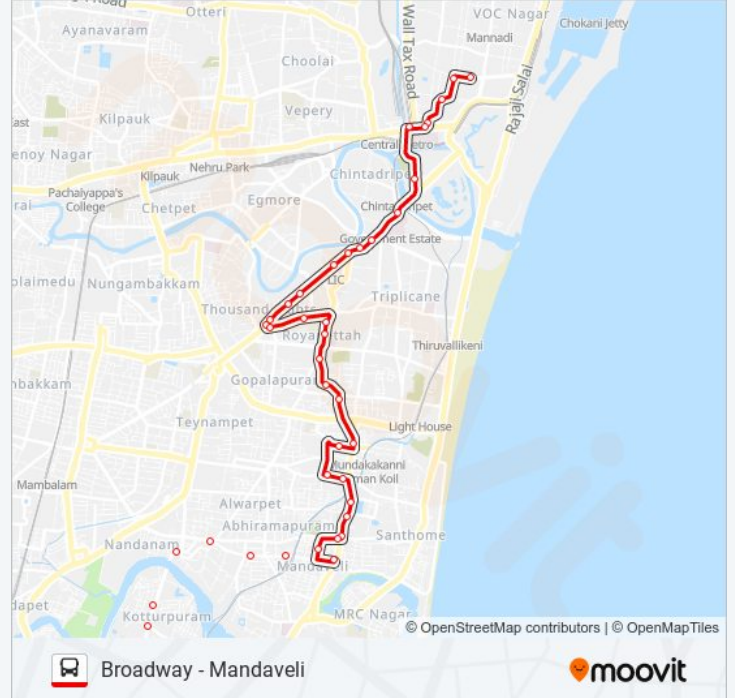

### 21 bus Info

**Direction:** Broadway

**Stops:** 45

**Trip Duration:** 27 min

**Line Summary:**

Thiruvalluvar Statue

Hotel Ajantha

Hotel Swageth

Government General Hospital

Southern Railway Divisional Office

Payaigada

Flower Market Broadway

Broadway

**Direction: Central R.S. (M.G.R.Central)**

37 stops

[VIEW LINE SCHEDULE](#)