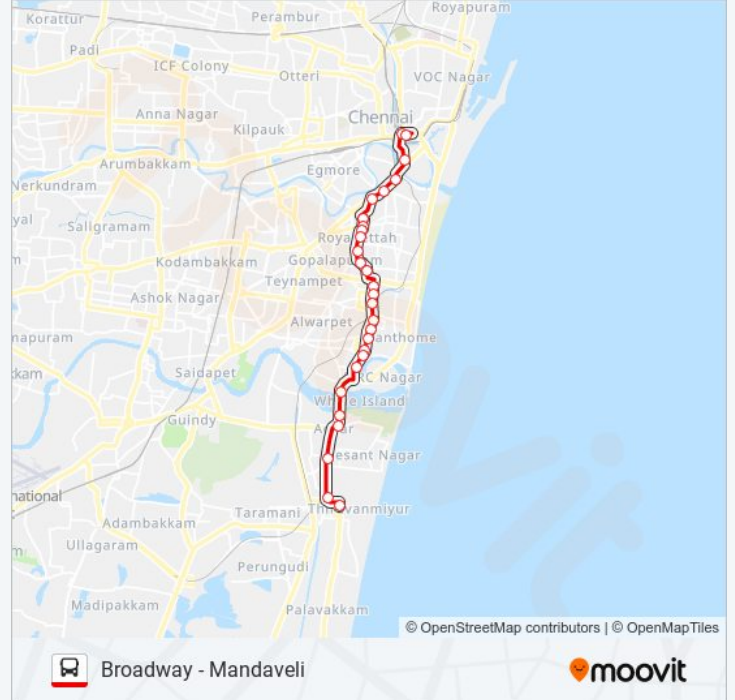

Vijaya Book Stores

Ramakrishna Madam

Mandaveli

R.K.Mutt Road

Rani Meyyammai School

Sathya Studios

Adyar Malar Hospital

Adyar O.T.

Adyar Depot

Jayanthi Theatre L.B.Road

Thiruvanmiyur

21 bus time schedules and route maps are available in an offline PDF at moovitapp.com. Use the Moovit App to see live bus times, train schedule or subway schedule, and step-by-step directions for all public transit in Chennai.

© 2024 Moovit - All Rights Reserved