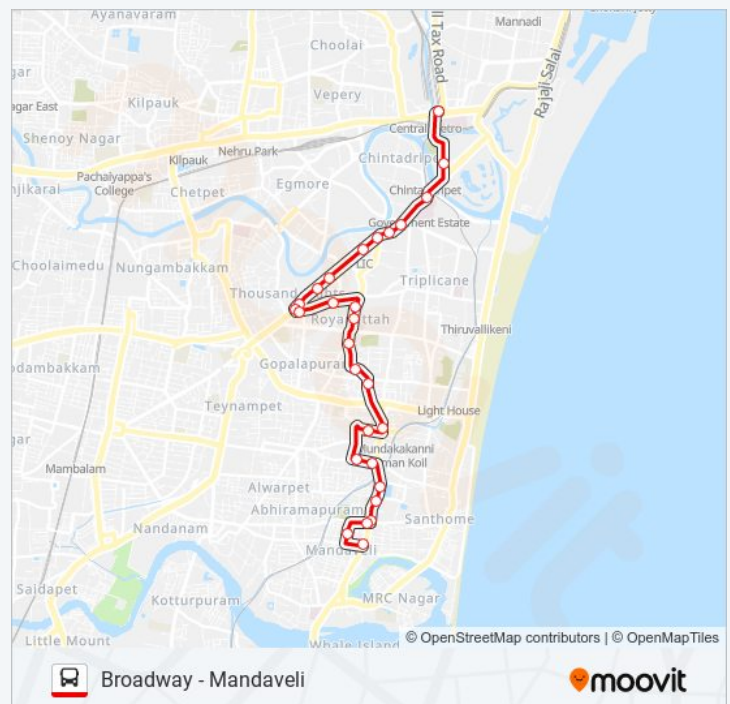

## 21 bus Info

**Direction:** Central R.S. (M.G.R.Central)

**Stops:** 28

**Trip Duration:** 20 min

**Line Summary:**

**Direction: Guindy Industrial Estate**  
40 stops  
[VIEW LINE SCHEDULE](#)

- Broadway
- Ratan Bazar
- Payaigada
- Park Town
- M.G.R.Central Station
- Pallavan Salai/Periyar Bridge
- Simson
- Shanthi Theatre
- Wellington Plaza
- Express Avenue
- Express Avenue
- Westly School
- Westly School
- Royapettah Govt. Hospital
- Royapettah Police Station
- Hotel Swageth
- Hotel Ajantha
- Royapuram
- Thiruvalluvar Statue
- LUZ Corner
- Mylapore Tank
- Vijaya Book Stores
- Ramakrishna Madam
- Mandaveli
- C.I.D. Quarters
- Sringeri Mutt
- Kaliyappa Hospital
- Park Sheraton
- Turn Bells Road
- Kotturpuram