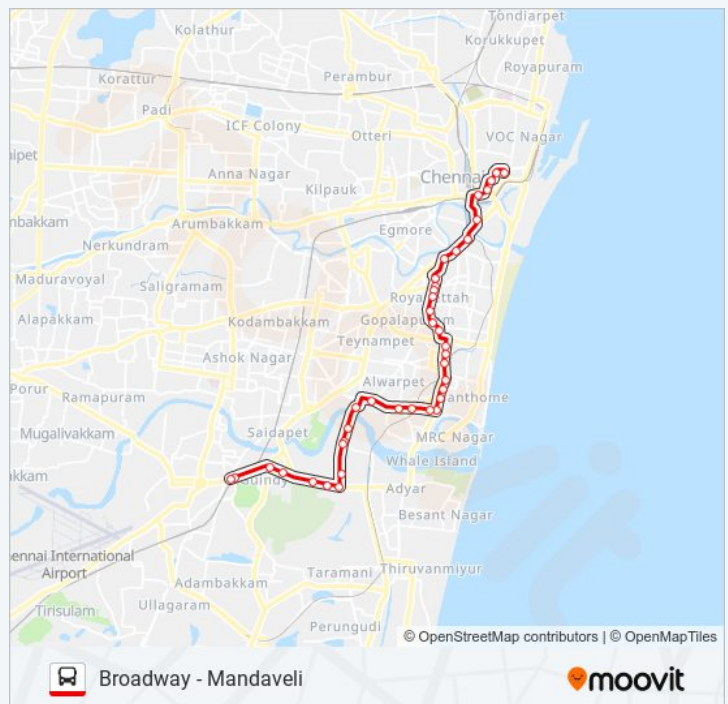

## 21 bus Info

**Direction:** Guindy Industrial Estate

**Stops:** 40

**Trip Duration:** 49 min

**Line Summary:**

Kotturpuram

Kottur Nsk Statue

Gandhi Mandapam