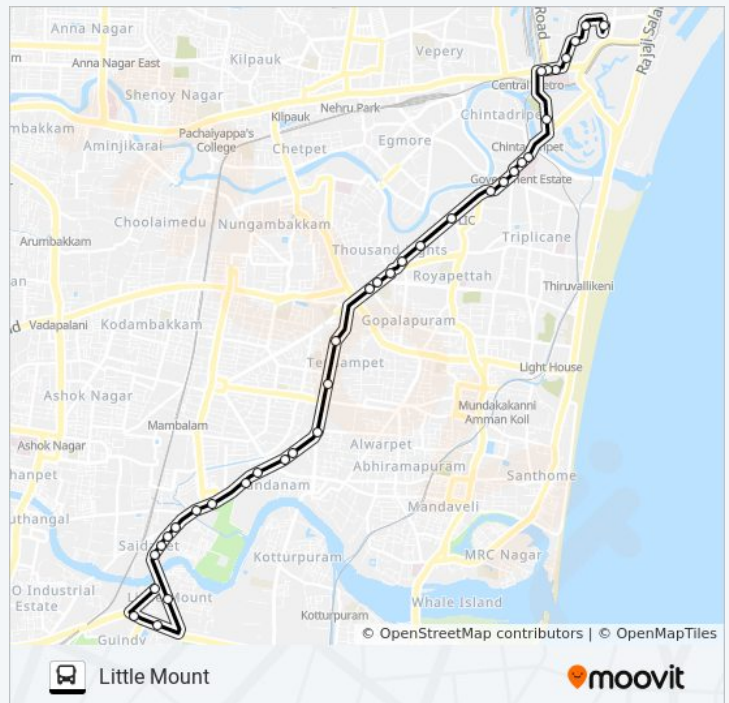

18B bus Info

Direction: Broadway

Stops: 46

Trip Duration: 41 min

Line Summary:

Vanavali

Teynampet

D.M.S.Metro Station

18B bus Time Schedule

Little Mount Route Timetable:

Sunday	1:25 PM - 9:38 PM
Monday	1:25 PM - 9:38 PM
Tuesday	1:25 PM - 9:38 PM
Wednesday	1:25 PM - 9:38 PM
Thursday	1:25 PM - 9:38 PM
Friday	1:25 PM - 9:38 PM
Saturday	1:25 PM - 9:38 PM

18B bus Info

Direction: Little Mount

Stops: 36

Trip Duration: 30 min

Line Summary:

Saidapet Tod Hunter Nagar

Saidapet (Teachers Training College)

Saidapet

Kalaigner Ache

Panagal Maligai

Saidapet Court / Taluk Office

Raj Bhavan Quarters

Concorde Spic

Little Mount Metro Station

18B bus time schedules and route maps are available in an offline PDF at moovitapp.com. Use the [Moovit App](#) to see live bus times, train schedule or subway schedule, and step-by-step directions for all public transit in Chennai.