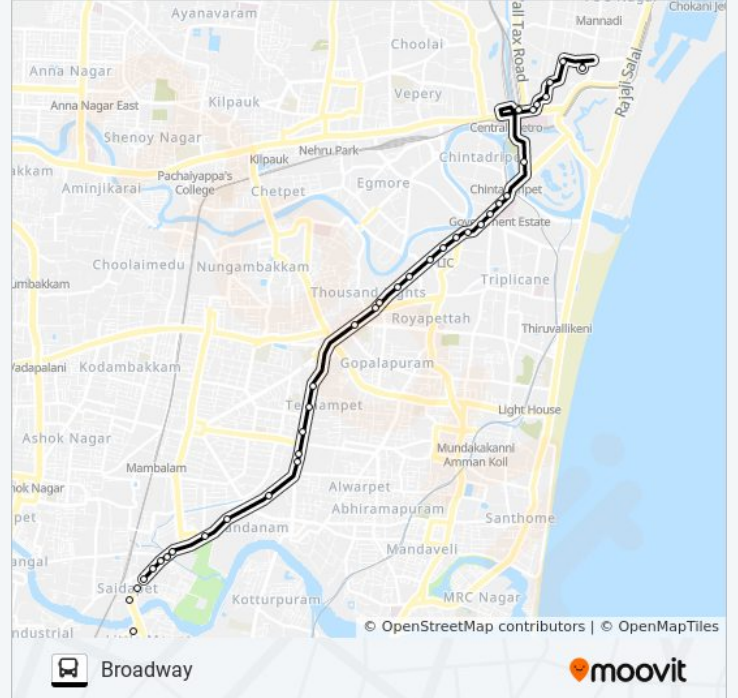

CIs

Payaigada

Flower Market

Broadway

Direction: Saidapet

31 stops

[VIEW LINE SCHEDULE](#)

Tambaram
Kadaperi
Tambaram Sanatorium Bus Stand
Tambaram Sanatorium
T.B.Hospital
Chromepet M.I.T. Flyover
Chromepet
Saravana Store/Esi Hospital
Ponds
Palavaram
Thrisoolam
Tirusulam
Airport Metro Station
Thirusoolam National Airport
Meenambakkam
Old Airport
Junction Of Palavanthangal & GST
Cement Road
Alandur Cement Road
Alandur Depot
Ota Metro Station
St.Thomas Mount
Cantonment Board (St. Thomas Mount Head Post Office)
Alandur Metro Station
Guindy M.K.N.Salai
Guindy Industrial Estate
Chellammal College
Little Mount Metro Station
Panagal Maligai
Kalaingar Ache

18A HR bus Info

Direction: Saidapet

Stops: 31

Trip Duration: 25 min

Line Summary:

Saidapet

Direction: Tambaram

65 stops