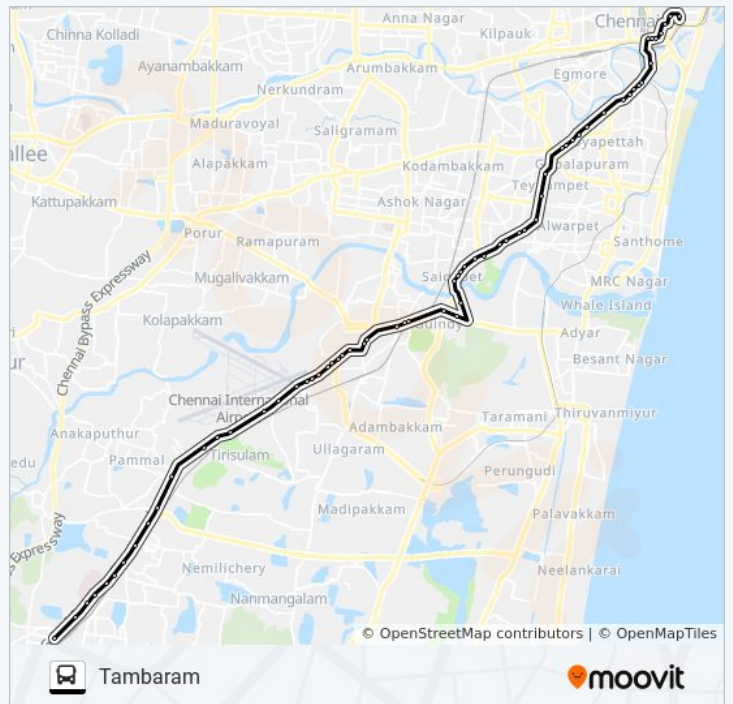

18A HR bus Info

Direction: Broadway

Stops: 64

Trip Duration: 73 min

Line Summary:

Alandur Cement Road

Alandur Depot

Ota Metro Station

Defense Quaters

S.H.B

Nandanam Ymca

Nandanam Gmca

18A HR bus Time Schedule

Tambaram Route Timetable:

Sunday	5:47 AM - 8:17 PM
Monday	5:47 AM - 8:17 PM
Tuesday	5:47 AM - 8:17 PM
Wednesday	5:47 AM - 8:17 PM
Thursday	5:47 AM - 8:17 PM
Friday	5:47 AM - 8:17 PM
Saturday	5:47 AM - 8:17 PM

18A HR bus Info

Direction: Tambaram

Stops: 65

Trip Duration: 68 min

Line Summary:

Saidapet Tod Hunter Nagar

Saidapet (Teachers Training College)

Saidapet