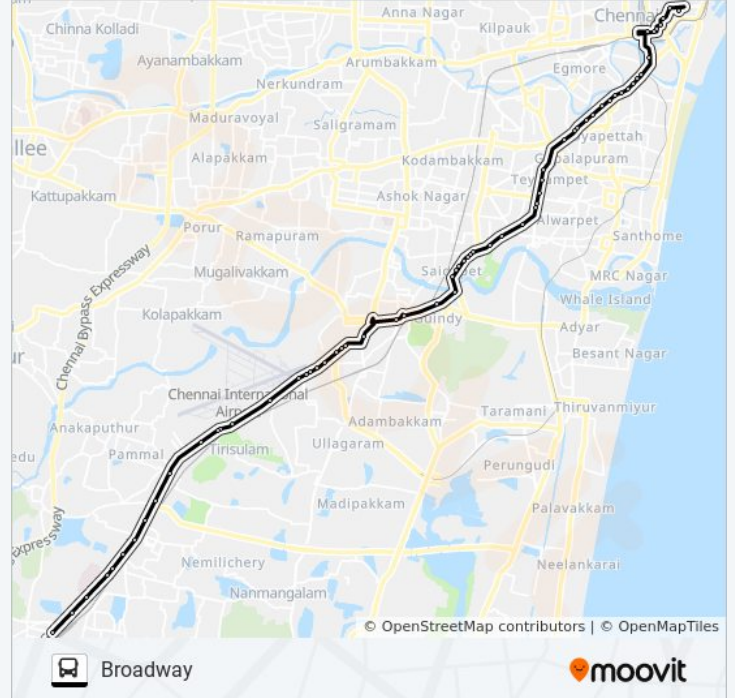

Alandur Cement Road

Alandur Depot

Ota Metro Station

St.Thomas Mount

Cantonment Board (St. Thomas Mount Head Post Office)

Alandur Metro Station

Guindy M.K.N.Salai

Guindy Industrial Estate

Chellammal College

Little Mount Metro Station

Panagal Maligai

Kalaignar Ache

Saidapet

Saidapet (Teachers Training College)

Thadandar Nagar-Saidapet

Thadandar Nagar

Raja Hostel

Nandanam

S.H.B.

Nandanam Military Quarters

Teynampet

Siet

Vanavali

Teynampet

D.M.S.Metro Station

Thousand Light

Anand Theatre

Thousand Lights Busstop

T.V.S

Spensor Plaza (Tvs)

LIC

LIC