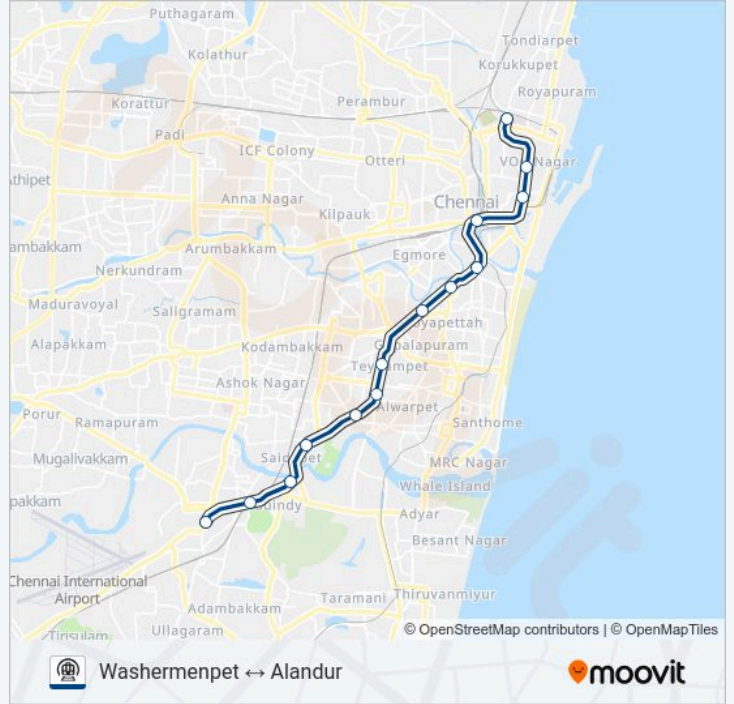

The BLUE LINE metro line (Washermentpet ↔ Alandur) has 2 routes. For regular weekdays, their operation hours are:

(1) Alandur: 08:00 - 20:00(2) Washermentpet: 08:00 - 20:00

Use the Moovit App to find the closest BLUE LINE metro station near you and find out when is the next BLUE LINE metro arriving.

BLUE LINE metro Info**Direction:** Alandur**Stops:** 14**Trip Duration:** 35 min**Line Summary:**

Direction: Washermenpet

14 stops

[VIEW LINE SCHEDULE](#)

- Alandur
- Guindy
- Little Mount
- Saidapet Metro
- Nandanam
- Teynampet
- AG-DMS
- Thousand Lights
- LIC
- Government Estate
- Puratchi Thalaivar Dr.M.G.Ramachandran Central Metro
- High Court
- Mannadi Metro
- Washermanpet

BLUE LINE metro Time Schedule

Washermenpet Route Timetable:

Sunday	Not Operational
Monday	08:00 - 20:00
Tuesday	08:00 - 20:00
Wednesday	08:00 - 20:00
Thursday	08:00 - 20:00
Friday	08:00 - 20:00
Saturday	Not Operational

BLUE LINE metro Info

Direction: Washermenpet

Stops: 14

Trip Duration: 35 min

Line Summary:

BLUE LINE metro time schedules and route maps are available in an offline PDF at moovitapp.com. Use the Moovit App to see live bus times, train schedule or subway schedule, and step-by-step directions for all public transit in Chennai.