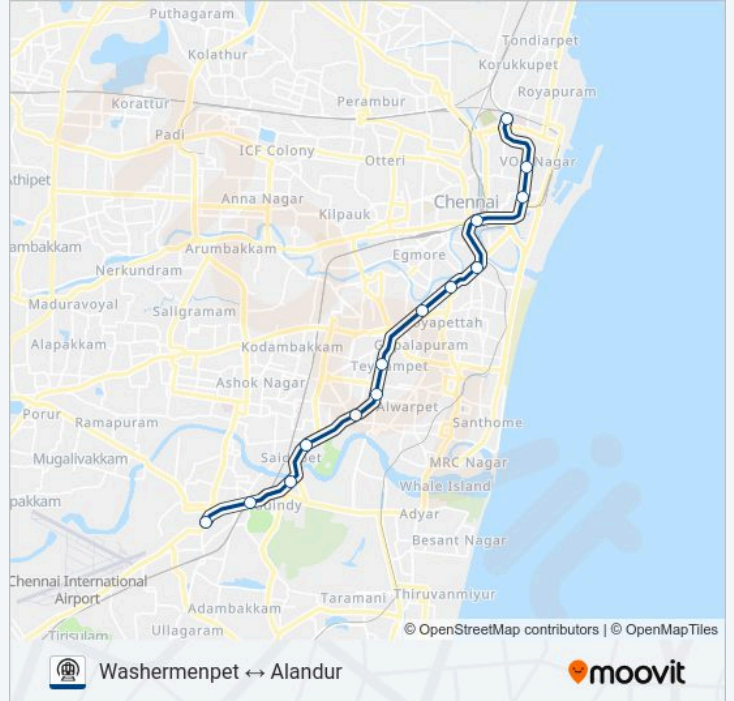

The BLUE LINE metro line (Washermentpet ↔ Alandur) has 2 routes. For regular weekdays, their operation hours are:

(1) Alandur: 08:00 - 20:00(2) Washermentpet: 08:00 - 20:00

Use the Moovit App to find the closest BLUE LINE metro station near you and find out when is the next BLUE LINE metro arriving.

Direction: Alandur

14 stops

[VIEW LINE SCHEDULE](#)

Washermentpet

Mannadi Metro

High Court

Puratchi Thalaivar Dr.M.G.Ramachandran Central Metro

Government Estate

BLUE LINE metro Info**Direction:** Alandur**Stops:** 14**Trip Duration:** 35 min**Line Summary:**

Direction: Washermenpet

14 stops

[VIEW LINE SCHEDULE](#)

- Alandur
- Guindy
- Little Mount
- Saidapet Metro
- Nandanam
- Teynampet
- AG-DMS
- Thousand Lights
- LIC
- Government Estate
- Puratchi Thalaivar Dr.M.G.Ramachandran Central Metro
- High Court
- Mannadi Metro
- Washermanpet

BLUE LINE metro Info

Direction: Washermenpet

Stops: 14

Trip Duration: 35 min

Line Summary:

BLUE LINE metro time schedules and route maps are available in an offline PDF at moovitapp.com. Use the Moovit App to see live bus times, train schedule or subway schedule, and step-by-step directions for all public transit in Chennai.