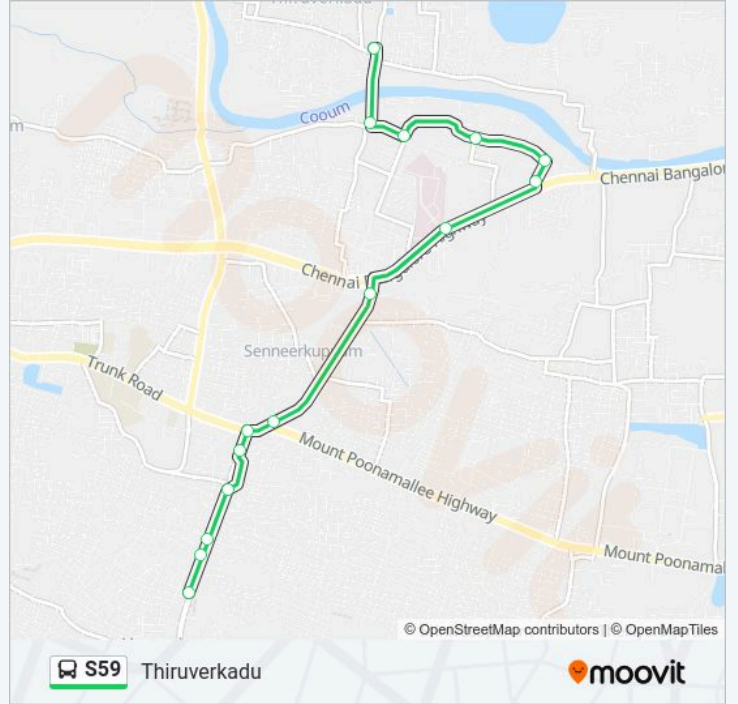

S59

Mangadu

Get The App

The S59 bus line (Mangadu) has 3 routes. For regular weekdays, their operation hours are:

(1) Mangadu: 05:15 - 20:49(2) Poonamallee: 13:06 - 21:26(3) Thiruverkadu: 05:30 - 20:12

Use the Moovit App to find the closest S59 bus station near you and find out when is the next S59 bus arriving.

## S59 bus Info

**Direction:** Mangadu

**Stops:** 15

**Trip Duration:** 14 min

**Line Summary:**

**S59 bus Time Schedule**

Thiruverkadu Route Timetable:

Sunday	05:30 - 20:12
Monday	05:30 - 20:12
Tuesday	05:30 - 20:12
Wednesday	05:30 - 20:12
Thursday	05:30 - 20:12
Friday	05:30 - 20:12
Saturday	05:30 - 20:12

**S59 bus Info**

**Direction:** Thiruverkadu

**Stops:** 15

**Trip Duration:** 15 min

**Line Summary:**

S59 bus time schedules and route maps are available in an offline PDF at [moovitapp.com](https://moovitapp.com). Use the Moovit App to see live bus times, train schedule or subway schedule, and step-by-step directions for all public transit in Chennai.