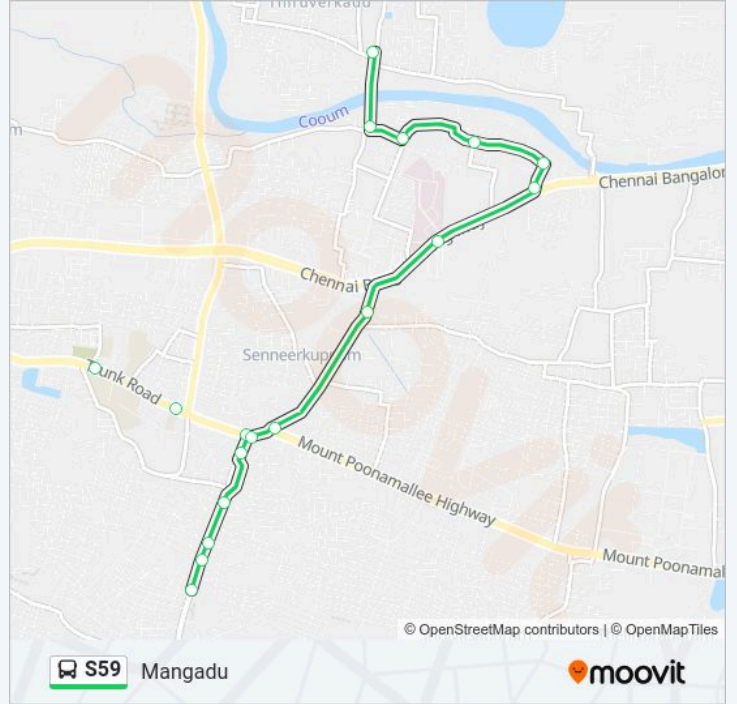

S59

Mangadu

Get The App

The S59 bus line (Mangadu) has 3 routes. For regular weekdays, their operation hours are:

(1) Mangadu: 05:15 - 20:49(2) Poonamallee: 13:06 - 21:26(3) Thiruverkadu: 05:30 - 20:12

Use the Moovit App to find the closest S59 bus station near you and find out when is the next S59 bus arriving.

## Direction: Mangadu

15 stops

[VIEW LINE SCHEDULE](#)

Thiruverkadu  
Perumal Koil Street  
Mettu Street  
Mariamman Koil Street  
Madhiravedu Pillayar Kovil  
Madhiravedu  
Acs Medical College  
Saveetha Hospital  
Kumunanchavadi  
Poonamallee Municipality  
Chettipedu  
Amman Kovil (Saveetha Hospital)  
Gangai Amman Temple Bus Stop  
Kumon Chavadi  
Mangadu

## S59 bus Time Schedule

Mangadu Route Timetable:

Sunday	05:15 - 20:49
Monday	05:15 - 20:49
Tuesday	05:15 - 20:49
Wednesday	05:15 - 20:49
Thursday	05:15 - 20:49
Friday	05:15 - 20:49
Saturday	05:15 - 20:49

## S59 bus Info

**Direction:** Mangadu

**Stops:** 15

**Trip Duration:** 14 min

**Line Summary:**