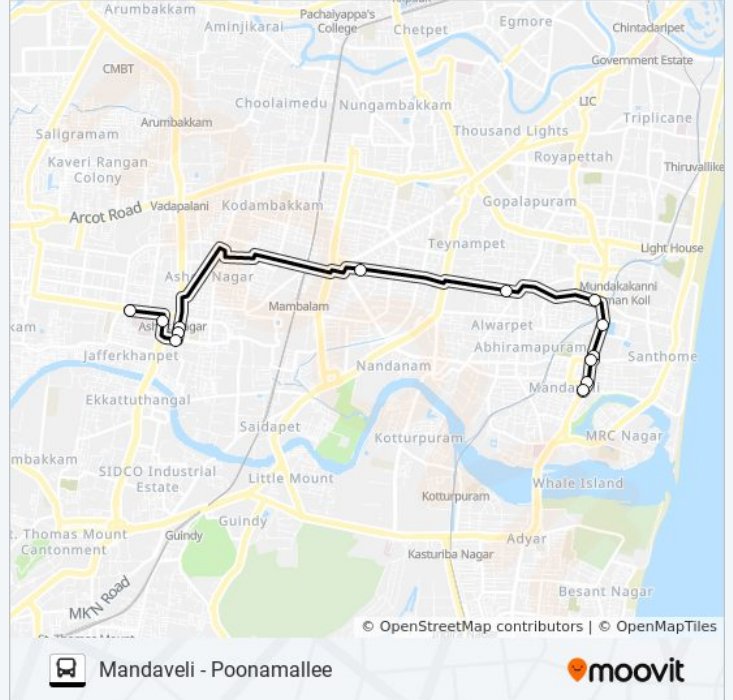

### Direction: K.K.Nagar B.S.

12 stops

[VIEW LINE SCHEDULE](#)

- Mandaveli
- St. Marys Road
- Ramakrishna Madam
- Mylapore Tank
- LUZ
- F.C.I Old
- Panagal Park
- Ashok Pillar / Udhayam Theatre
- Ashok Pillar / Udhayam Theatre
- Govt. Girls H.Sc
- Ashok Pillar / Udhayam Theatre
- K.K.Nagar Bus Station

### 12M bus Time Schedule

K.K.Nagar B.S. Route Timetable:

Sunday	19:58 - 21:35
Monday	19:58 - 21:35
Tuesday	19:58 - 21:35
Wednesday	19:58 - 21:35
Thursday	19:58 - 21:35
Friday	19:58 - 21:35
Saturday	19:58 - 21:35

### 12M bus Info

**Direction:** K.K.Nagar B.S.

**Stops:** 12

**Trip Duration:** 11 min

**Line Summary:**