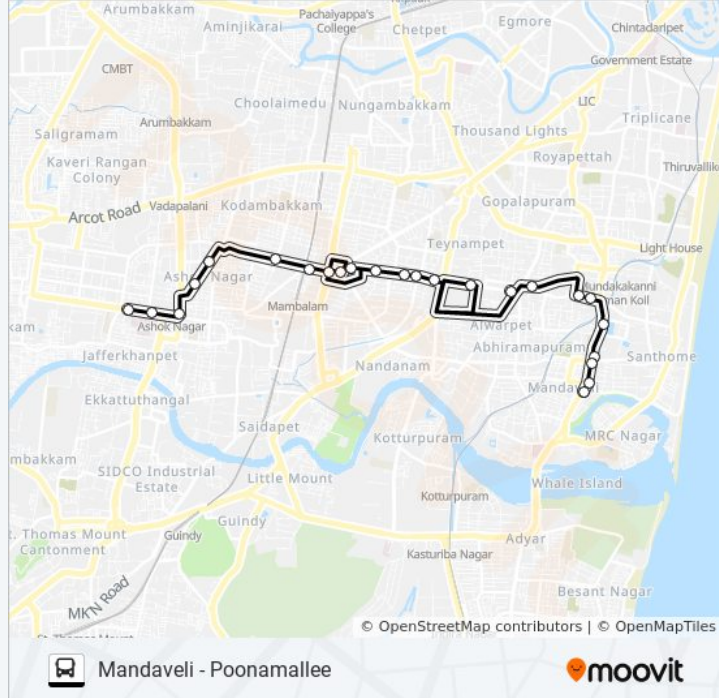

### 12M bus Info

**Direction:** Mandaveli

**Stops:** 23

**Trip Duration:** 21 min

**Line Summary:**

LUZ

Mylapore Tank

Ramakrishna Madam

### Direction: Mandaveli

53 stops

[VIEW LINE SCHEDULE](#)

Poonamallee

Poonamallee

Poonamallee Government Hospital

Kallarai

Karayanchavadi