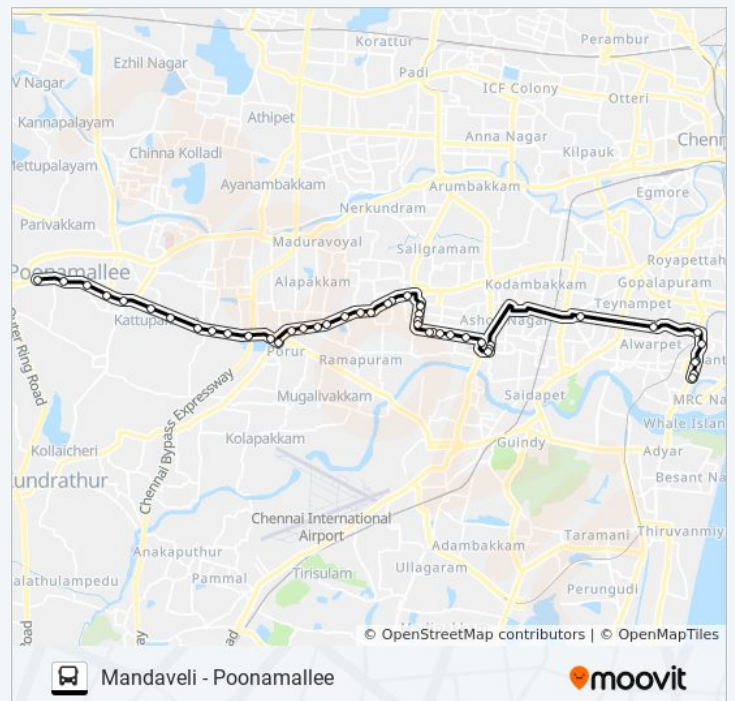

Sunday	05:36 - 21:19
Monday	05:36 - 21:19
Tuesday	05:36 - 21:19
Wednesday	05:36 - 21:19
Thursday	05:36 - 21:19
Friday	05:36 - 21:19
Saturday	05:36 - 21:19

**12M bus Info**

**Direction:** Poonamallee

**Stops:** 44

**Trip Duration:** 52 min

**Line Summary:**

Jai Garden

Lakshmi Nagar

Kelambakkam Cemetery

Karambakkam

Porur Junction

Porur