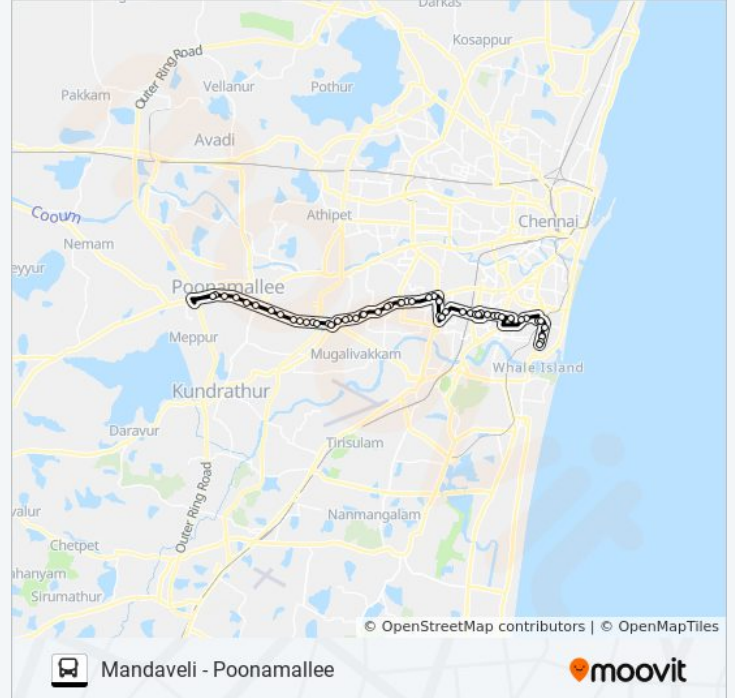

Jai Garden

Valasaravakkam

Valasaravakkam

Kesavardhini

Alwar Thirunagar

Alwarthirunagar

Virugambakkam

Virugambakkam

Margin Free Super Market

Avichi

Vadapalani Bus Station

Kamala Theatre

Sivan Temple Bus Stop

Vadapalani

Ashok Nagar Canara Bank

Andhra Bank

Pudur High School

Brindavan Street Bus Stop

Pothys

Duraiswamy Road

Panagal Park

Pondy Bazaar

Pondy Bazaar

T Nagar Power House

Pondy Bazar Globus

Mariyamman Kovil

Thandarai Market

Eldams Road Bus Stop

Anjaneyar Temple

Amirtham

LUZ

Mylapore Tank

Ramakrishna Madam